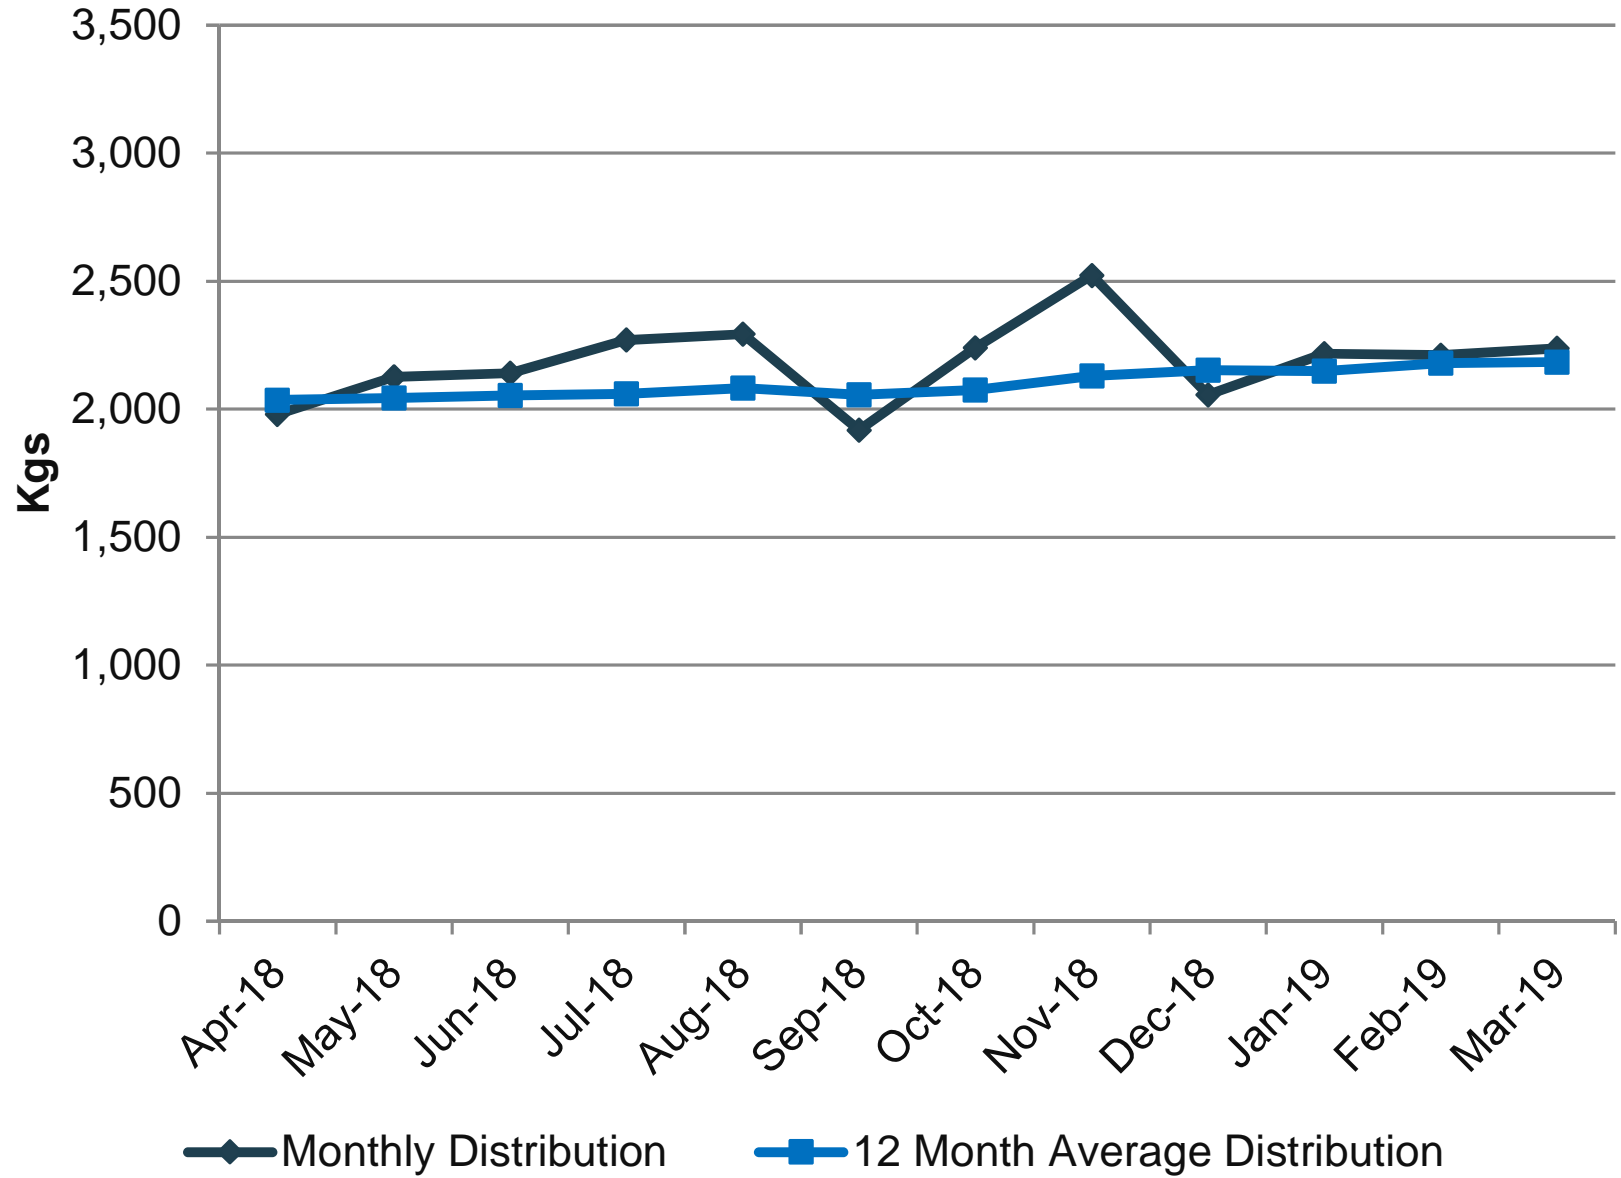

Germany - Albumin 20 - 25%

Germany
2018/2019 Monthly Distribution - Albumin 20 - 25%

Albumin 20 - 25% SUPPLY (Kgs)	Apr-18	May-18	Jun-18	Jul-18	Aug-18	Sep-18	Oct-18	Nov-18	Dec-18	Jan-19	Feb-19	Mar-19
Monthly Distribution	1,979.6	2,125.4	2,140.2	2,269.7	2,293.1	1,918.4	2,240.5	2,522.7	2,055.6	2,216.4	2,211.3	2,238.2