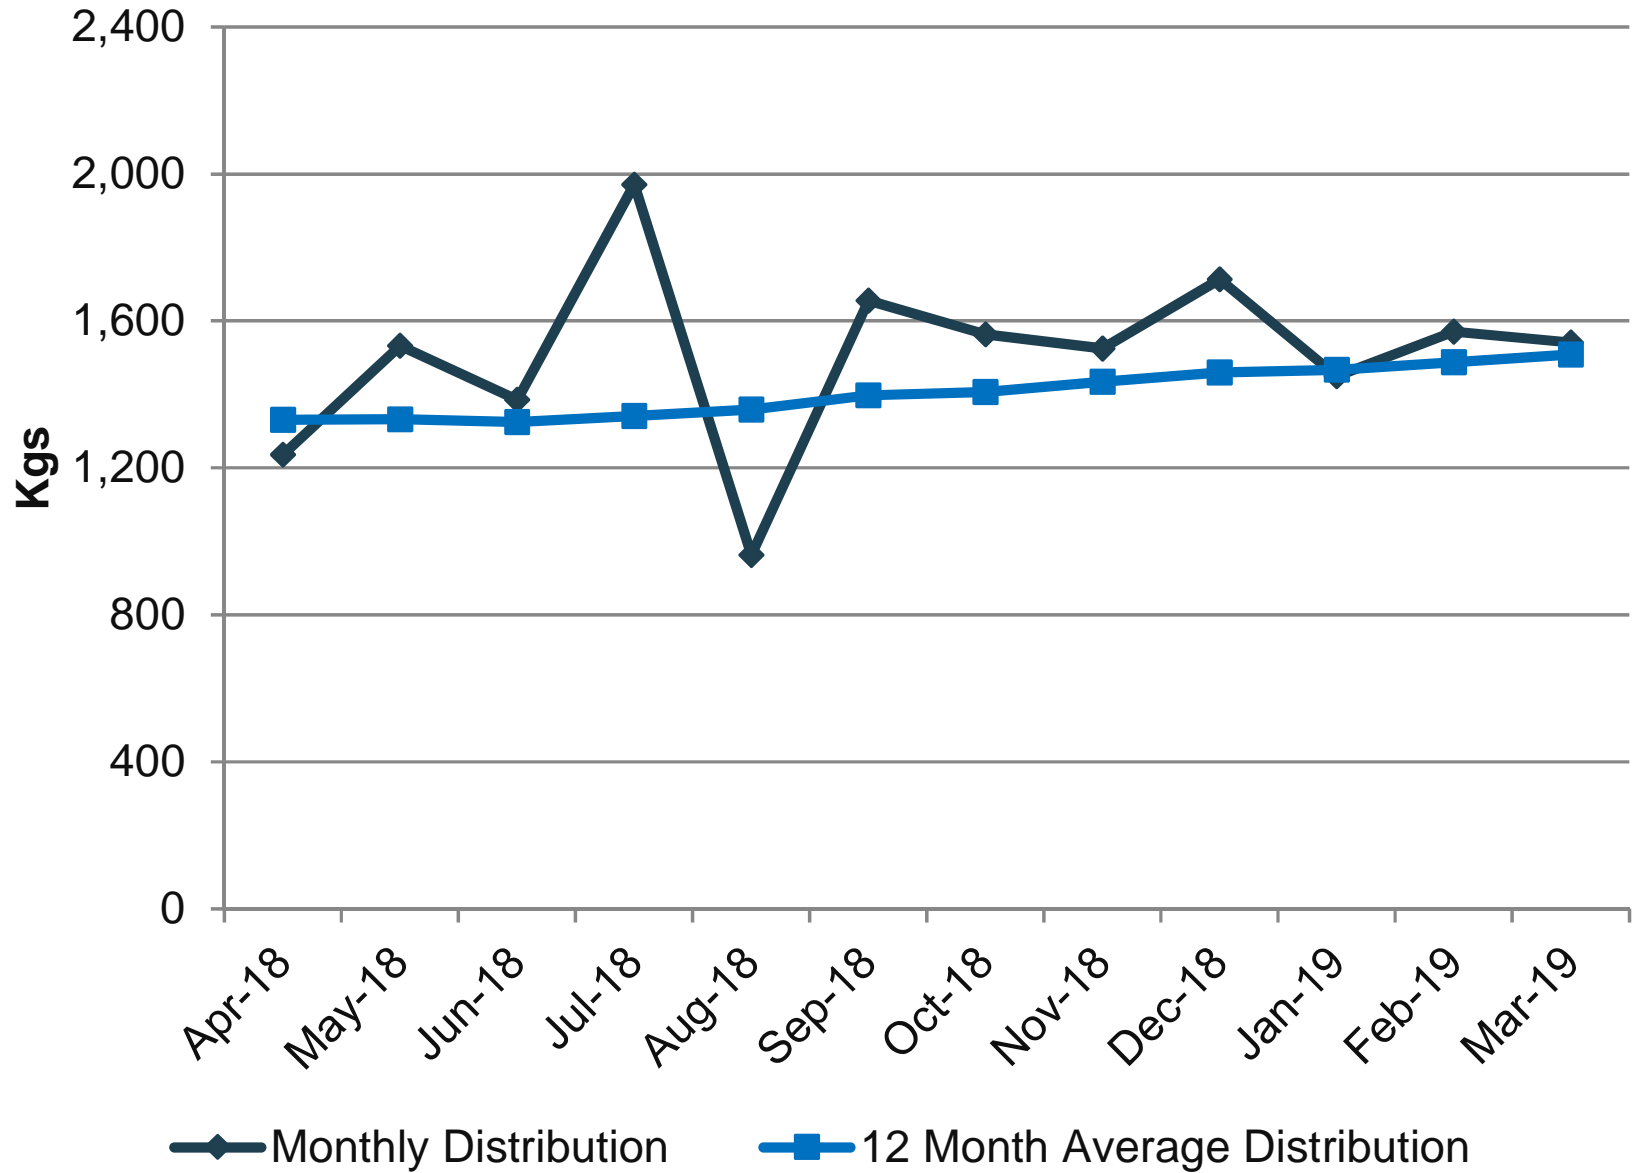

Italy - Albumin 20 - 25%

Italy
2018/2019 Monthly Distribution - Albumin 20 - 25%

Albumin 20 - 25% SUPPLY (Kgs)	Apr-18	May-18	Jun-18	Jul-18	Aug-18	Sep-18	Oct-18	Nov-18	Dec-18	Jan-19	Feb-19	Mar-19
Monthly Distribution	1,236.5	1,531.8	1,385.2	1,971.7	963.2	1,654.9	1,564.0	1,524.8	1,712.7	1,449.5	1,570.9	1,540.9