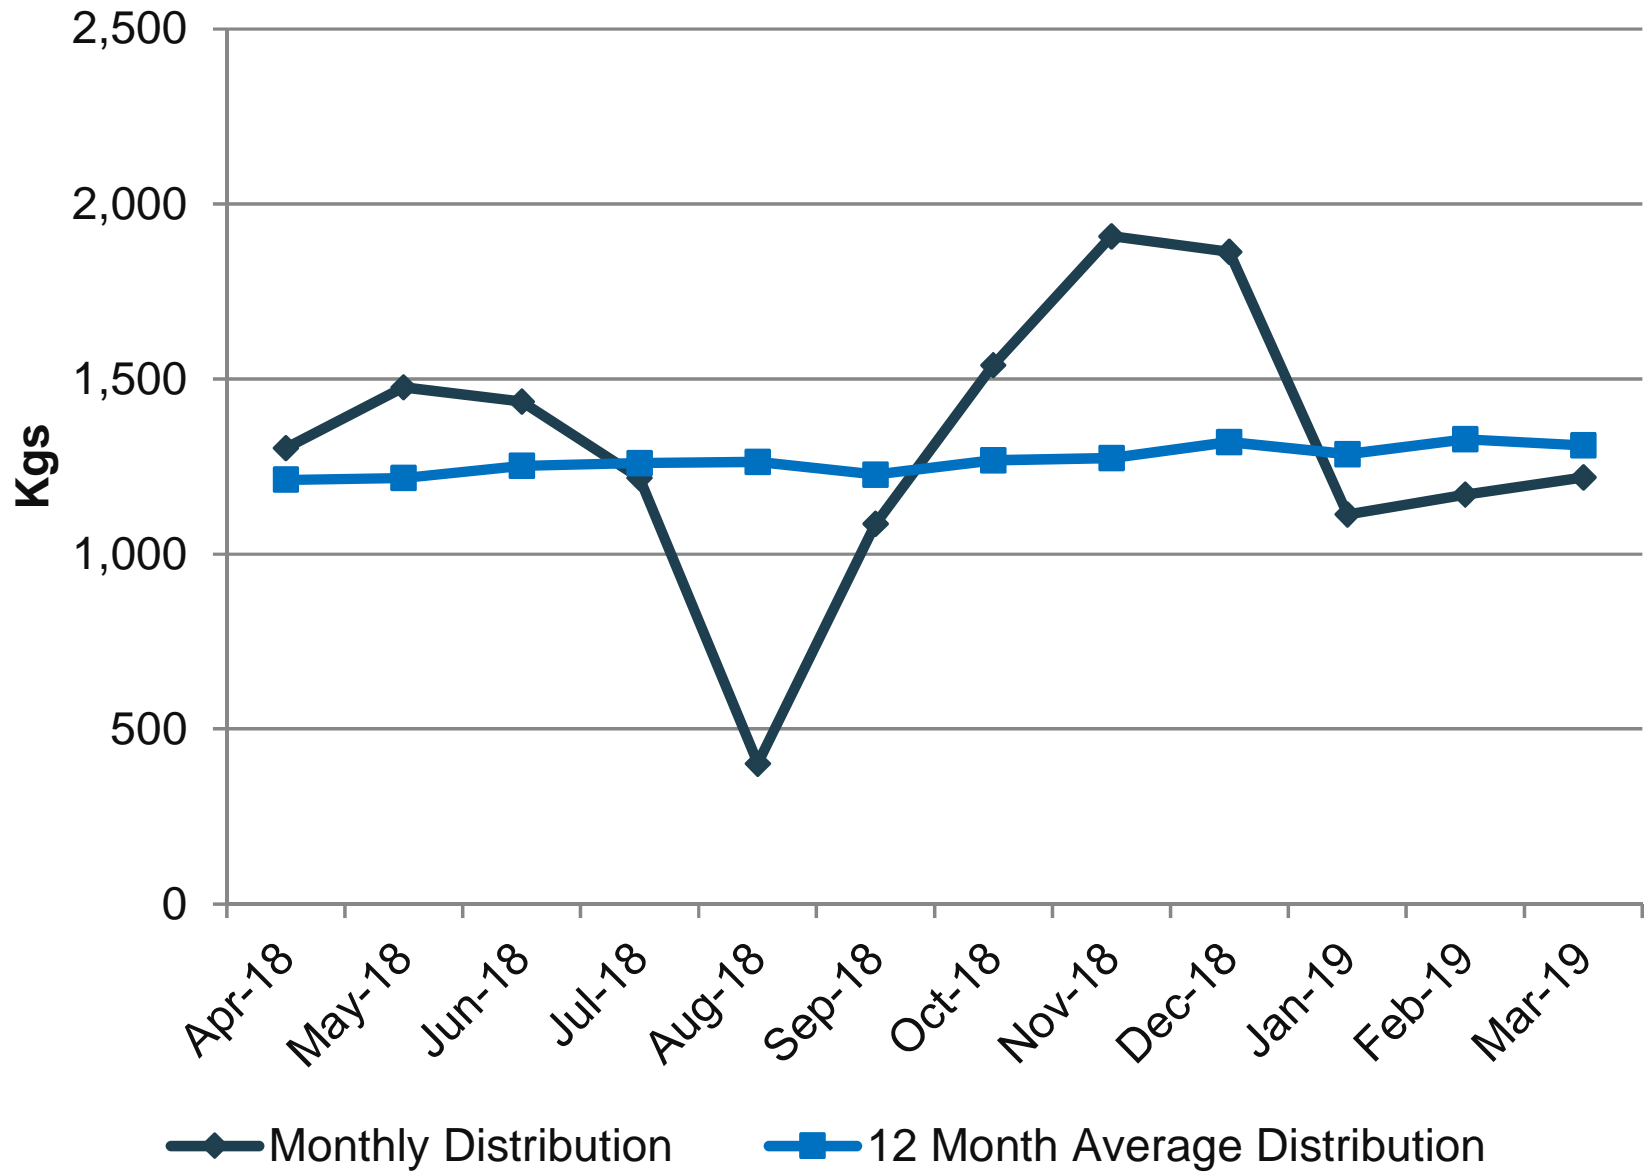

Spain - Albumin 20 - 25%

Spain
2018/2019 Monthly Distribution - Albumin 20 - 25%

Albumin 20 - 25% SUPPLY (Kgs)	Apr-18	May-18	Jun-18	Jul-18	Aug-18	Sep-18	Oct-18	Nov-18	Dec-18	Jan-19	Feb-19	Mar-19
Monthly Distribution	1,301.9	1,477.2	1,435.9	1,218.0	401.5	1,086.2	1,539.2	1,908.1	1,862.4	1,113.6	1,169.6	1,219.8