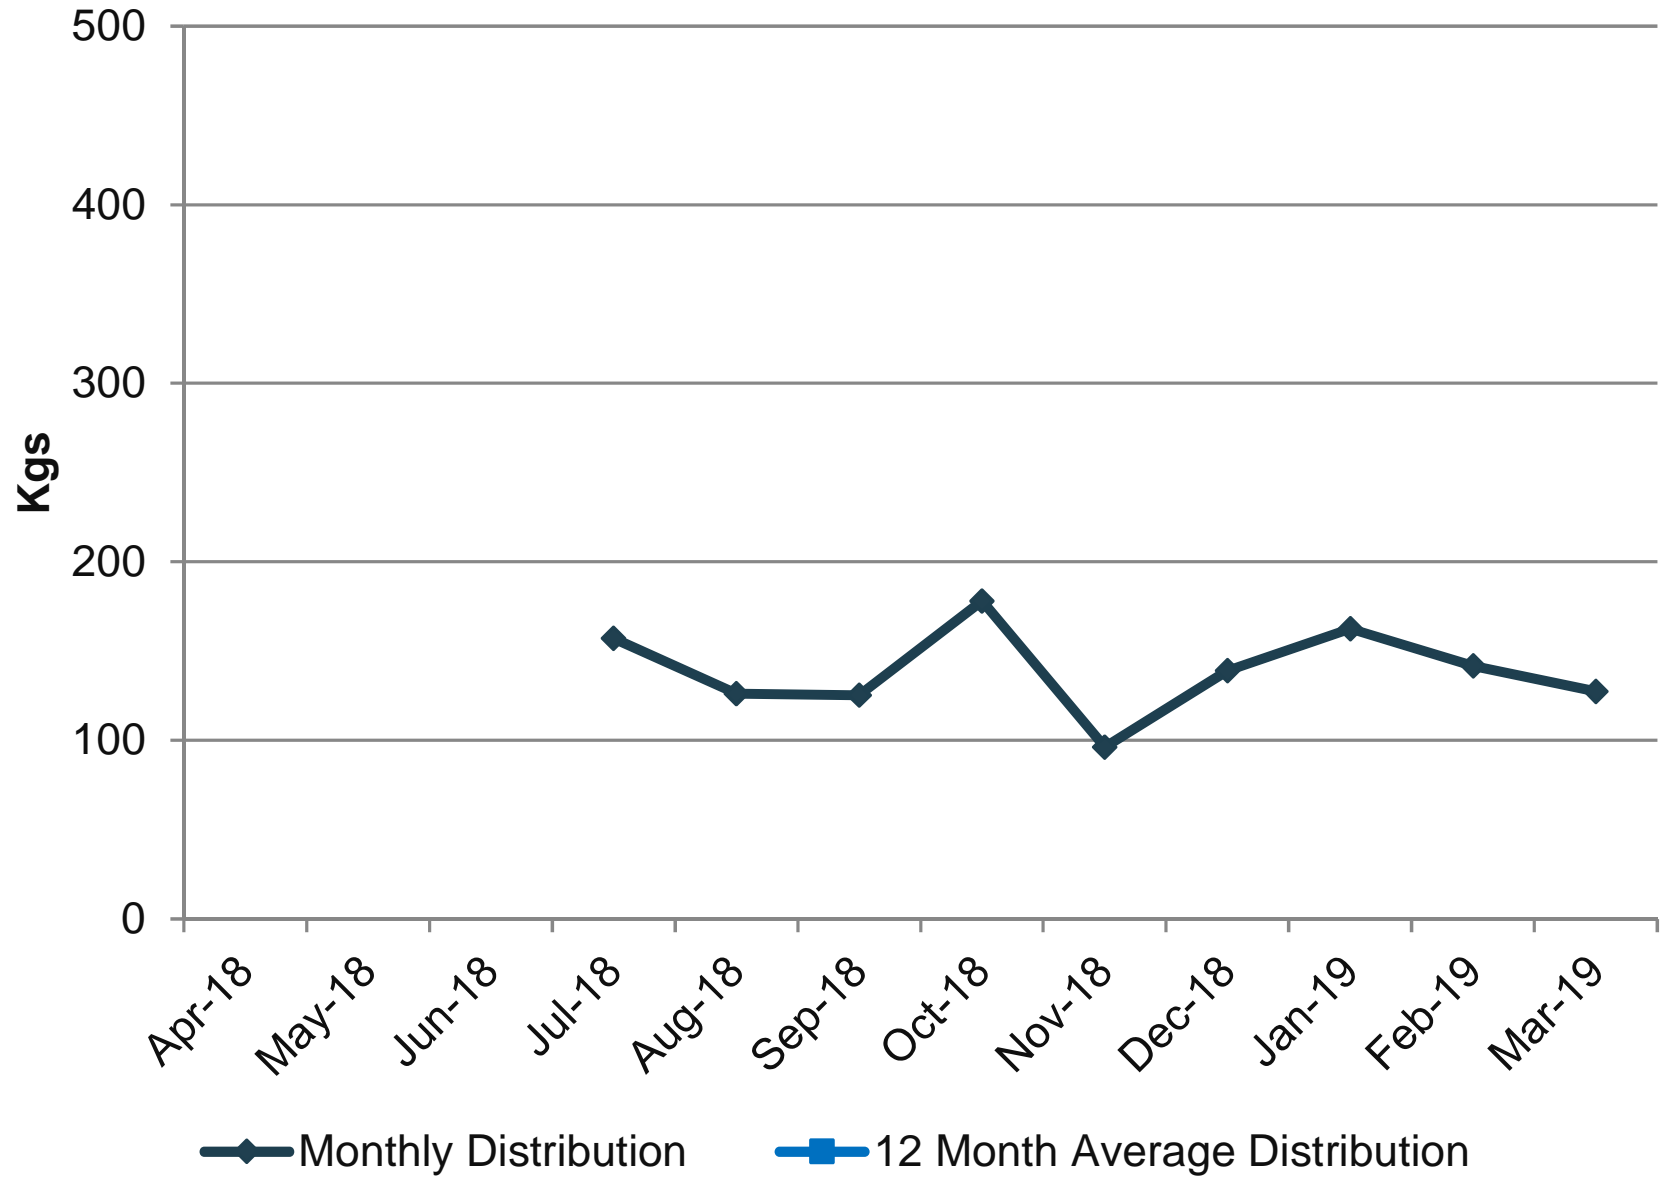

Switzerland - Albumin 20 - 25%

Switzerland
2018/2019 Monthly Distribution - Albumin 20 - 25%

Albumin 20 - 25% SUPPLY (Kgs)	Apr-18	May-18	Jun-18	Jul-18	Aug-18	Sep-18	Oct-18	Nov-18	Dec-18	Jan-19	Feb-19	Mar-19
Monthly Distribution	****	****	****	157.2	126.2	125.4	178.2	96.3	139.0	162.6	141.6	127.5

**** No reportable data available per SOPs (fewer than 6 consecutive months of 3 or more companies reporting).