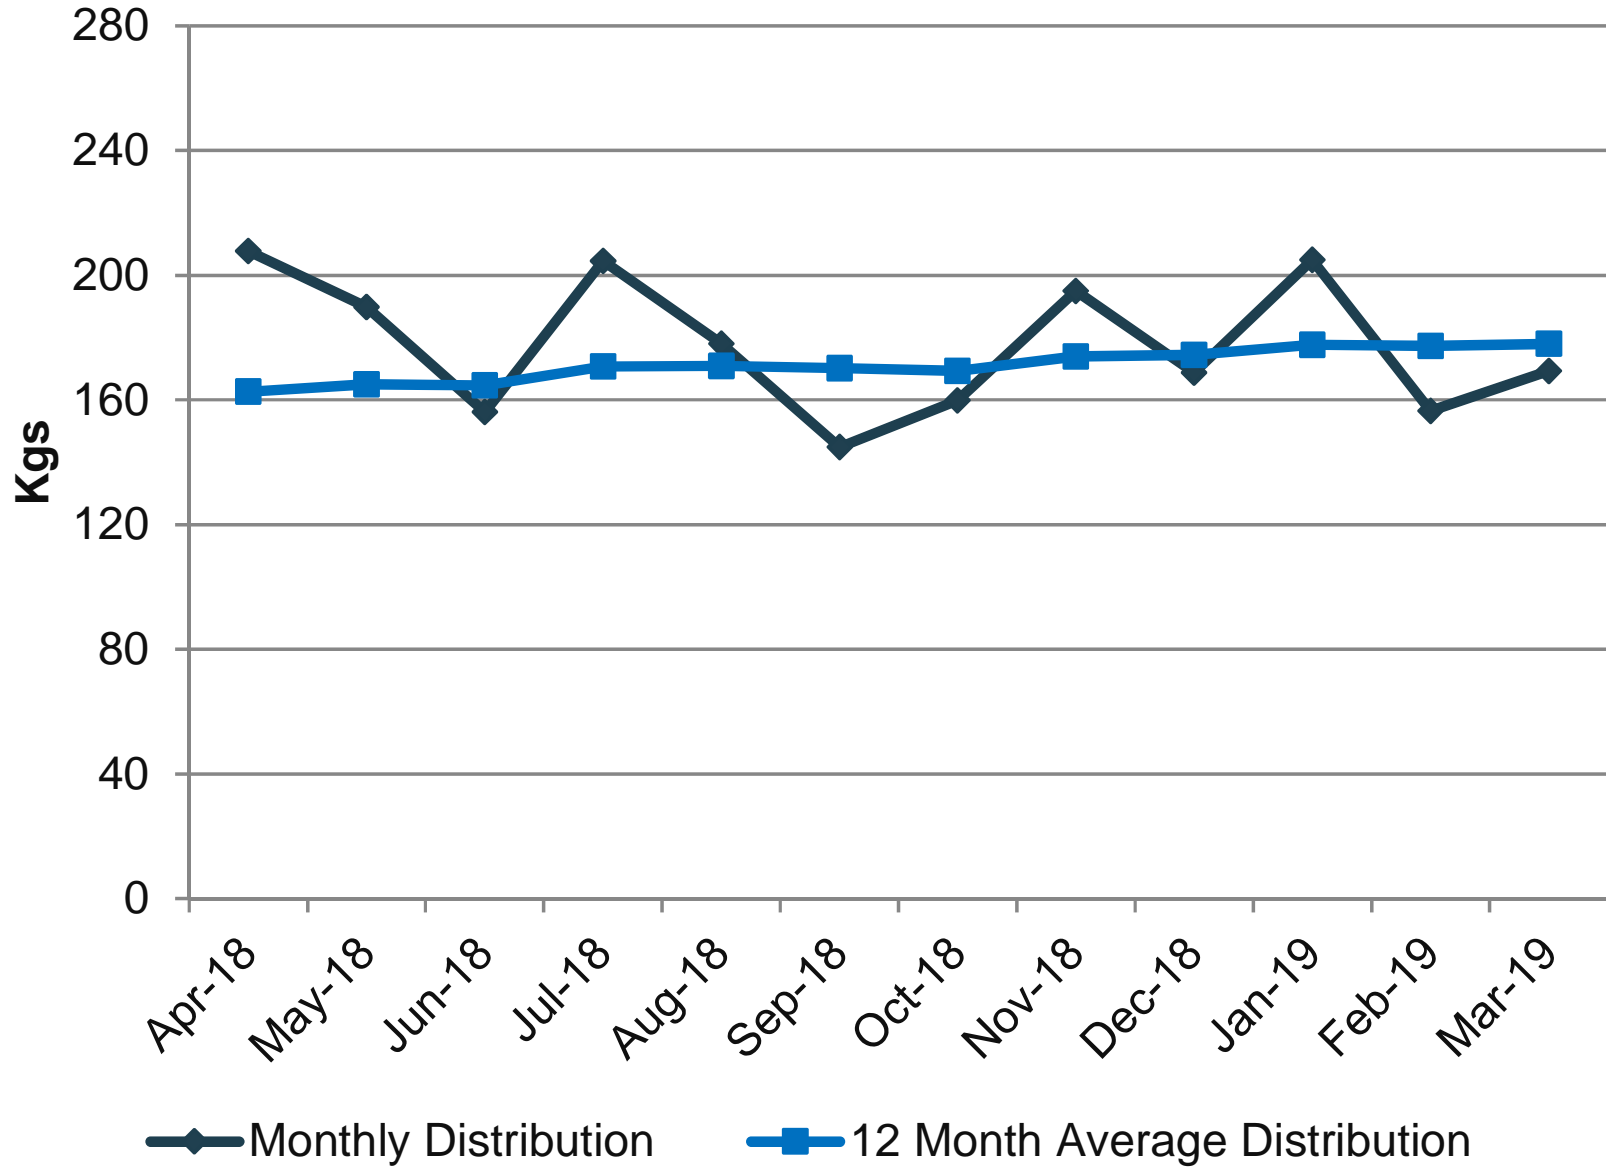

Germany - Albumin 5%

Germany
2018/2019 Monthly Distribution - Albumin 5%

Albumin 5% SUPPLY (Kgs)	Apr-18	May-18	Jun-18	Jul-18	Aug-18	Sep-18	Oct-18	Nov-18	Dec-18	Jan-19	Feb-19	Mar-19
Monthly Distribution	207.7	189.8	156.1	204.7	178.1	144.8	159.8	195.0	168.7	205.0	156.4	169.2