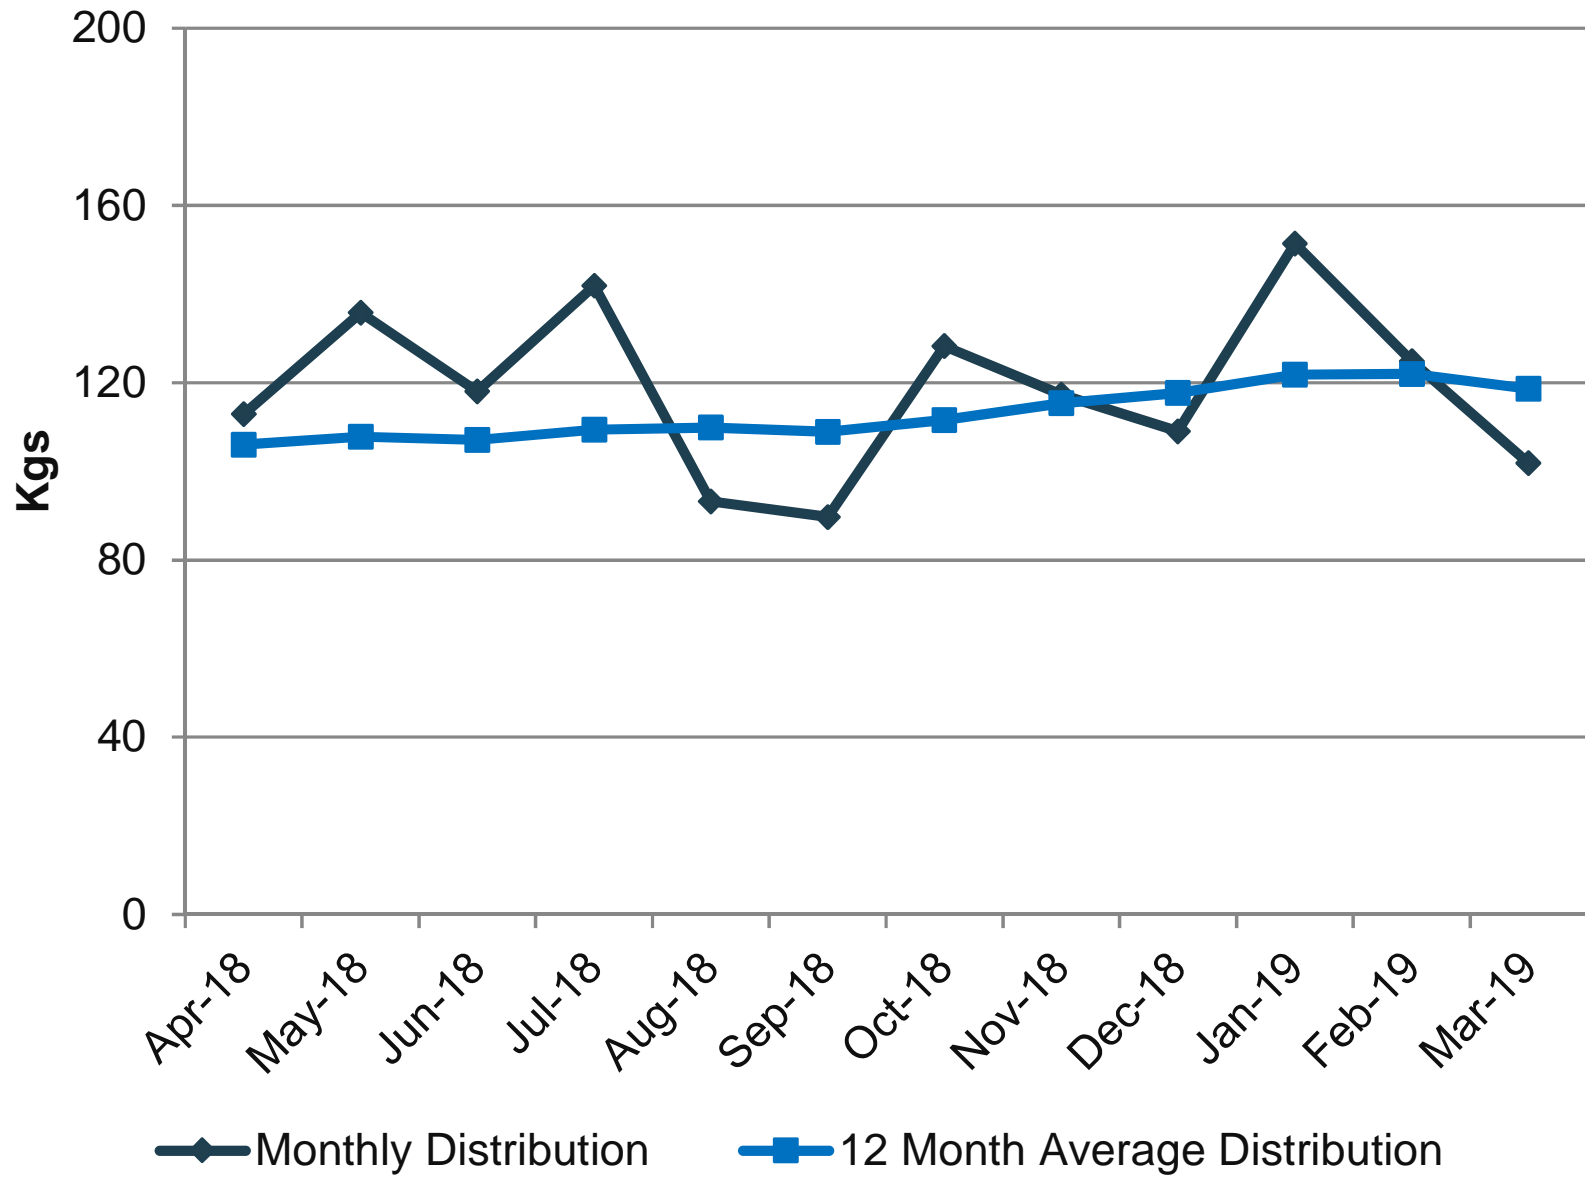

Italy - Albumin 5%

Italy
2018/2019 Monthly Distribution - Albumin 5%

Albumin 5% SUPPLY (Kgs)	Apr-18	May-18	Jun-18	Jul-18	Aug-18	Sep-18	Oct-18	Nov-18	Dec-18	Jan-19	Feb-19	Mar-19
Monthly Distribution	112.9	135.9	118.1	141.9	93.2	89.7	128.3	117.3	109.0	151.4	124.9	101.9