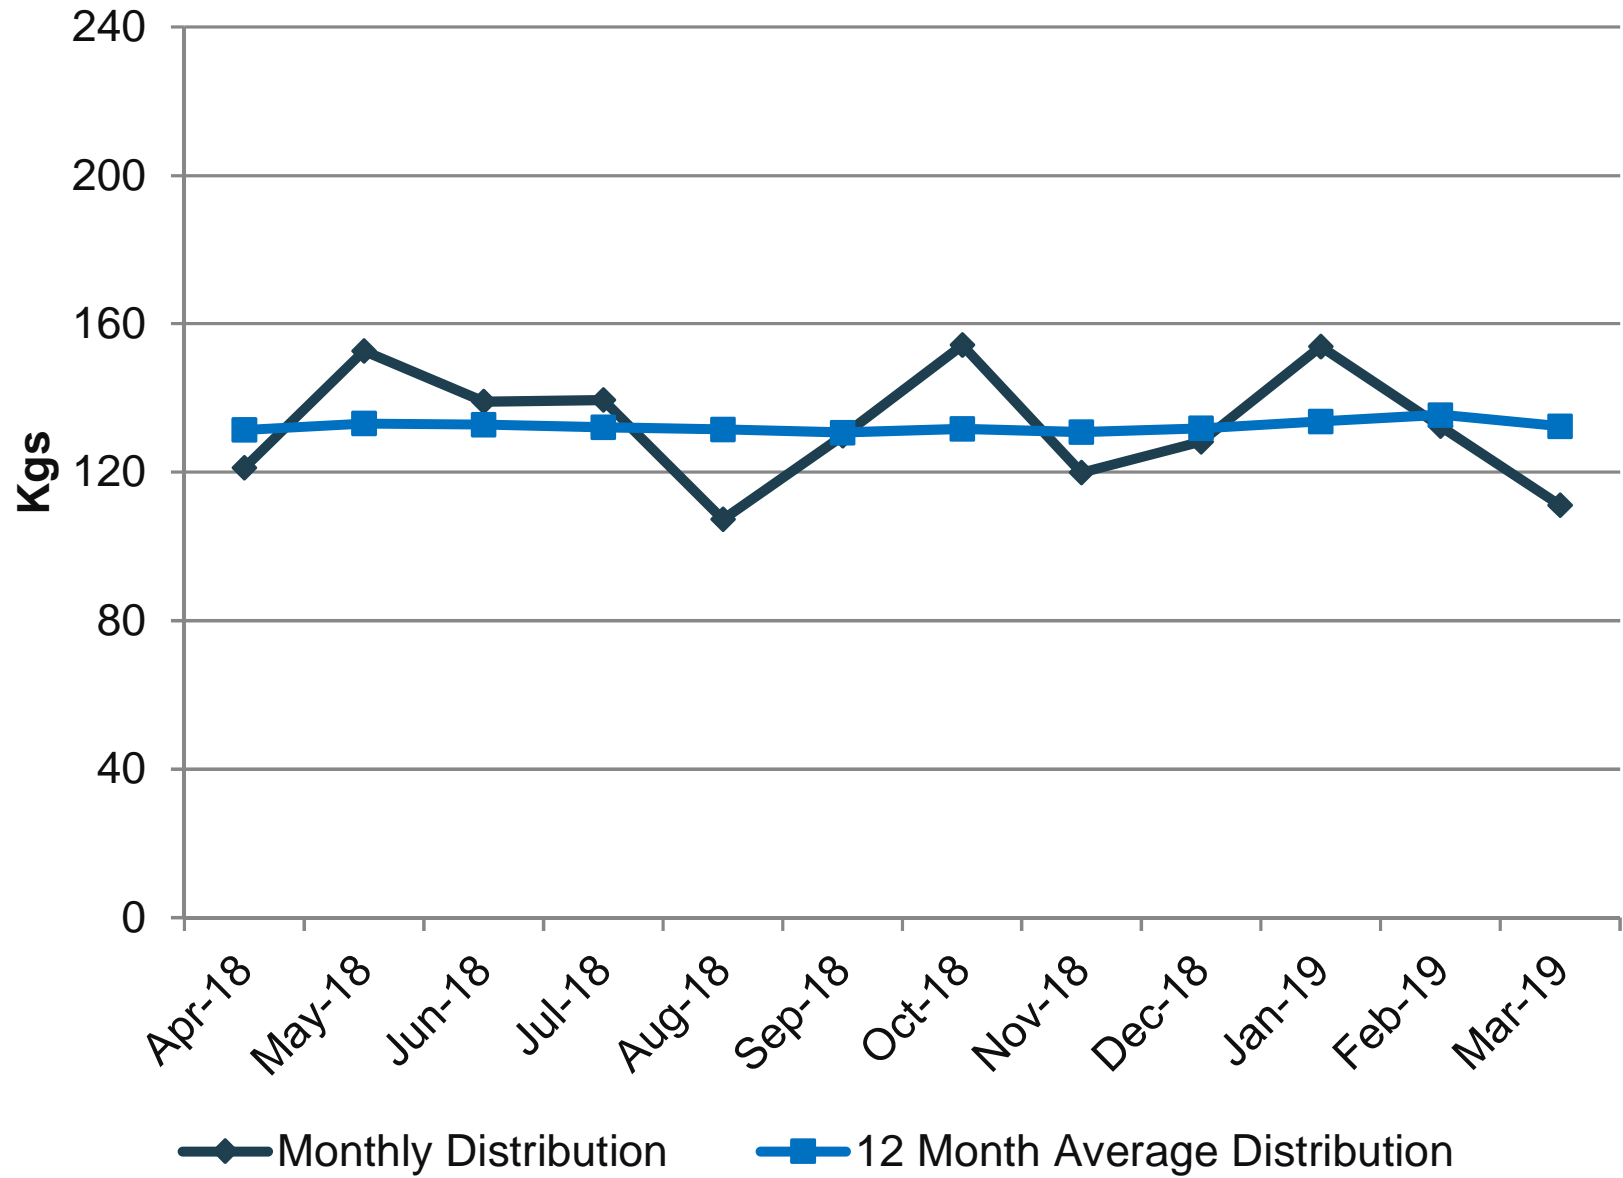

Spain - Albumin 5%

Spain
2018/2019 Monthly Distribution - Albumin 5%

Albumin 5% SUPPLY (Kgs)	Apr-18	May-18	Jun-18	Jul-18	Aug-18	Sep-18	Oct-18	Nov-18	Dec-18	Jan-19	Feb-19	Mar-19
Monthly Distribution	121.2	152.7	139.1	139.5	107.3	129.9	154.3	119.9	128.3	153.8	132.4	111.2