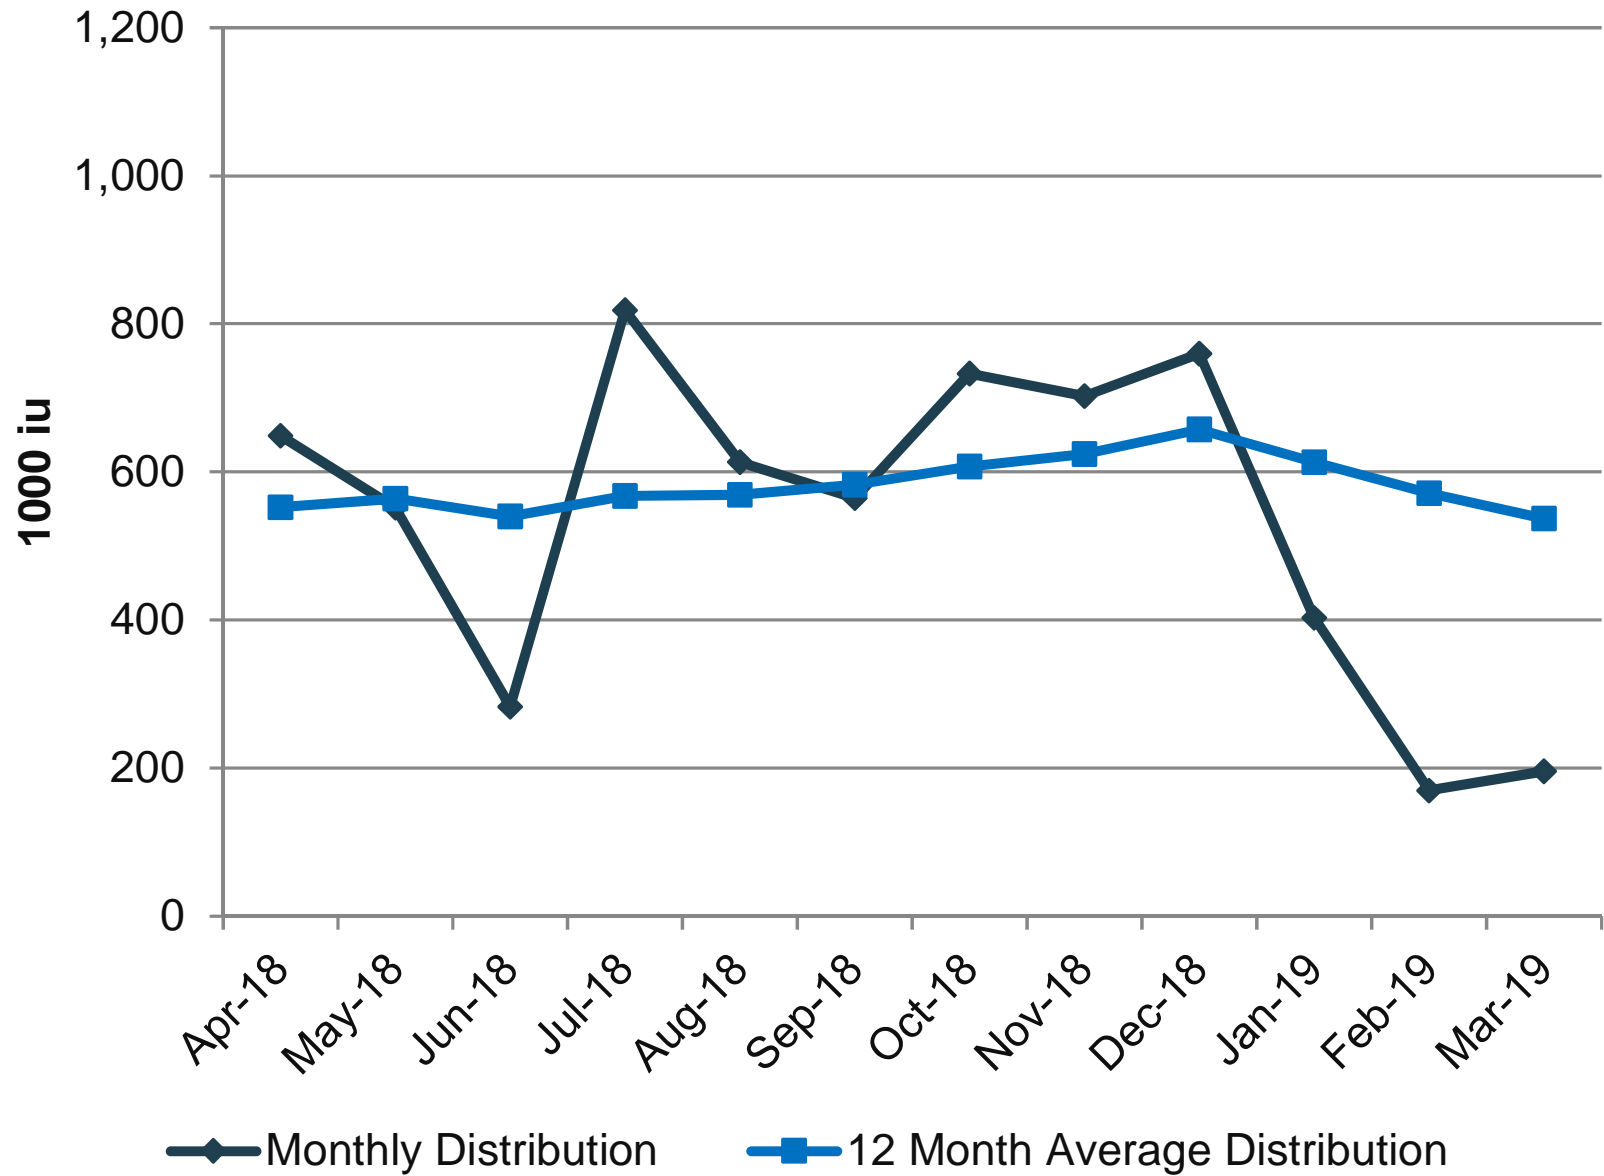

United Kingdom - Factor IX Plasmatic

United Kingdom
2018/2019 Monthly Distribution - Factor IX Plasmatic

Factor IX Plasmatic SUPPLY ('000 i.u.)	Apr-18	May-18	Jun-18	Jul-18	Aug-18	Sep-18	Oct-18	Nov-18	Dec-18	Jan-19	Feb-19	Mar-19
Monthly Distribution	648.8	552.0	282.5	818.5	613.0	564.5	733.0	702.5	759.5	403.0	170.0	196.0