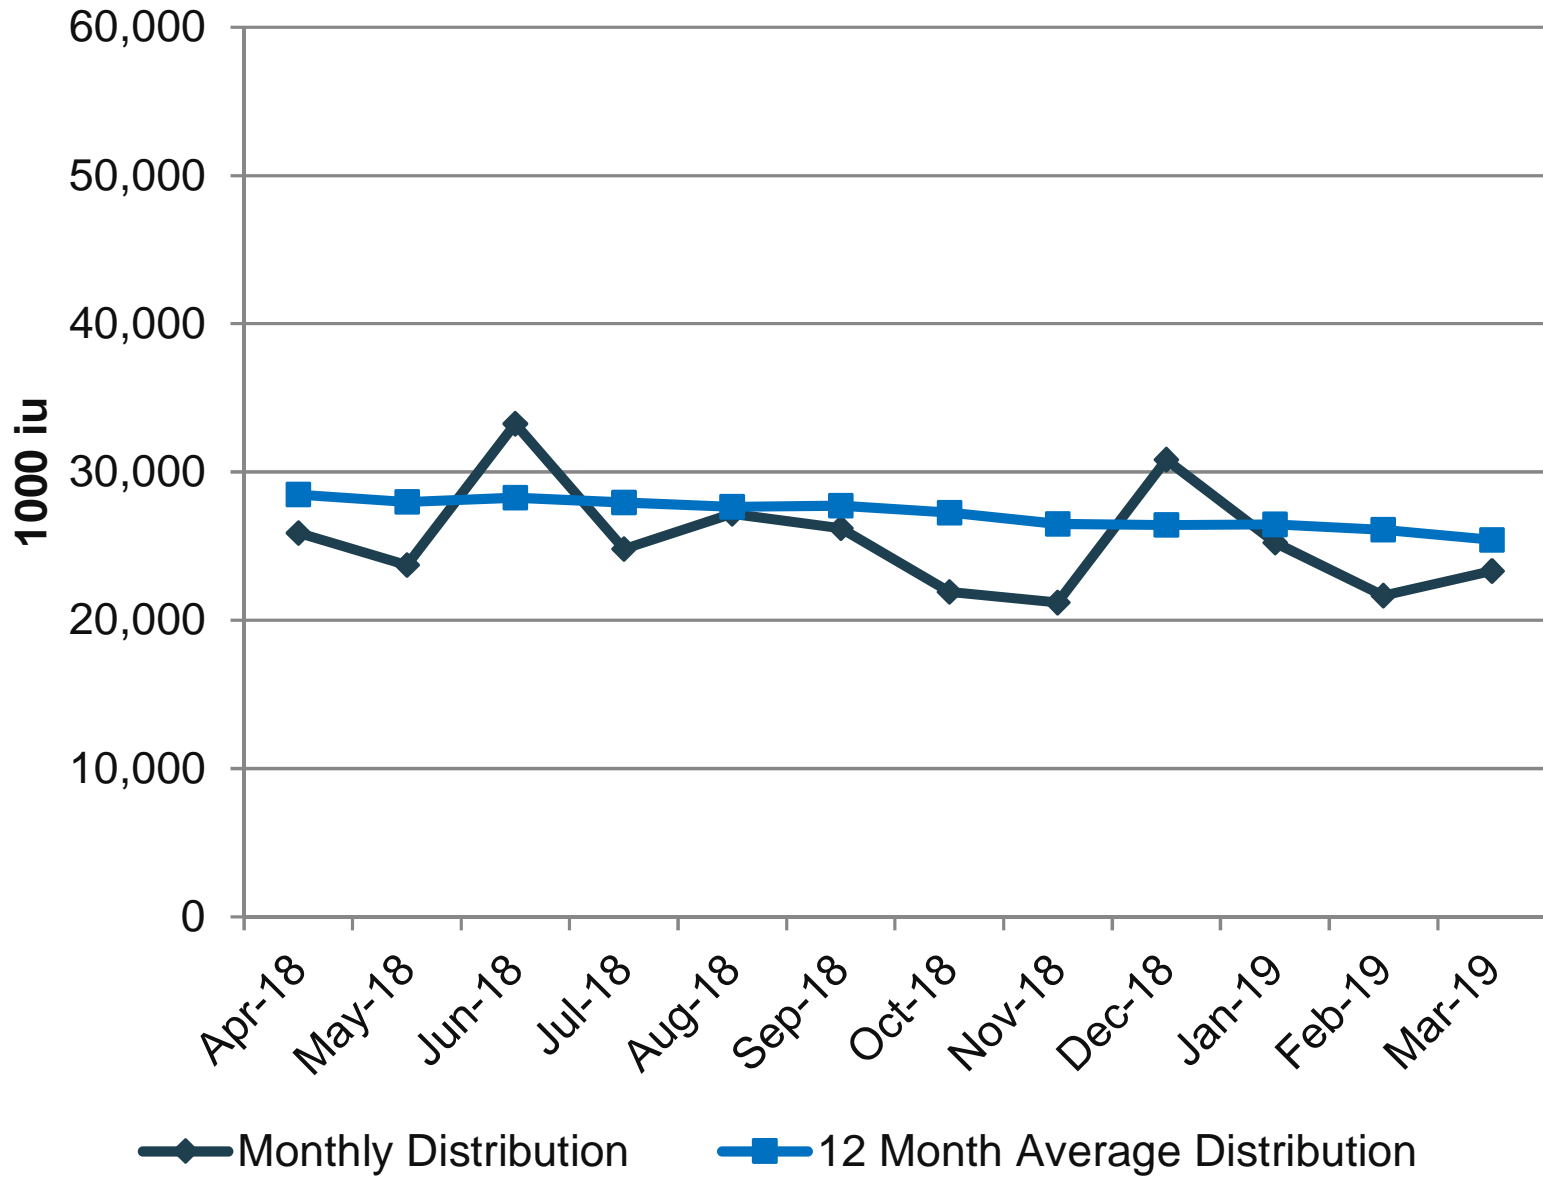

Germany - Factor VIII Plasmatic

Germany
2018/2019 Monthly Distribution - Factor VIII Plasmatic

Factor VIII Plasmatic SUPPLY ('000 i.u.)	Apr-18	May-18	Jun-18	Jul-18	Aug-18	Sep-18	Oct-18	Nov-18	Dec-18	Jan-19	Feb-19	Mar-19
Monthly Distribution	25,890.3	23,745.5	33,246.5	24,794.8	27,193.5	26,223.0	21,933.5	21,203.5	30,852.3	25,253.3	21,668.3	23,323.5