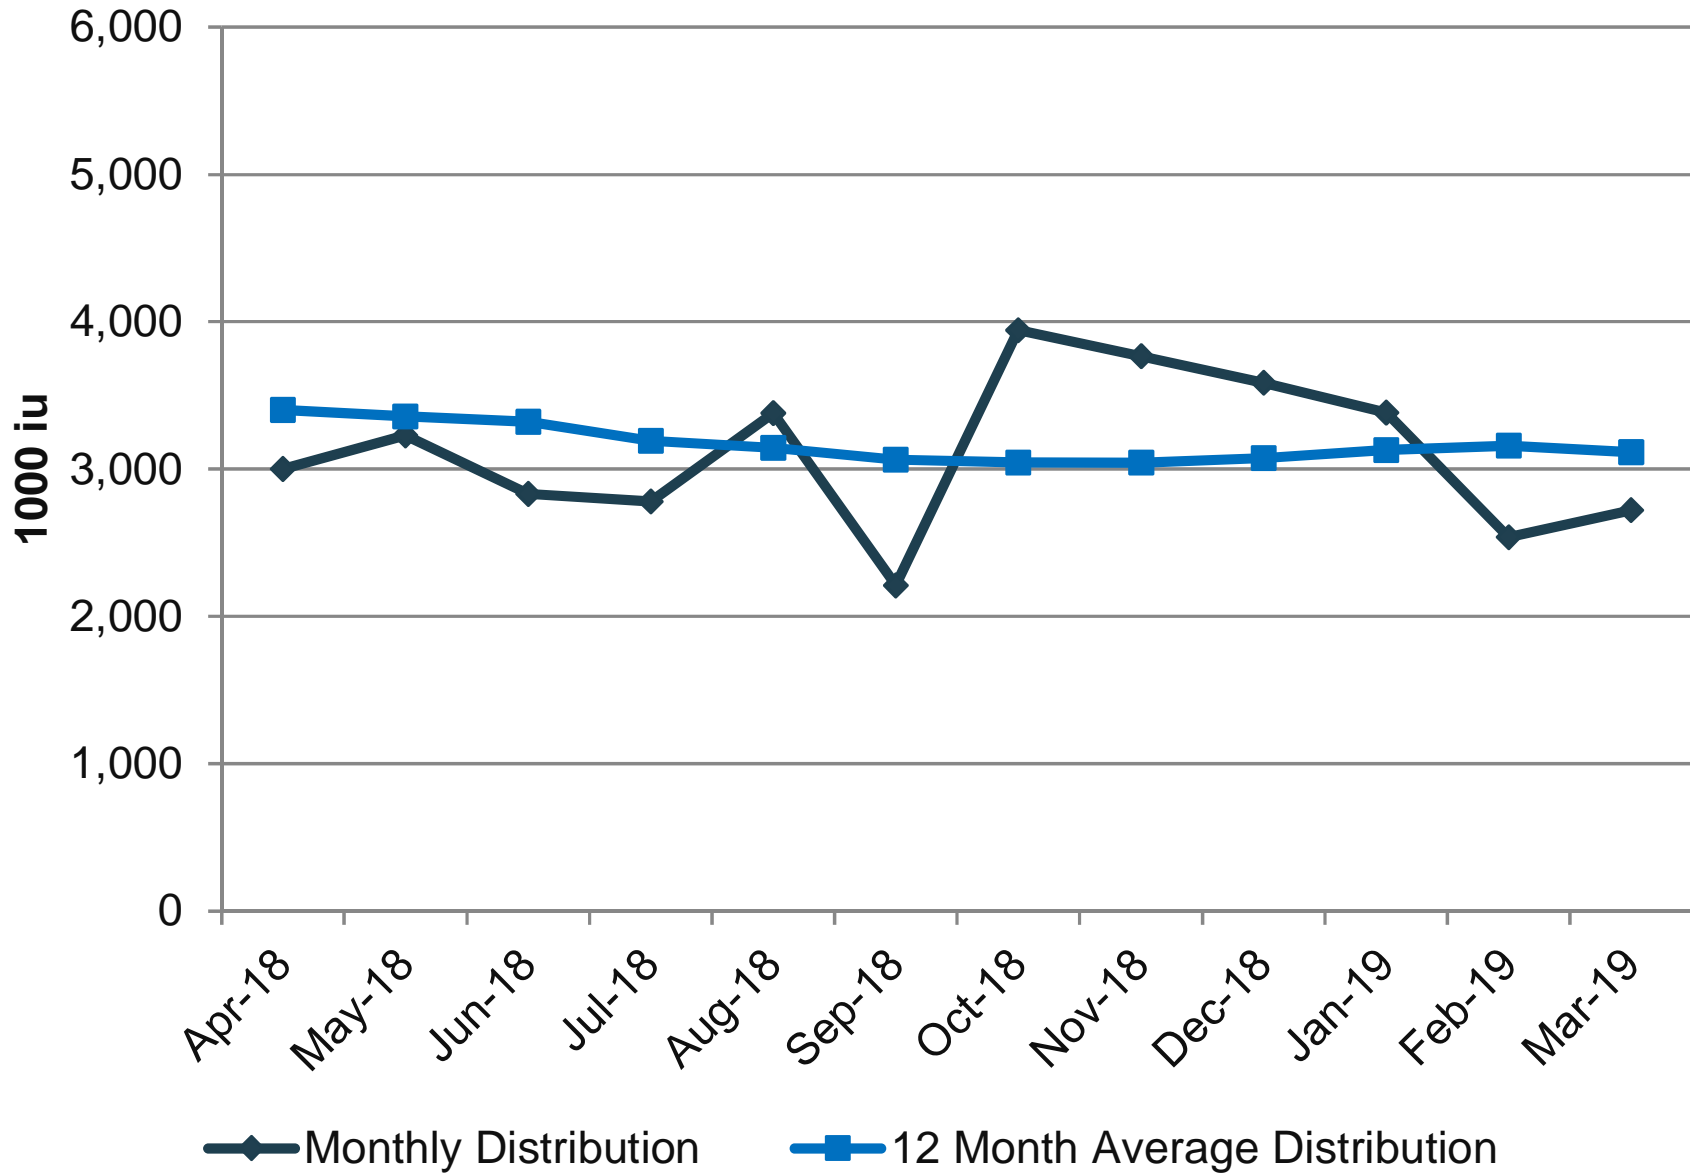

United Kingdom - Factor VIII Plasmatic

United Kingdom
2018/2019 Monthly Distribution - Factor VIII Plasmatic

Factor VIII Plasmatic SUPPLY ('000 i.u.)	Apr-18	May-18	Jun-18	Jul-18	Aug-18	Sep-18	Oct-18	Nov-18	Dec-18	Jan-19	Feb-19	Mar-19
Monthly Distribution	3,001.5	3,228.5	2,831.0	2,782.5	3,378.5	2,212.0	3,944.0	3,767.8	3,584.5	3,384.5	2,539.0	2,722.5