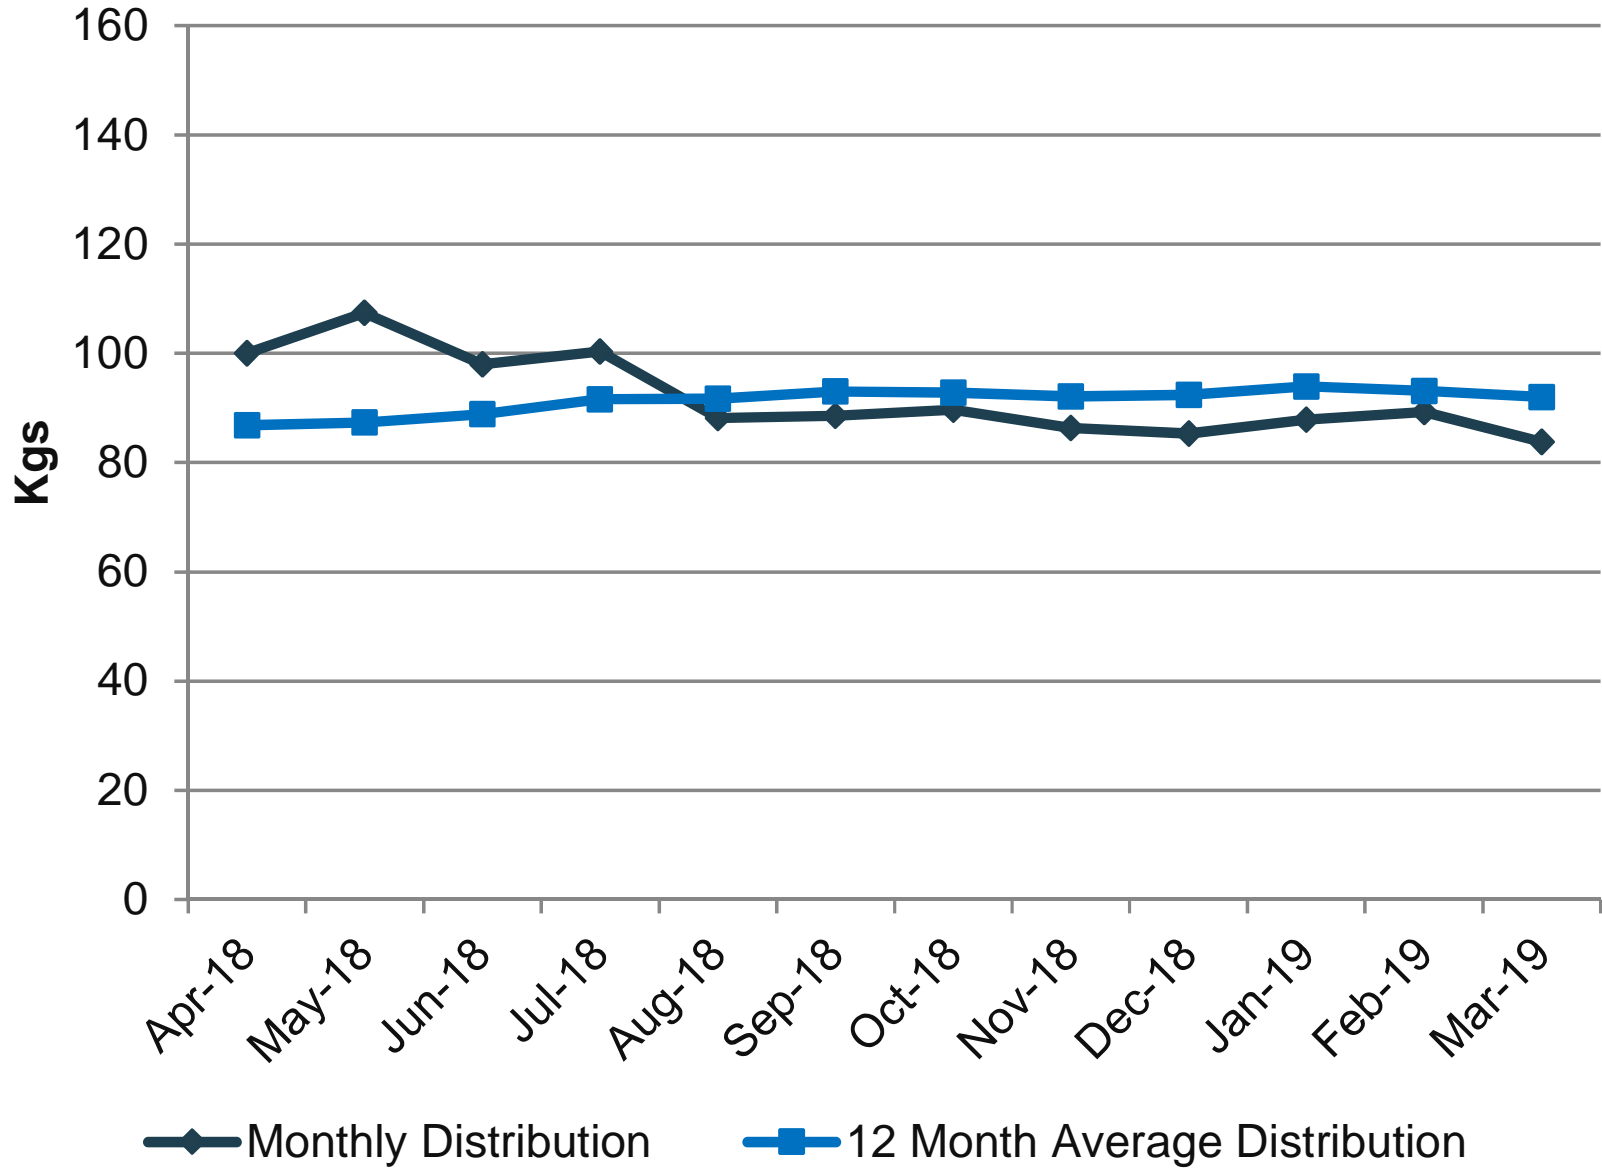

Austria - IVIG

Austria
2018/2019 Monthly Distribution - IVIG

IVIG SUPPLY (Kgs)	Apr-18	May-18	Jun-18	Jul-18	Aug-18	Sep-18	Oct-18	Nov-18	Dec-18	Jan-19	Feb-19	Mar-19
Monthly Distribution	100.0	107.4	98.0	100.3	88.2	88.6	89.6	86.4	85.3	87.8	89.3	83.8