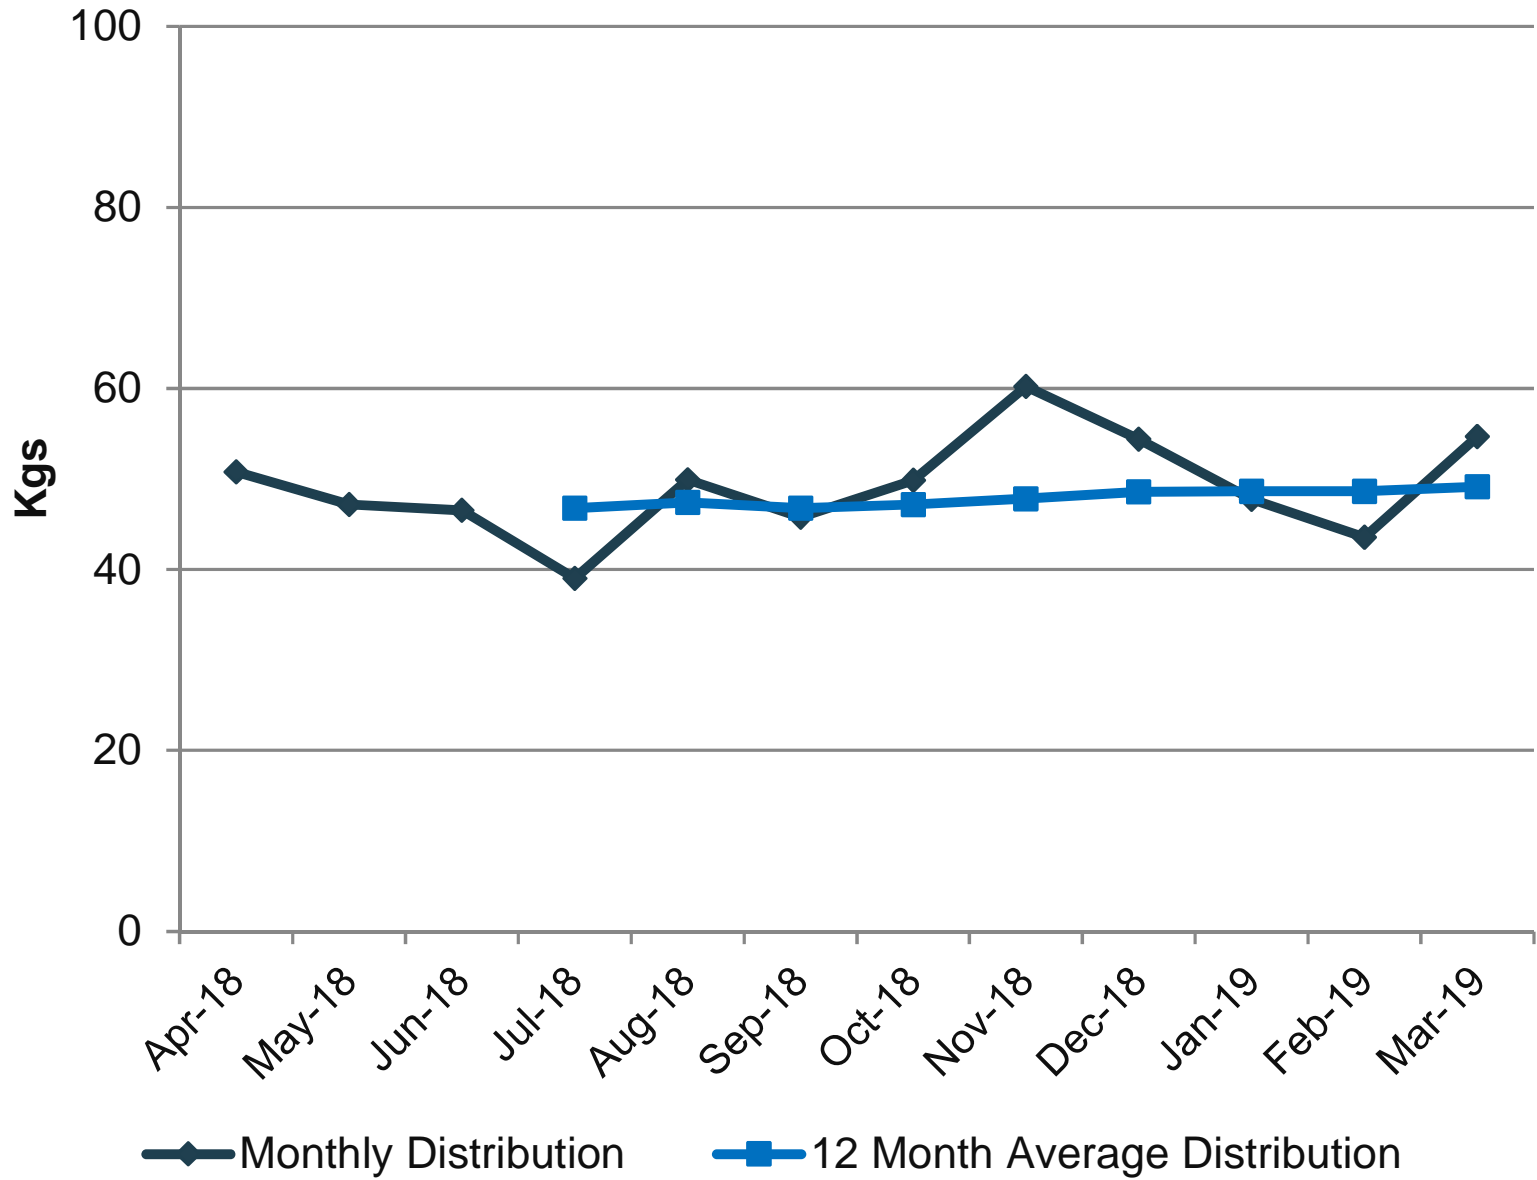

Denmark - IVIG

Denmark
2018/2019 Monthly Distribution - IVIG

IVIG SUPPLY (Kgs)	Apr-18	May-18	Jun-18	Jul-18	Aug-18	Sep-18	Oct-18	Nov-18	Dec-18	Jan-19	Feb-19	Mar-19
Monthly Distribution	50.8	47.2	46.5	39.0	49.9	45.8	49.9	60.2	54.4	47.8	43.6	54.7

**** No reportable data available per SOPs (fewer than 6 consecutive months of 3 or more companies reporting).