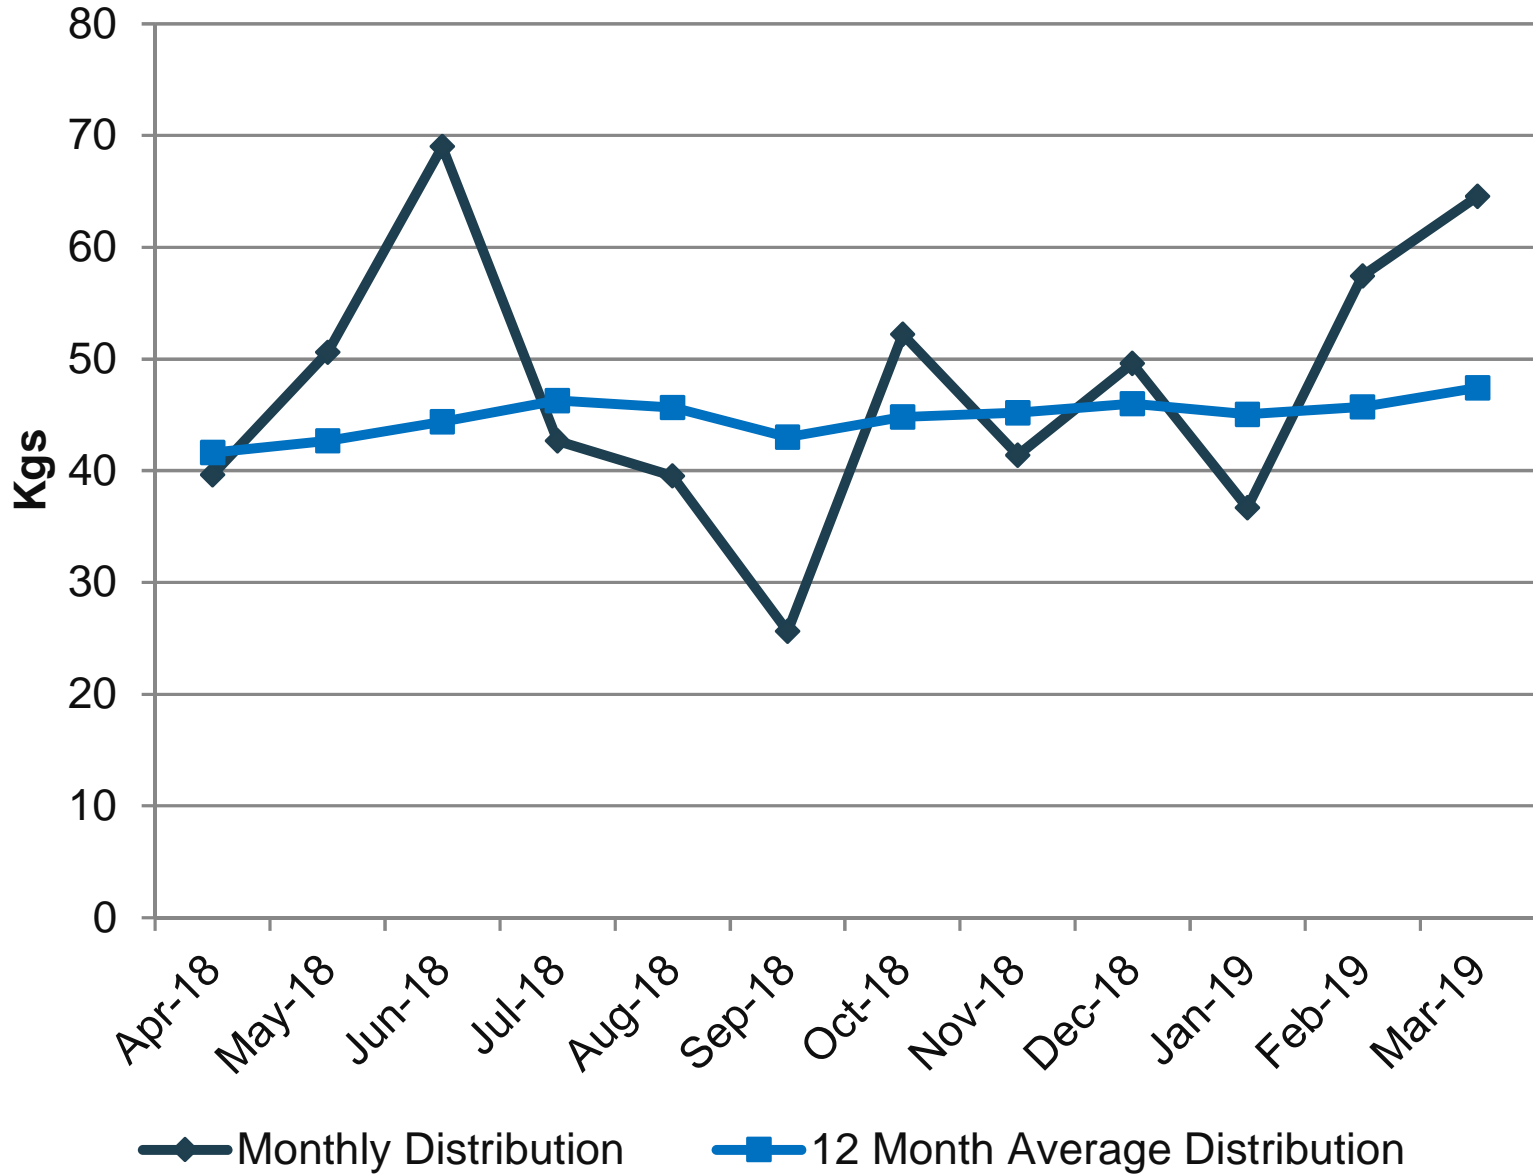

Norway - IVIG

Norway
2018/2019 Monthly Distribution - IVIG

IVIG SUPPLY (Kgs)	Apr-18	May-18	Jun-18	Jul-18	Aug-18	Sep-18	Oct-18	Nov-18	Dec-18	Jan-19	Feb-19	Mar-19
Monthly Distribution	39.7	50.6	69.0	42.7	39.6	25.6	52.2	41.4	49.6	36.7	57.5	64.5