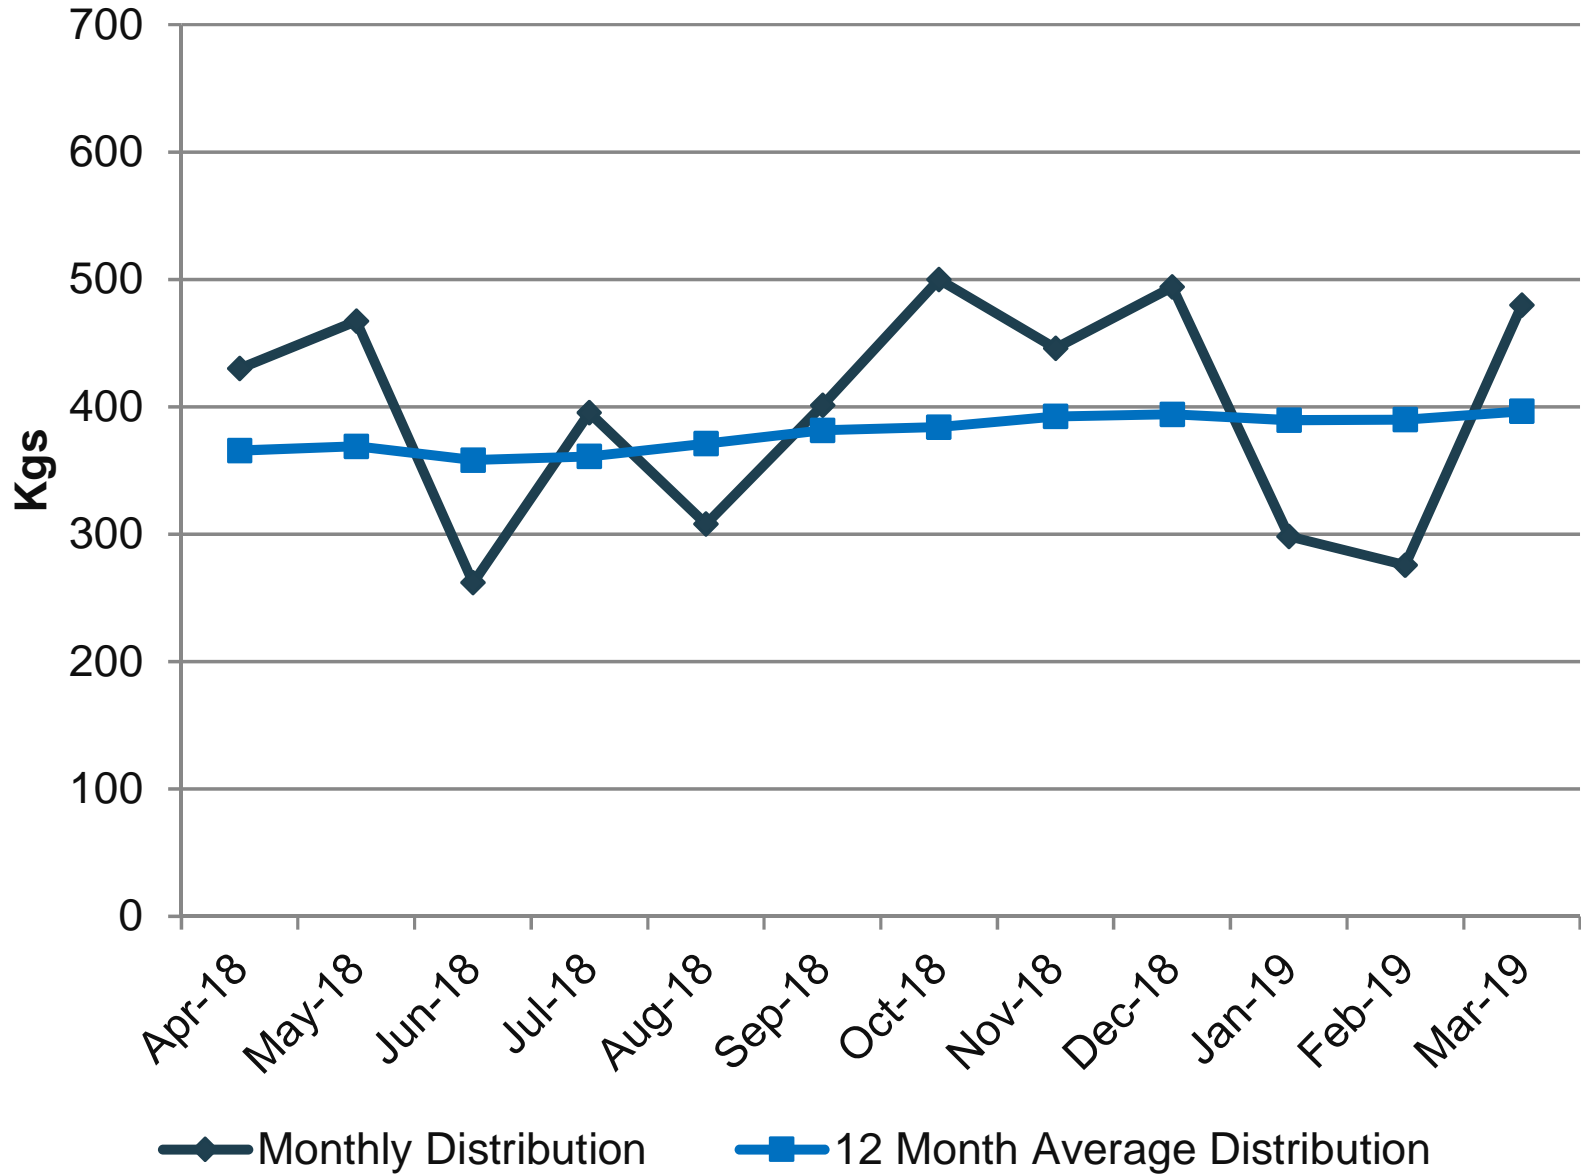

Spain - IVIG

Spain
2018/2019 Monthly Distribution - IVIG

IVIG SUPPLY (Kgs)	Apr-18	May-18	Jun-18	Jul-18	Aug-18	Sep-18	Oct-18	Nov-18	Dec-18	Jan-19	Feb-19	Mar-19
Monthly Distribution	430.0	467.1	261.8	395.4	307.8	401.3	499.9	445.8	494.2	298.2	275.6	479.7