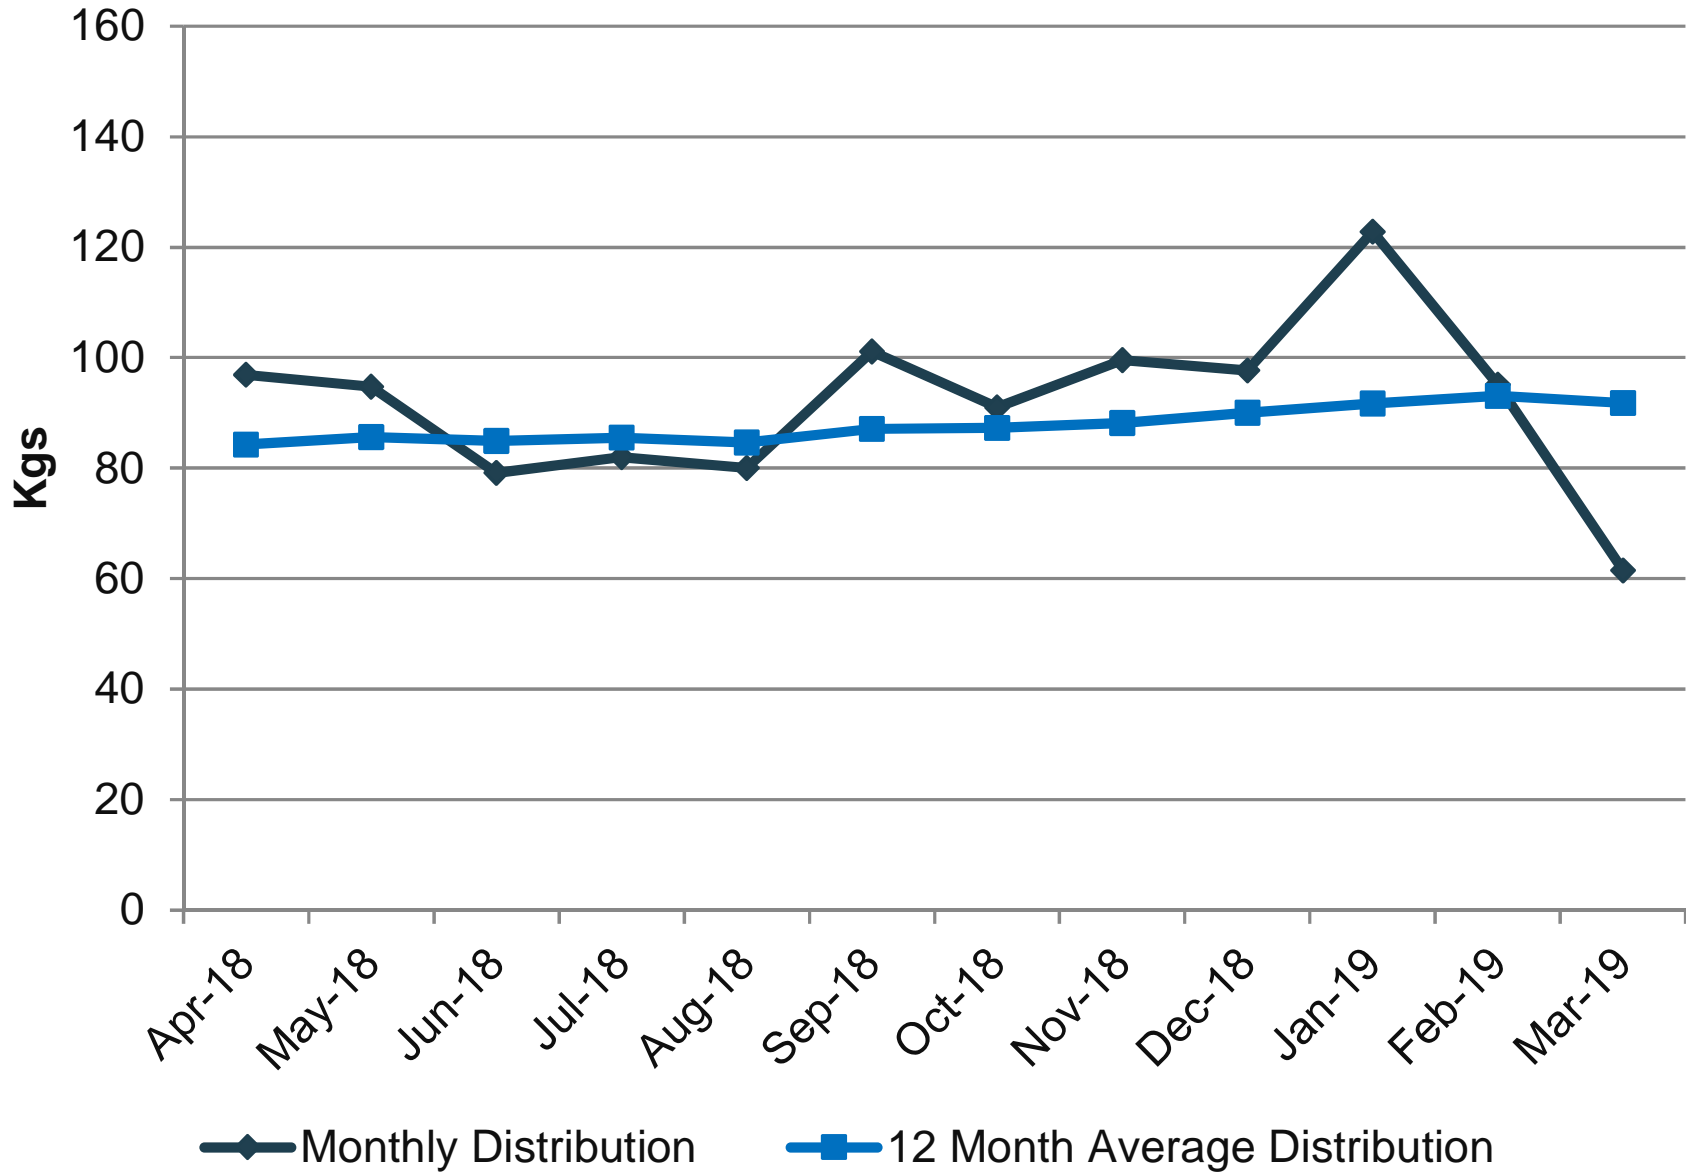

Sweden - IVIG

Sweden
2018/2019 Monthly Distribution - IVIG

IVIG SUPPLY (Kgs)	Apr-18	May-18	Jun-18	Jul-18	Aug-18	Sep-18	Oct-18	Nov-18	Dec-18	Jan-19	Feb-19	Mar-19
Monthly Distribution	96.9	94.7	79.2	82.0	80.0	101.1	91.0	99.5	97.7	122.8	95.2	61.5