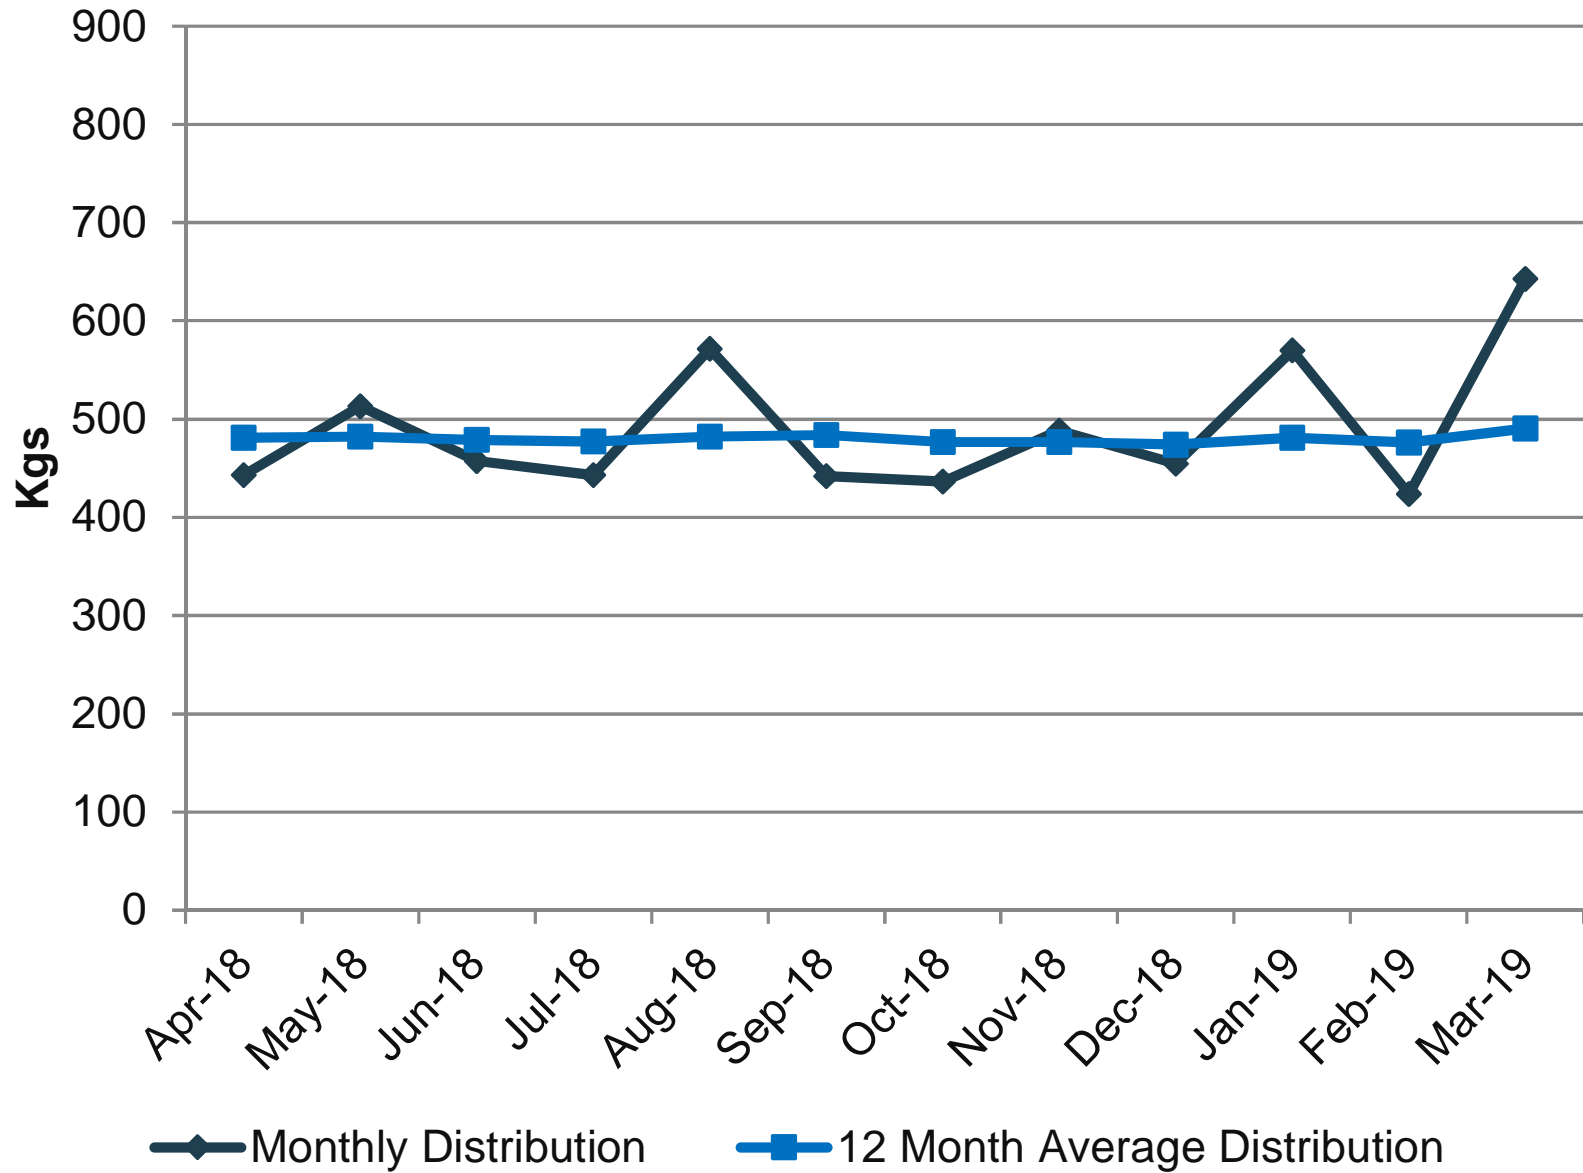

United Kingdom - IVIG

United Kingdom
2018/2019 Monthly Distribution - IVIG

IVIG SUPPLY (Kgs)	Apr-18	May-18	Jun-18	Jul-18	Aug-18	Sep-18	Oct-18	Nov-18	Dec-18	Jan-19	Feb-19	Mar-19
Monthly Distribution	443.0	513.2	457.2	442.8	571.7	442.1	436.6	488.1	454.5	570.0	423.7	642.8