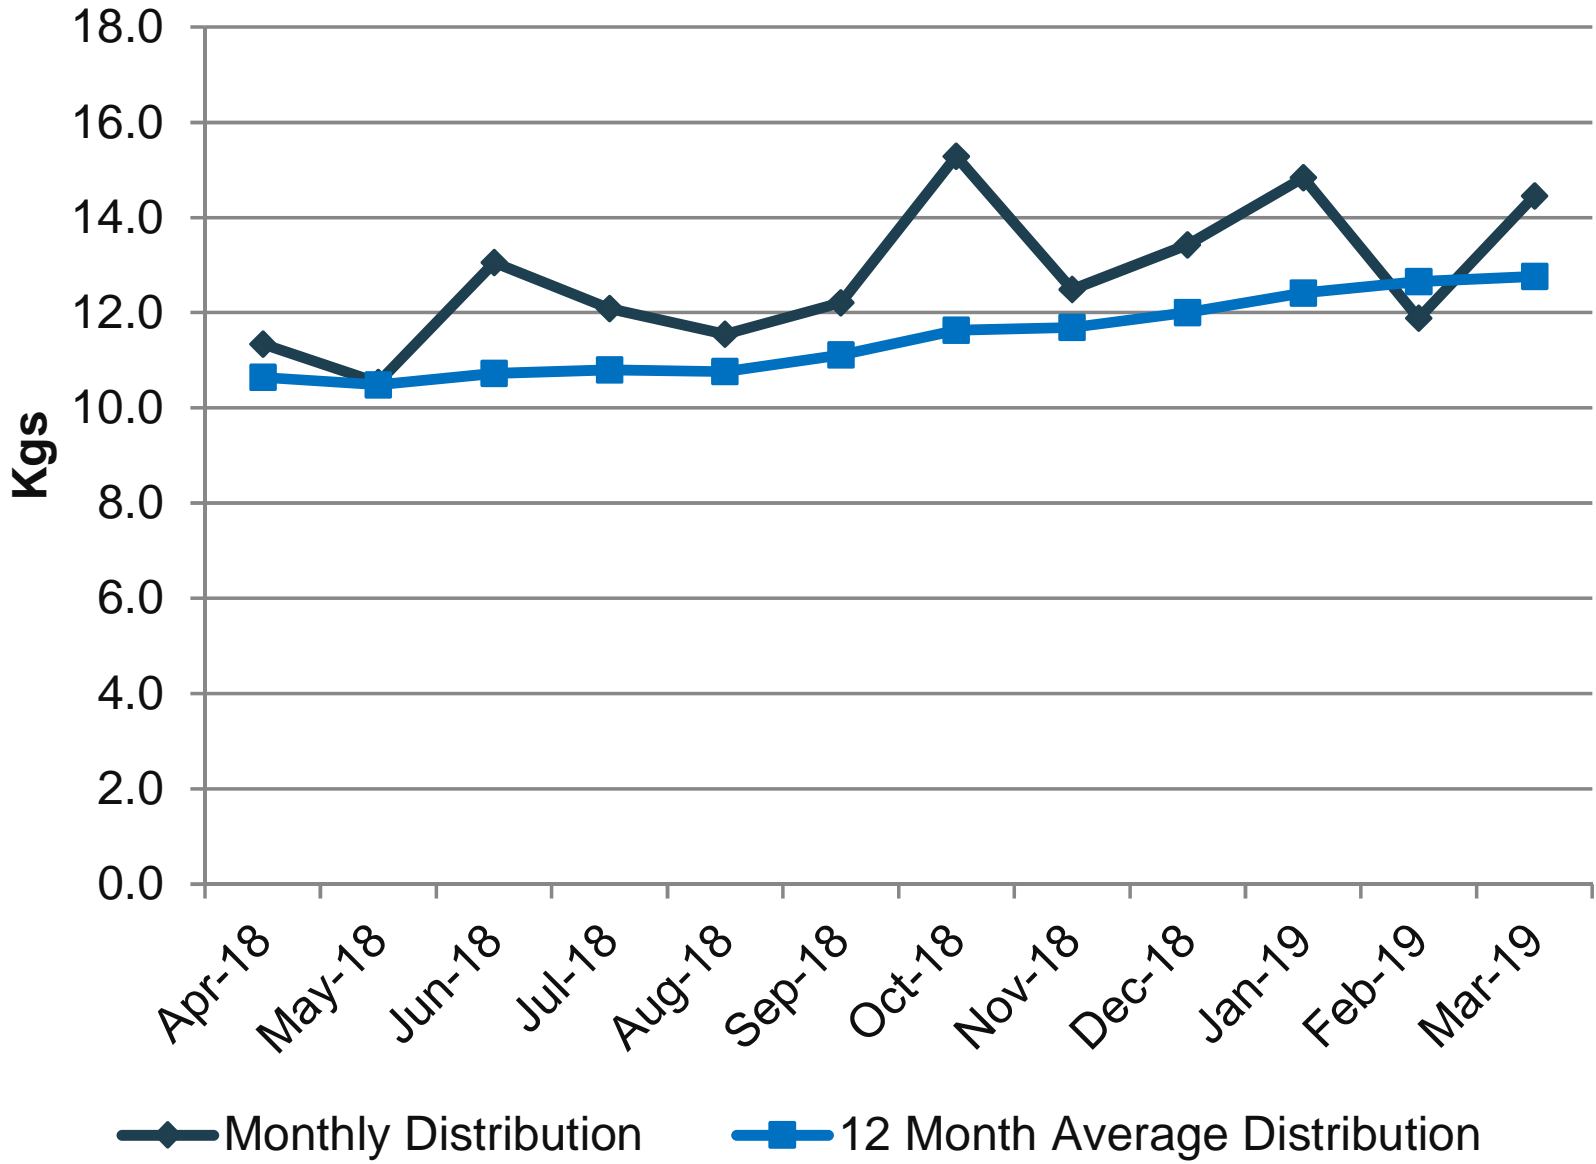

Austria - SC/IM IG

Austria
2018/2019 Monthly Distribution - SC/IM IG

SC/IM IG SUPPLY (Kgs)	Apr-18	May-18	Jun-18	Jul-18	Aug-18	Sep-18	Oct-18	Nov-18	Dec-18	Jan-19	Feb-19	Mar-19
Monthly Distribution	11.3	10.5	13.1	12.1	11.5	12.2	15.3	12.5	13.4	14.8	11.9	14.4