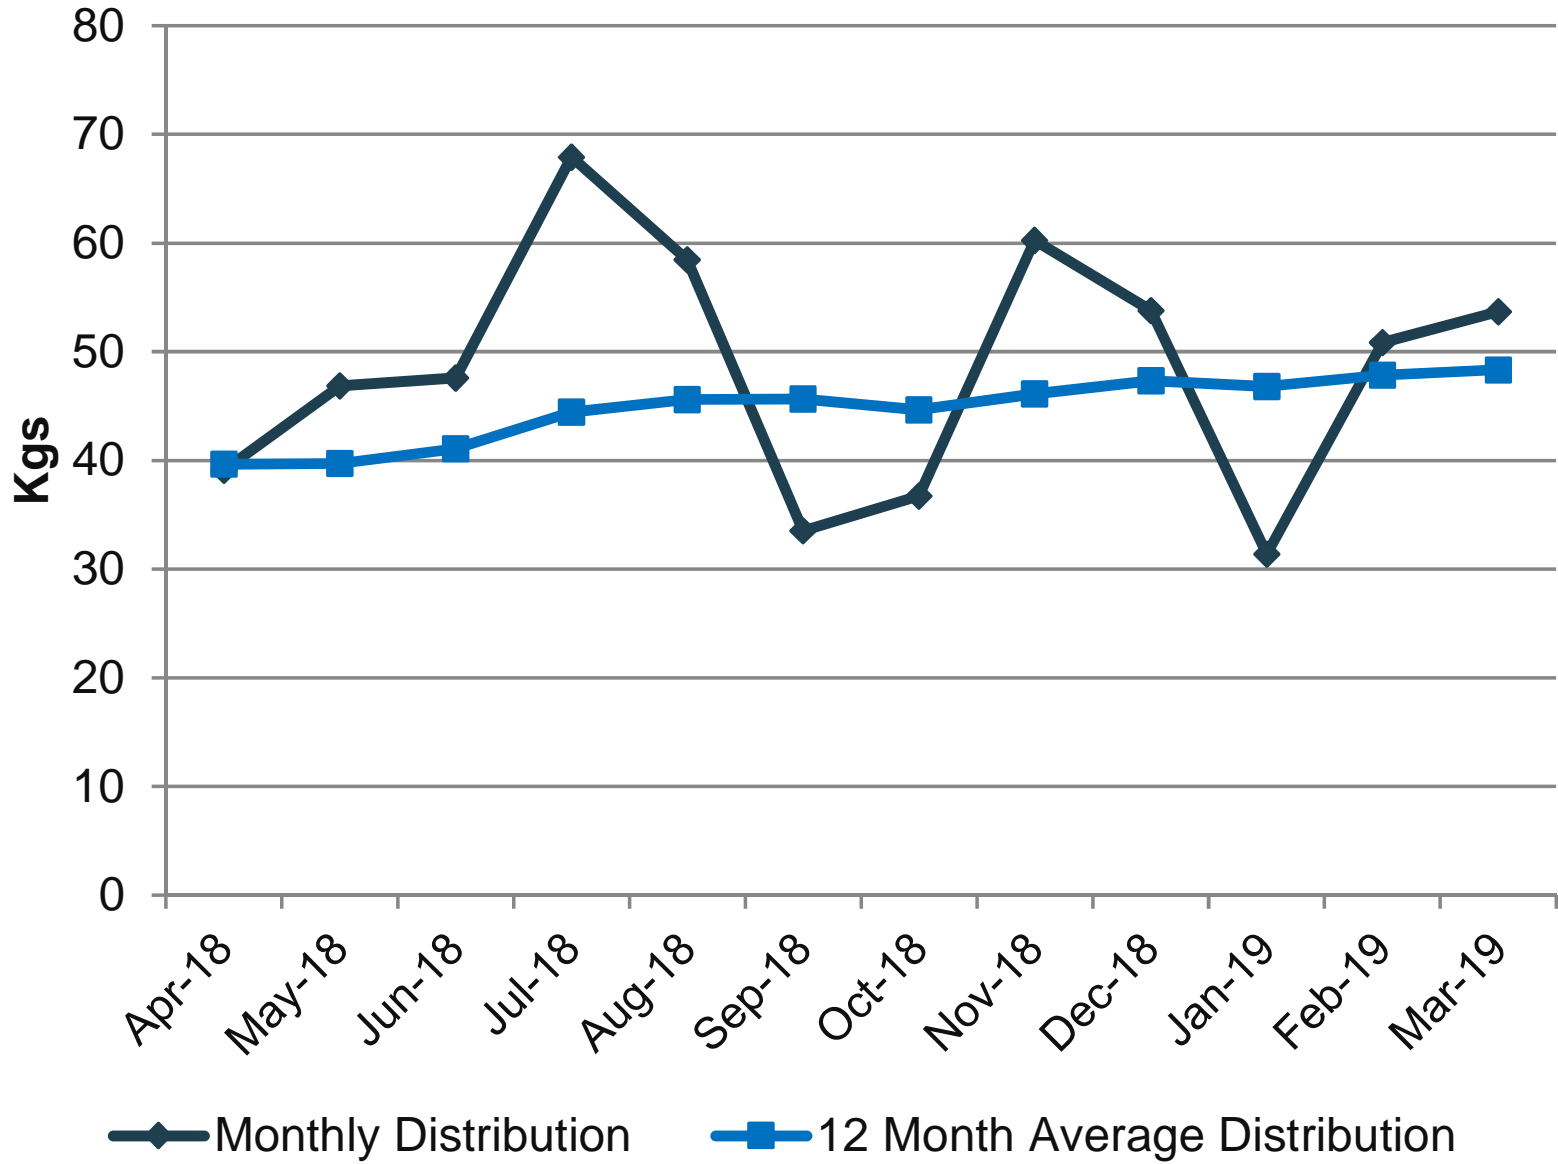

Denmark - SC/IM IG

Denmark
2018/2019 Monthly Distribution - SC/IM IG

SC/IM IG SUPPLY (Kgs)	Apr-18	May-18	Jun-18	Jul-18	Aug-18	Sep-18	Oct-18	Nov-18	Dec-18	Jan-19	Feb-19	Mar-19
Monthly Distribution	39.1	46.8	47.6	67.9	58.5	33.5	36.7	60.3	53.8	31.4	50.9	53.7