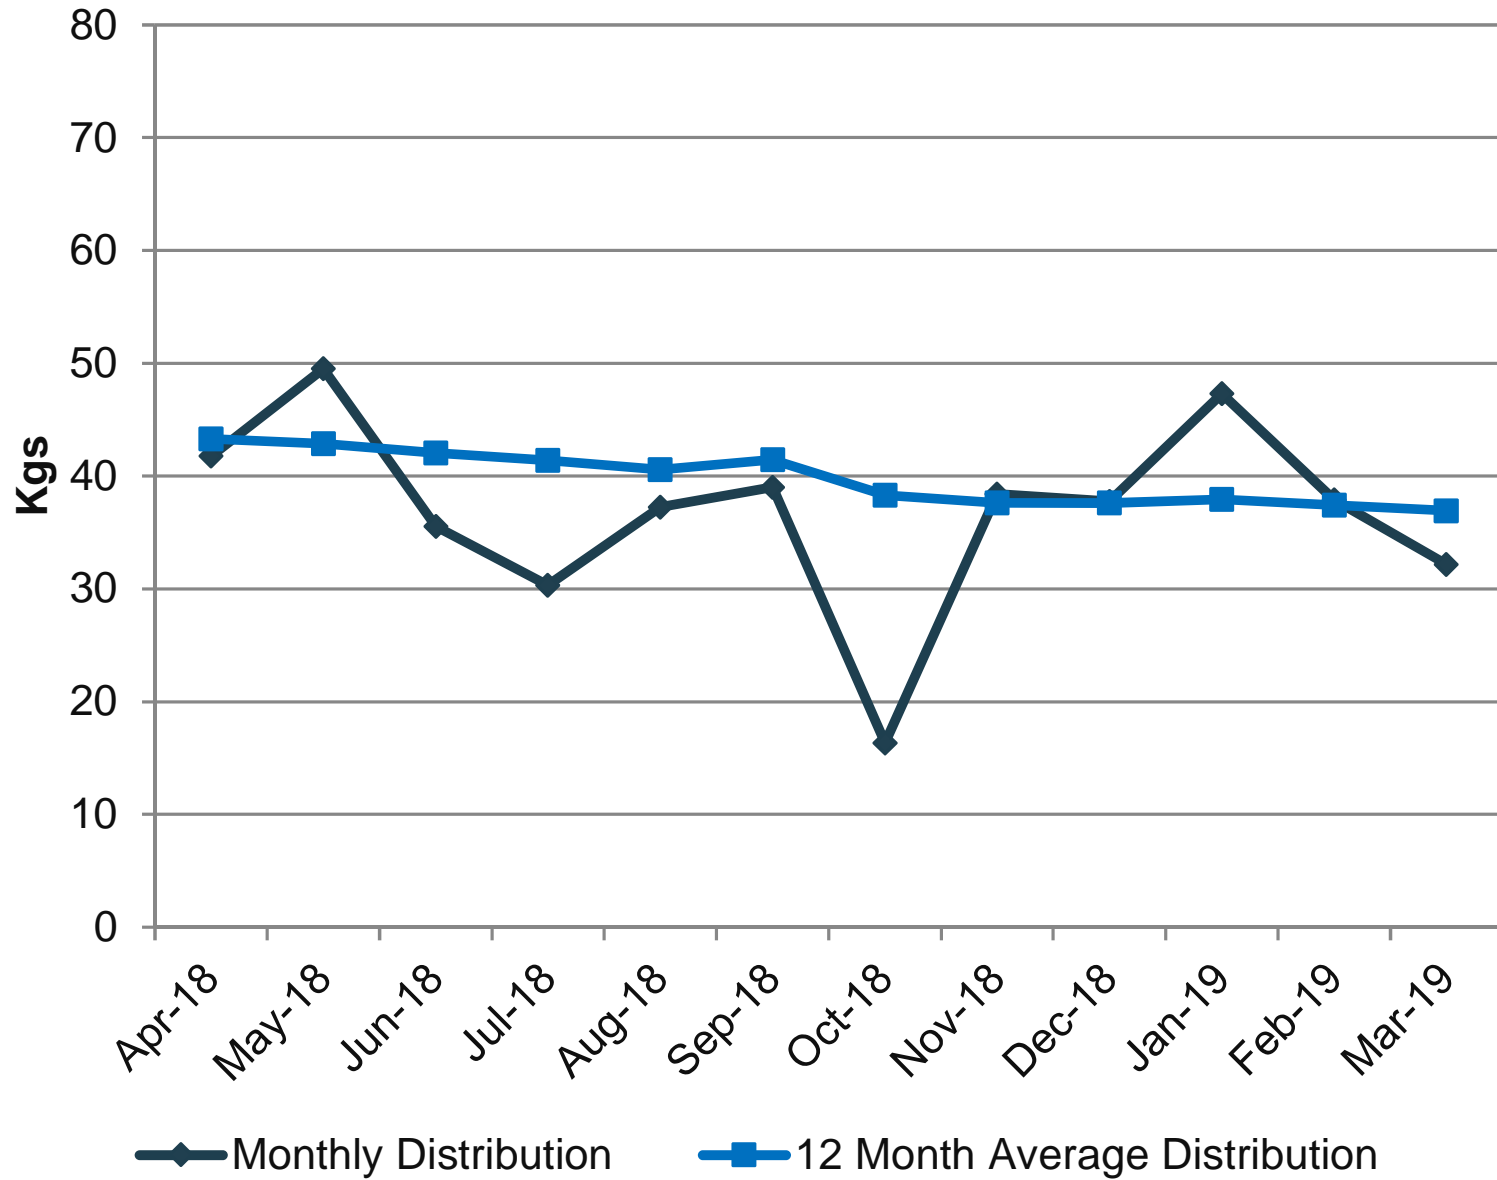

Sweden - SC/IM IG

Sweden
2018/2019 Monthly Distribution - SC/IM IG

SC/IM IG SUPPLY (Kgs)	Apr-18	May-18	Jun-18	Jul-18	Aug-18	Sep-18	Oct-18	Nov-18	Dec-18	Jan-19	Feb-19	Mar-19
Monthly Distribution	41.8	49.5	35.6	30.3	37.2	39.0	16.3	38.4	37.8	47.3	37.9	32.2