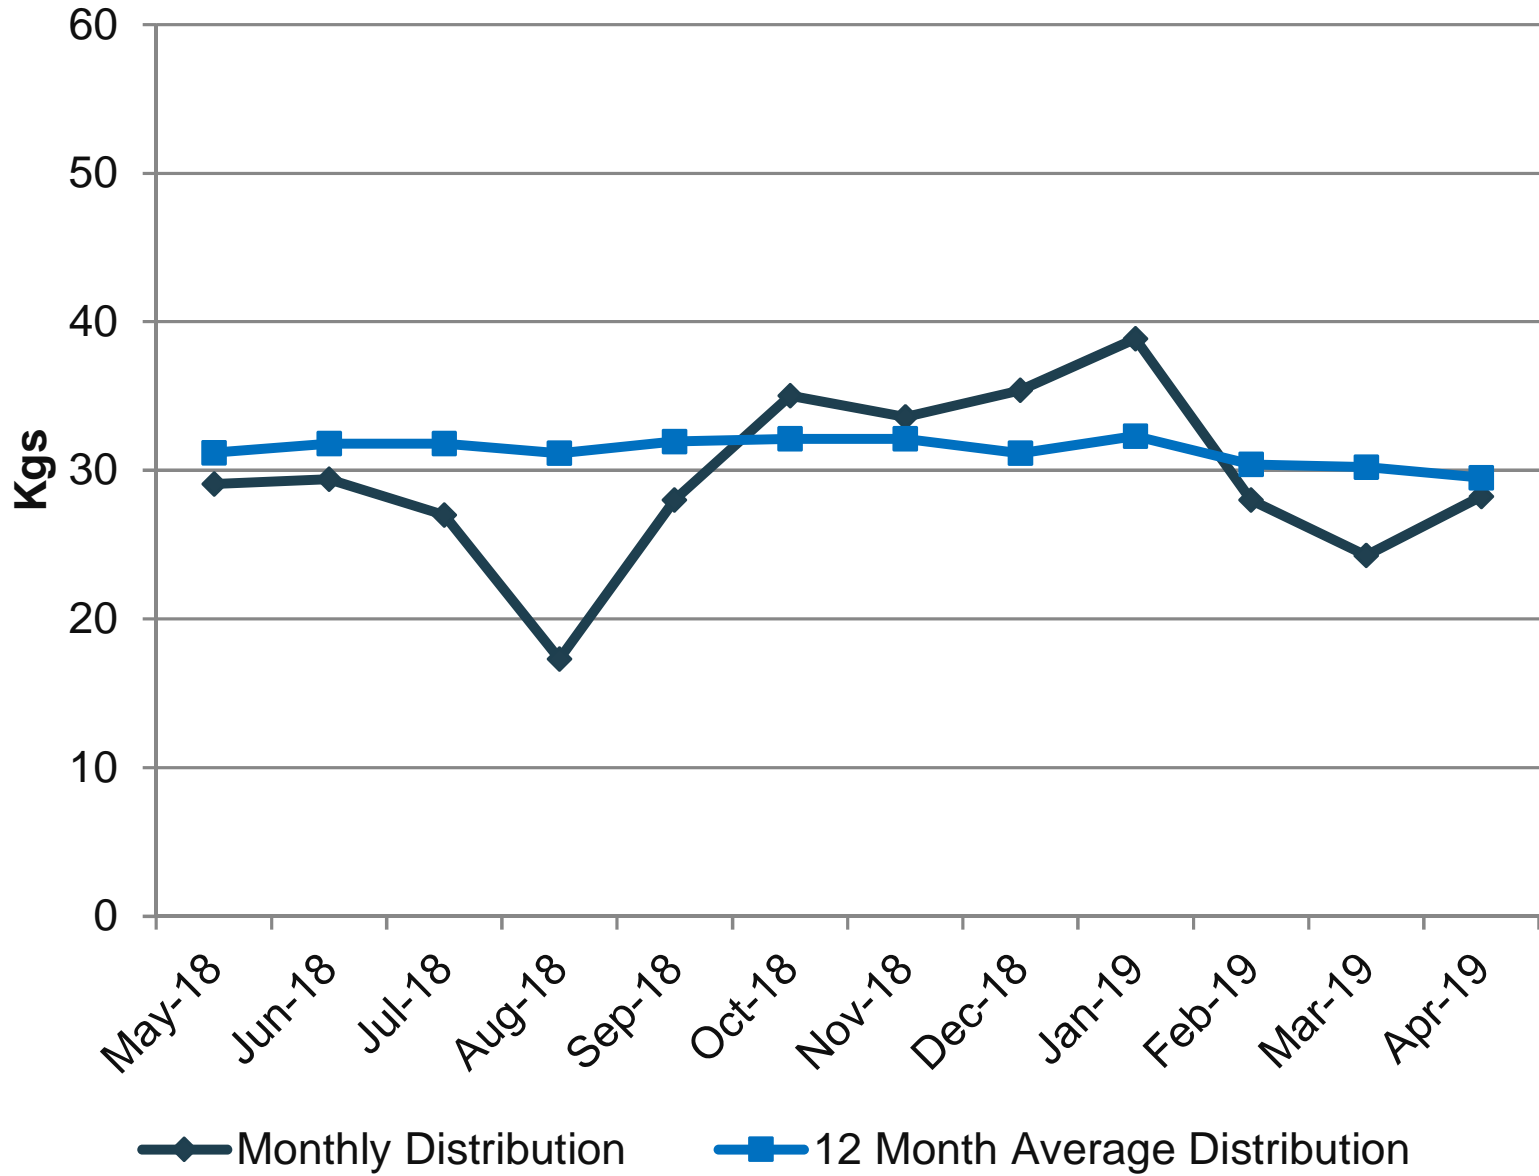

Finland - IVIG

Finland
2018/2019 Monthly Distribution - IVIG

IVIG SUPPLY (Kgs)	May-18	Jun-18	Jul-18	Aug-18	Sep-18	Oct-18	Nov-18	Dec-18	Jan-19	Feb-19	Mar-19	Apr-19
Monthly Distribution	29,1	29,4	27,0	17,3	28,0	35,0	33,6	35,4	38,9	28,0	24,3	28,3