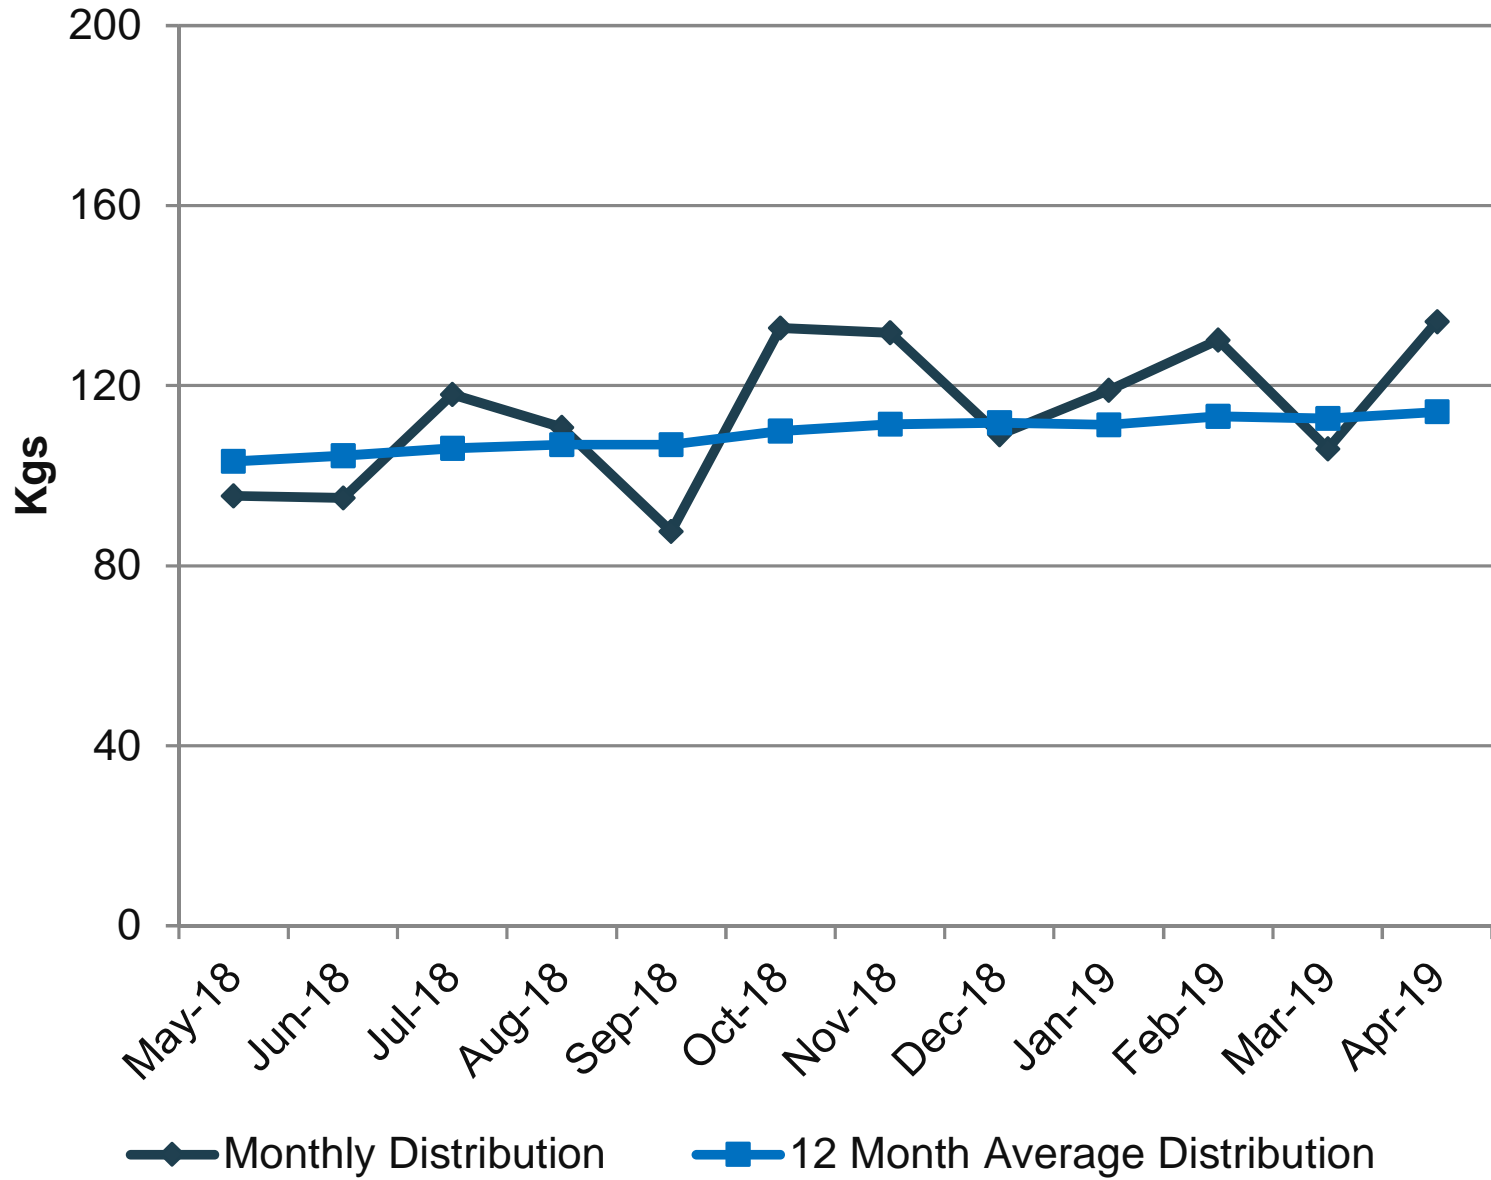

Switzerland - IVIG

Switzerland
2018/2019 Monthly Distribution - IVIG

IVIG SUPPLY (Kgs)	May-18	Jun-18	Jul-18	Aug-18	Sep-18	Oct-18	Nov-18	Dec-18	Jan-19	Feb-19	Mar-19	Apr-19
Monthly Distribution	95,5	95,0	118,0	110,7	87,6	132,9	131,7	109,1	118,9	130,2	106,0	134,2