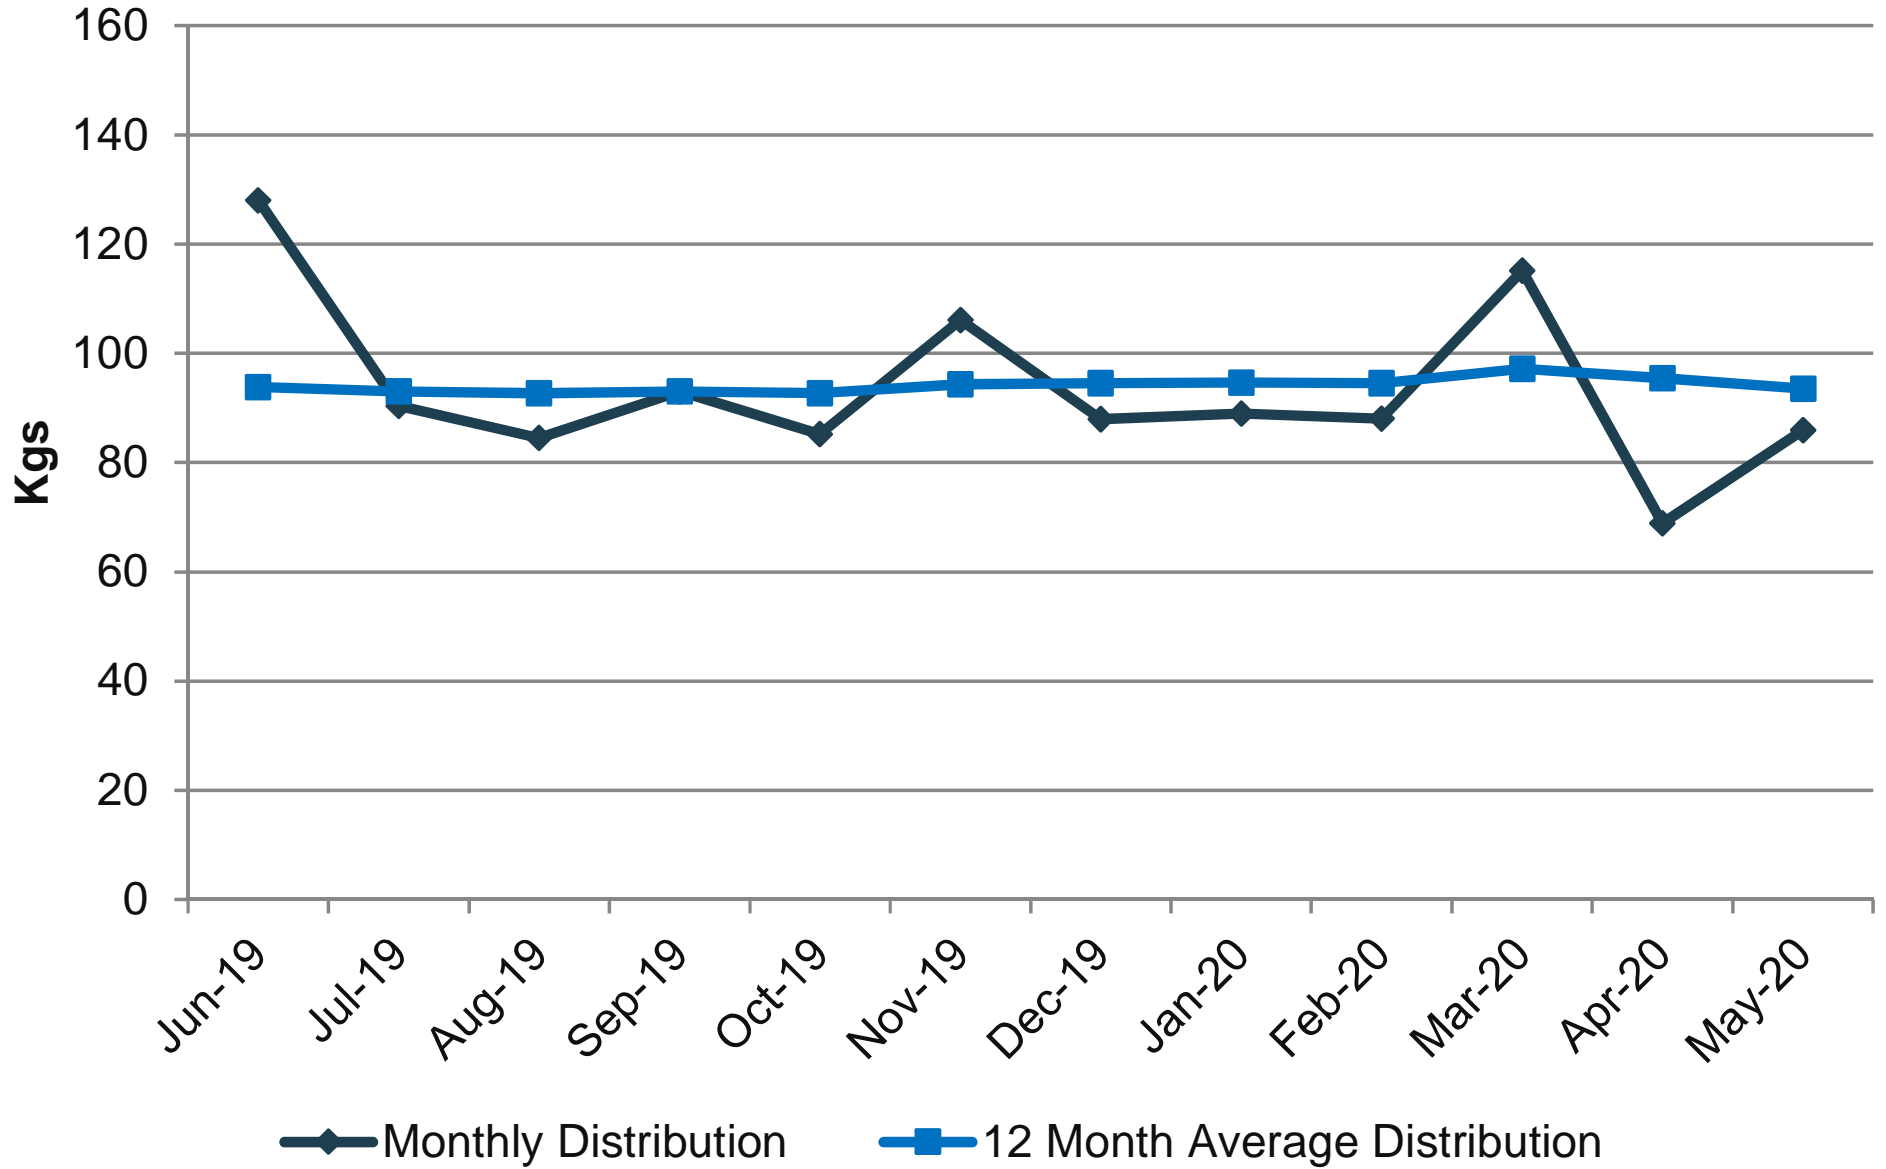

Austria - IVIG

Austria
2019/2020 Monthly Distribution - IVIG

IVIG SUPPLY (Kgs)	Jun-19	Jul-19	Aug-19	Sep-19	Oct-19	Nov-19	Dec-19	Jan-20	Feb-20	Mar-20	Apr-20	May-20
Monthly Distribution	128,0	90,4	84,5	93,0	85,3	106,1	87,9	88,9	88,0	115,2	68,9	85,9