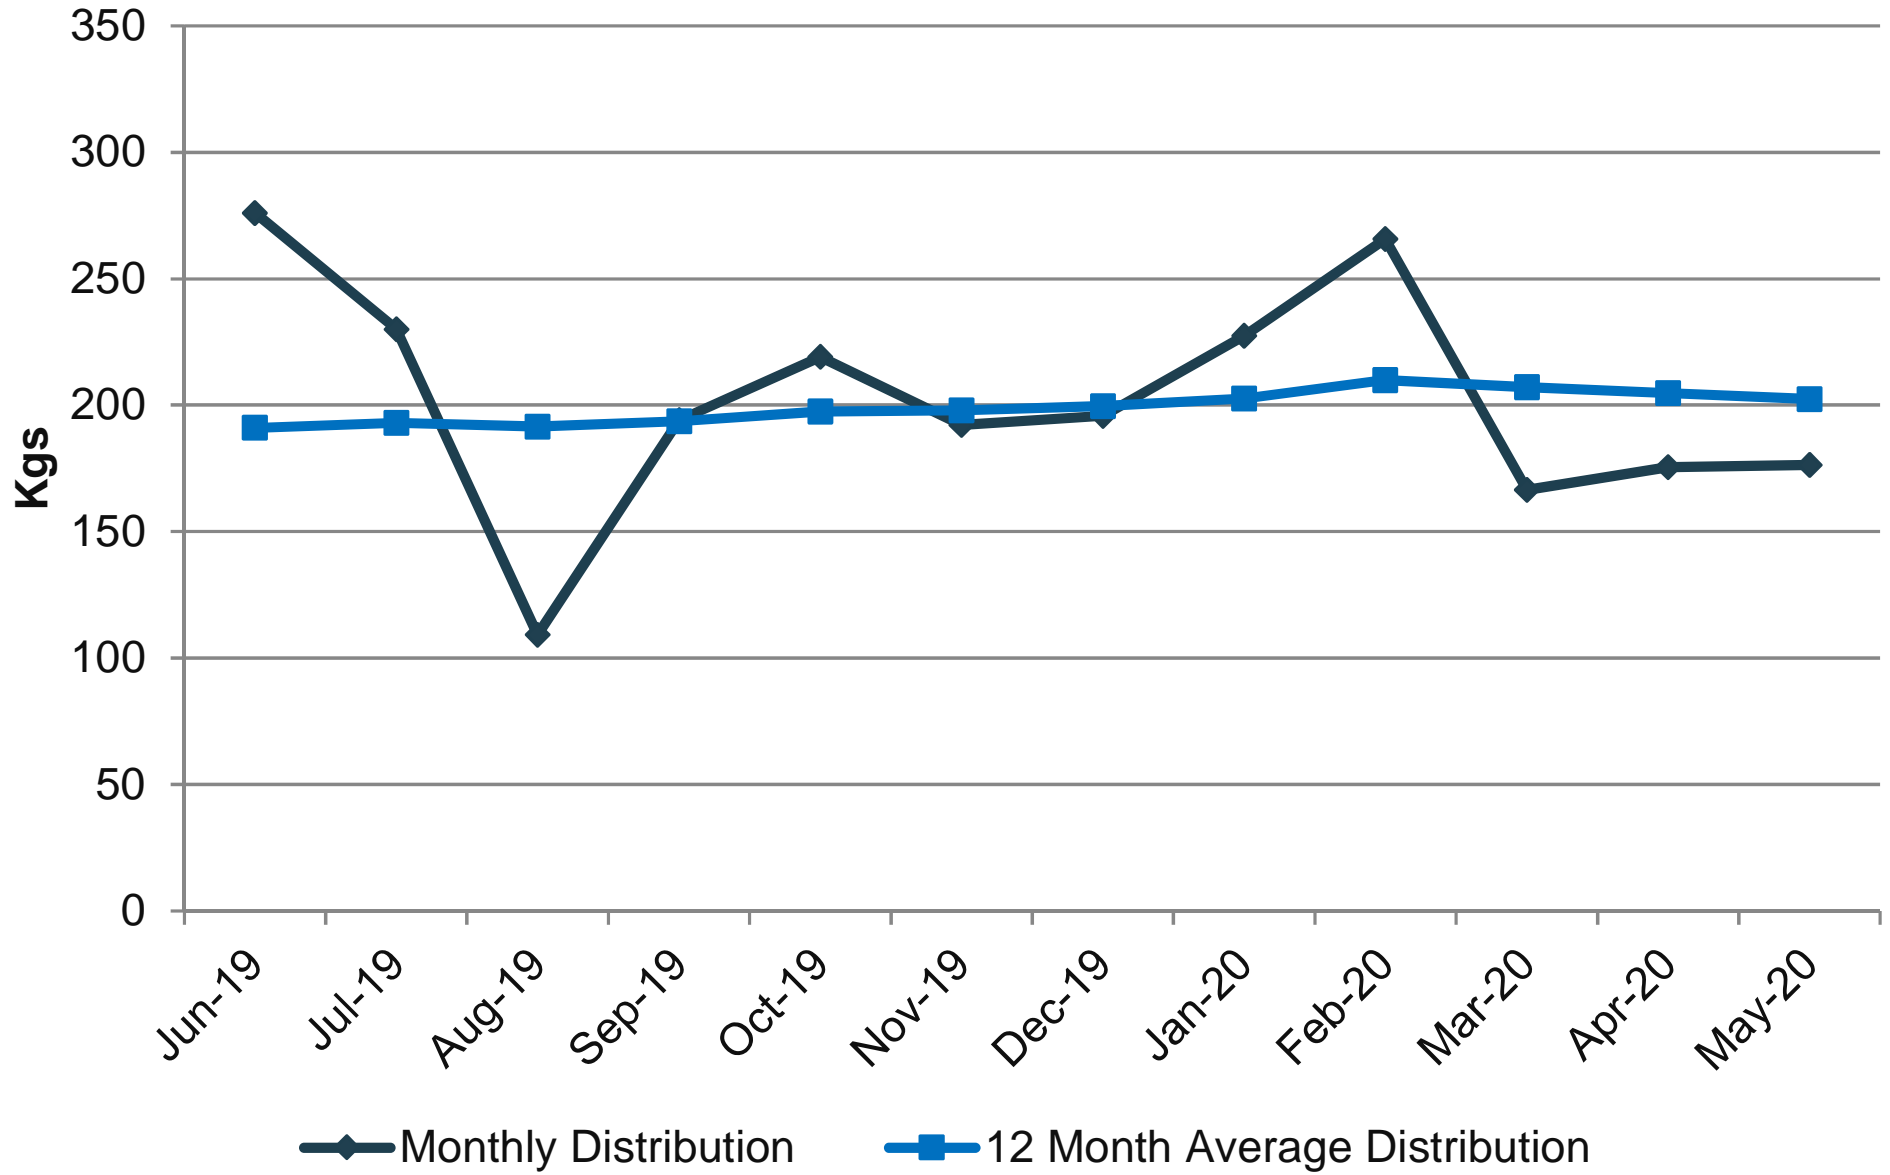

Italy - IVIG

Italy
2019/2020 Monthly Distribution - IVIG

IVIG SUPPLY (Kgs)	Jun-19	Jul-19	Aug-19	Sep-19	Oct-19	Nov-19	Dec-19	Jan-20	Feb-20	Mar-20	Apr-20	May-20
Monthly Distribution	276,0	230,1	109,2	194,0	219,1	192,2	195,7	227,5	265,7	166,5	175,6	176,4