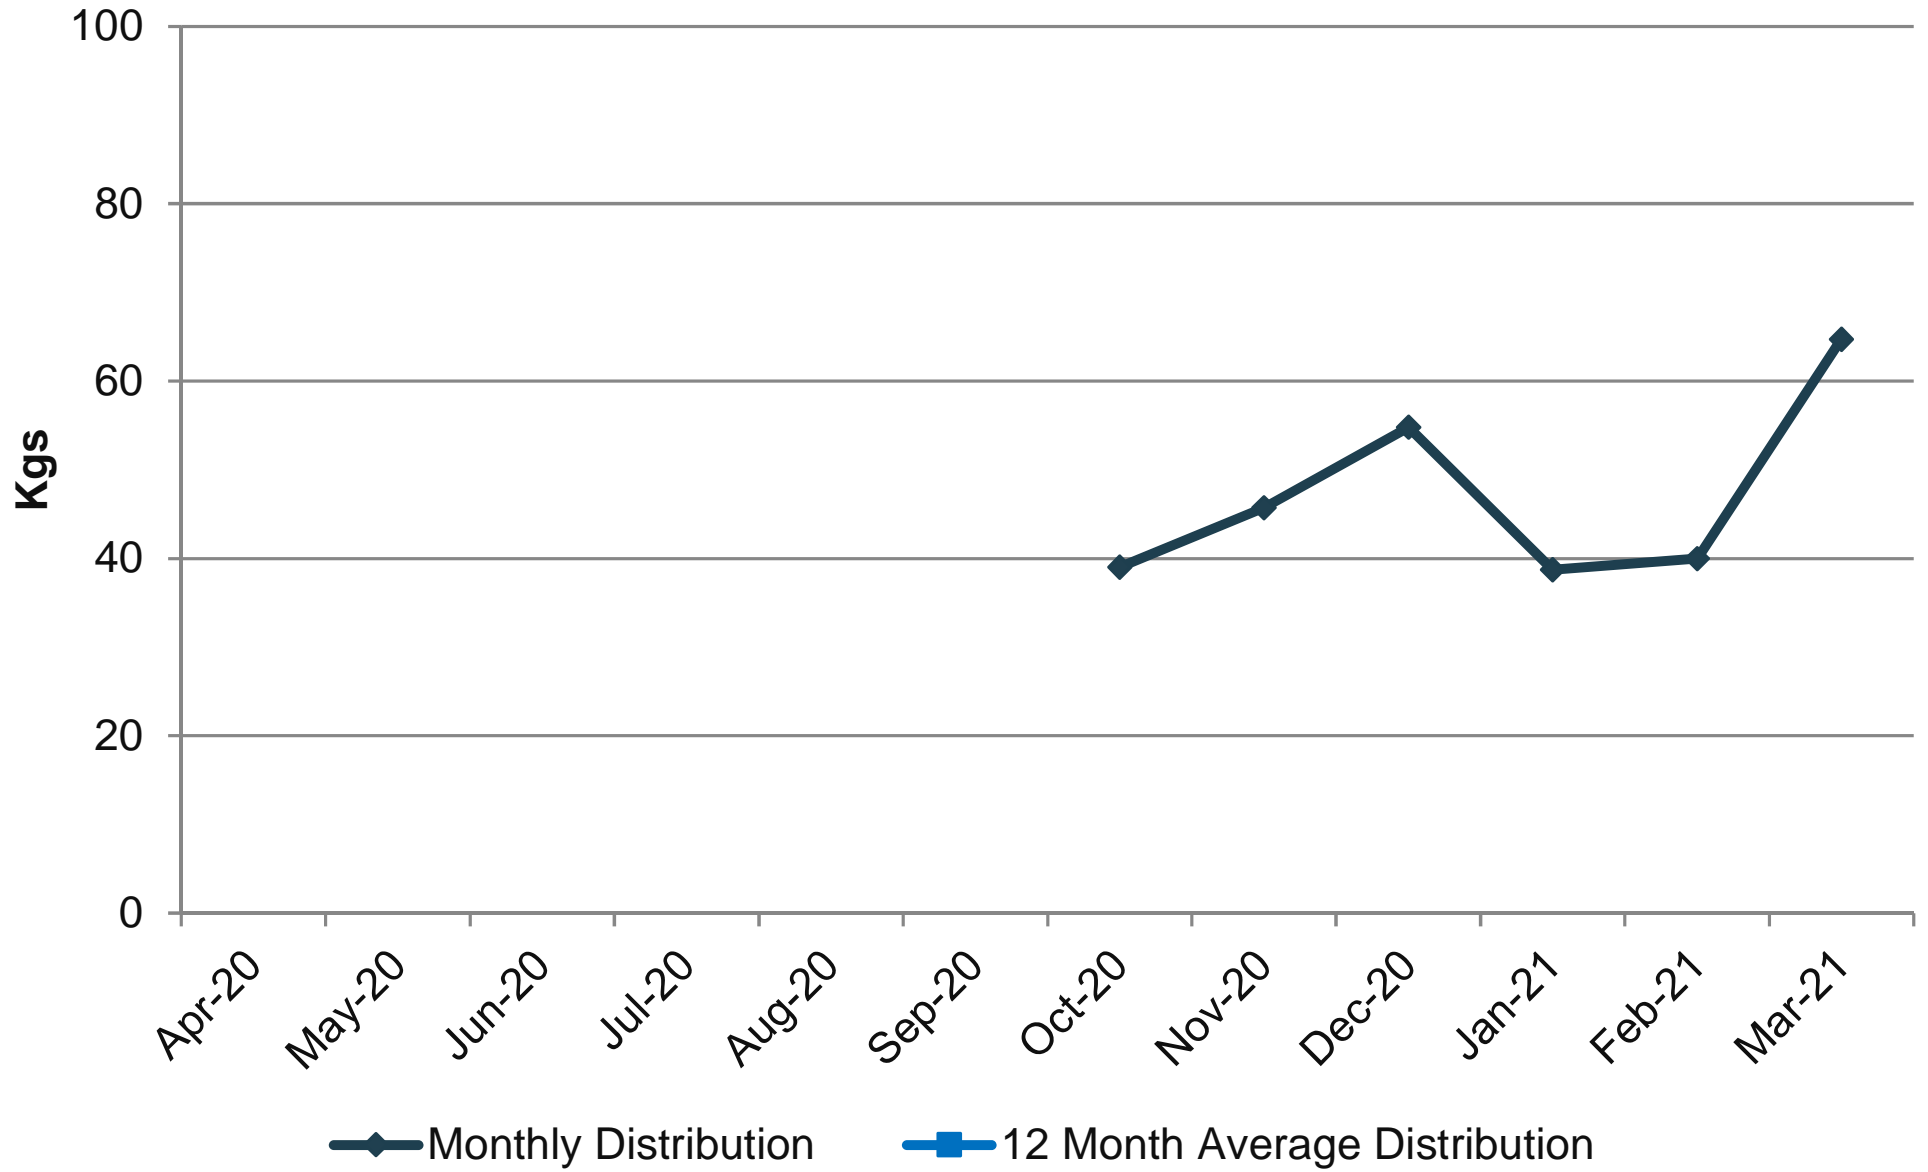

Denmark - IVIG

Denmark
2020/2021 Monthly Distribution - IVIG

IVIG SUPPLY (Kgs)	Apr-20	May-20	Jun-20	Jul-20	Aug-20	Sep-20	Oct-20	Nov-20	Dec-20	Jan-21	Feb-21	Mar-21
Monthly Distribution	****	****	****	****	****	****	39,0	45,7	54,8	38,7	40,0	64,8