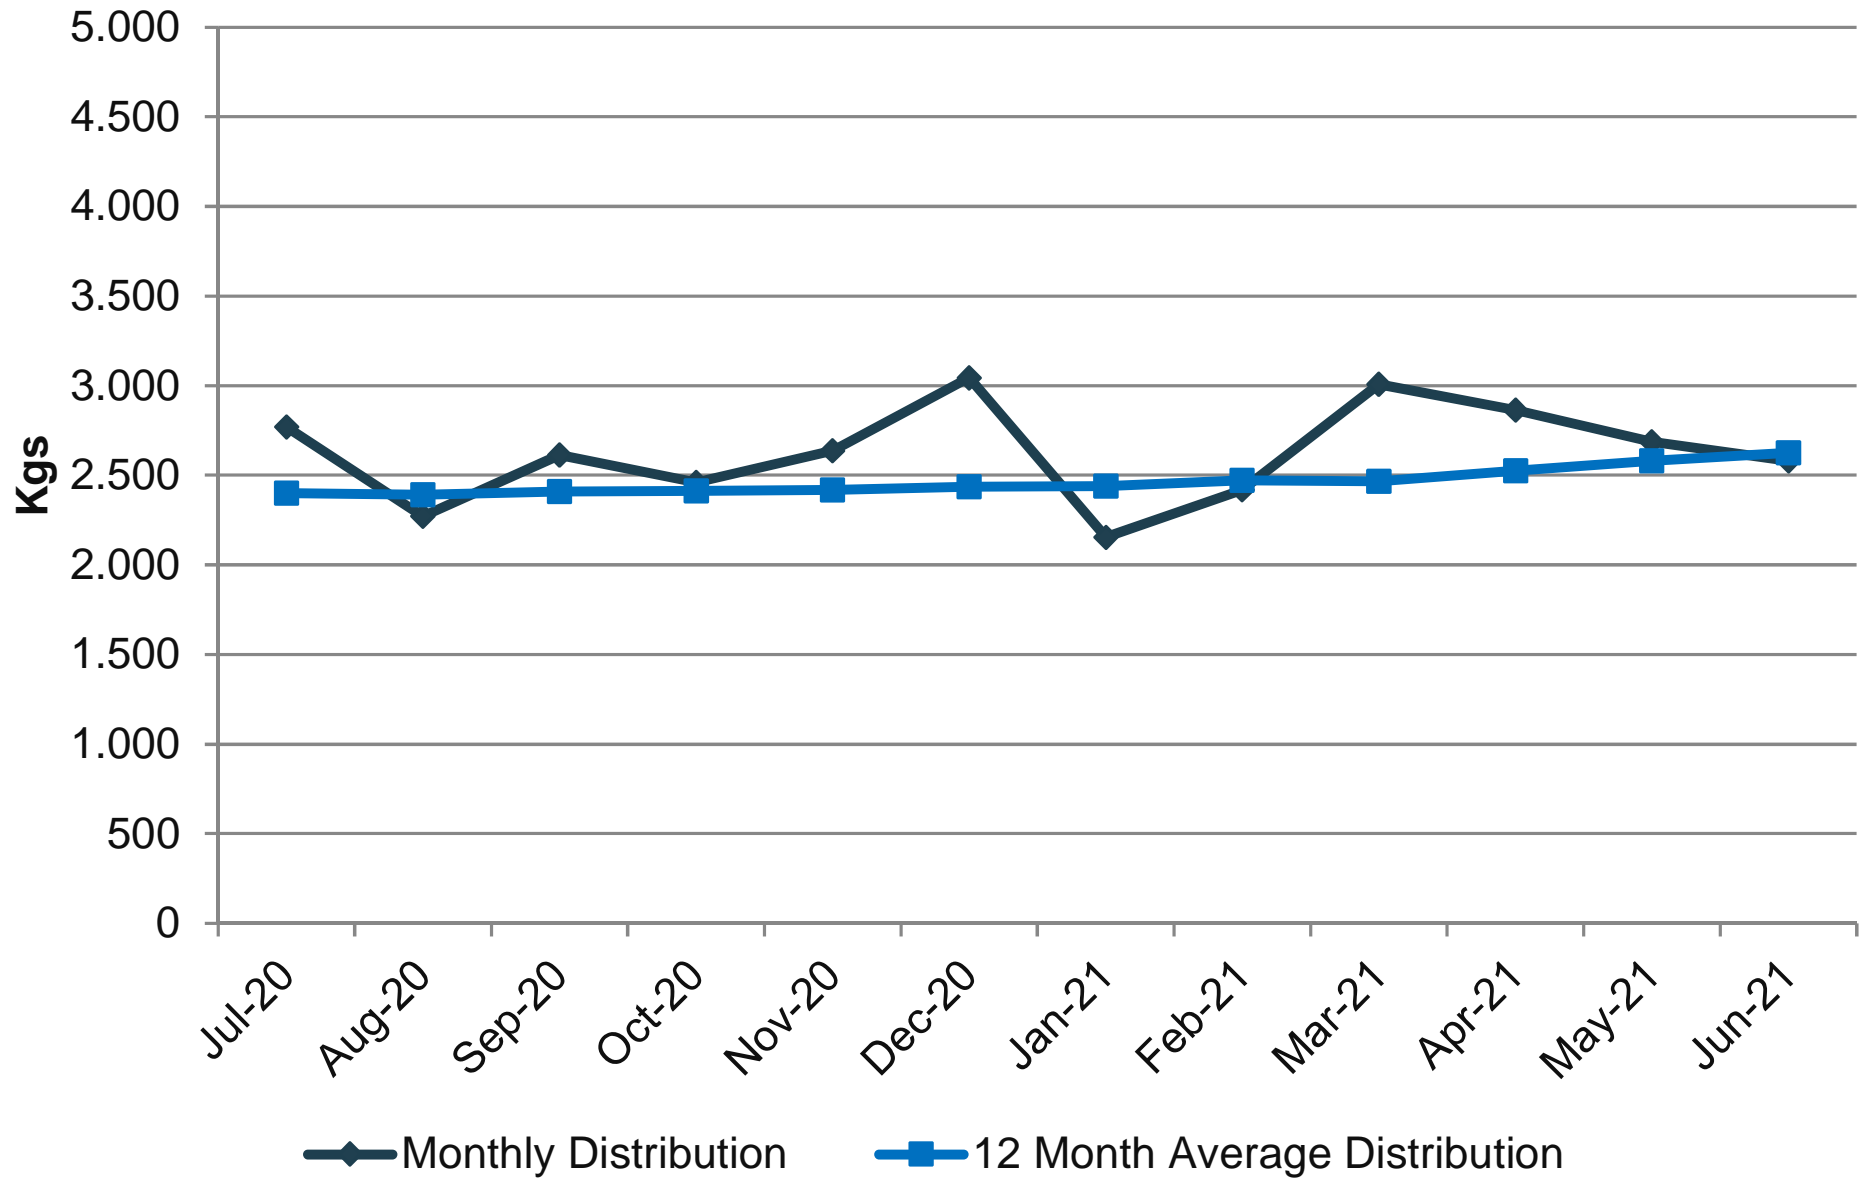

Germany - Albumin 20 - 25%

Germany
2020/2021 Monthly Distribution - Albumin 20 - 25%

Albumin 20 - 25% SUPPLY (Kgs)	Jul-20	Aug-20	Sep-20	Oct-20	Nov-20	Dec-20	Jan-21	Feb-21	Mar-21	Apr-21	May-21	Jun-21
Monthly Distribution	2.770,4	2.270,3	2.614,2	2.459,0	2.638,0	3.044,4	2.155,0	2.417,5	3.009,0	2.863,2	2.686,0	2.579,7