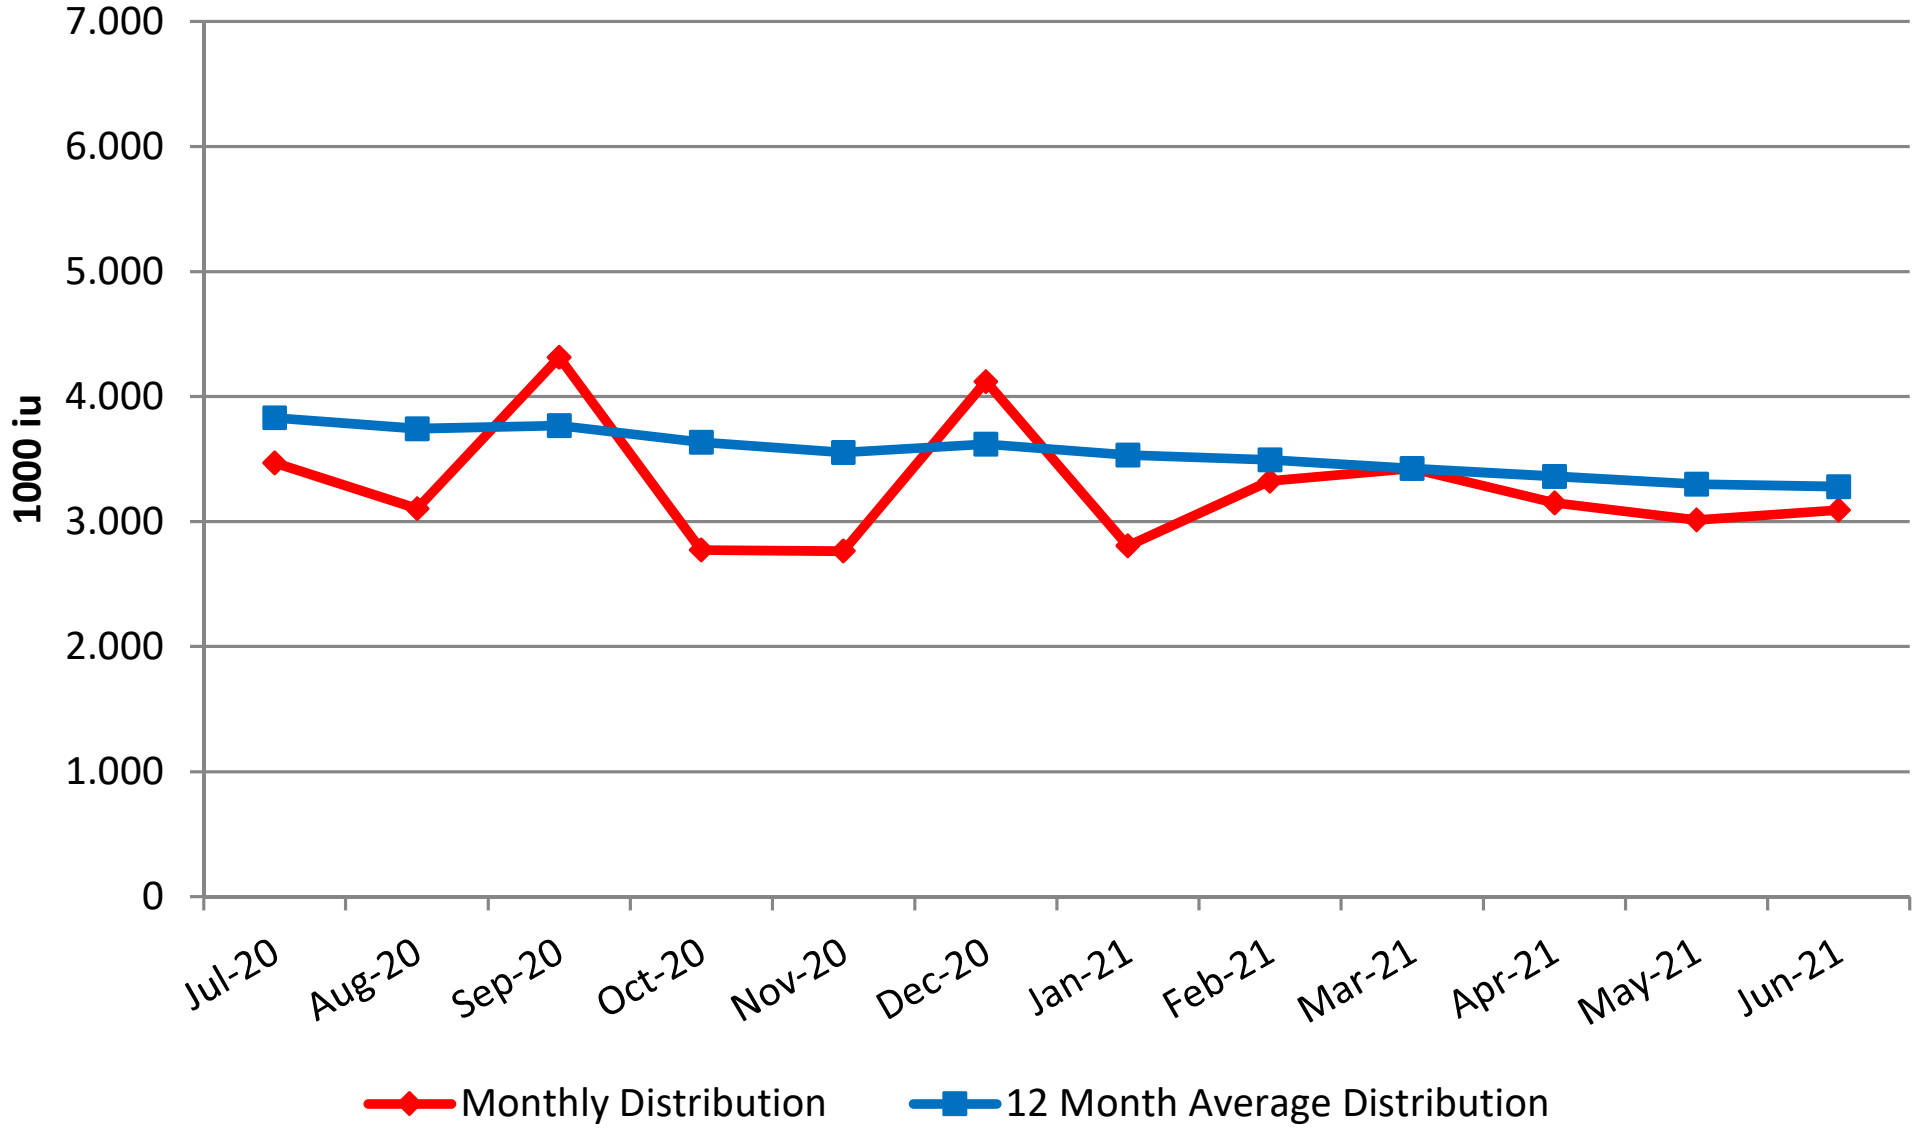

EU Total - Factor IX Plasmatic

2020/2021 Monthly Distribution - Factor IX Plasmatic

Factor IX Plasmatic ('000 i.u.)	Jul-20	Aug-20	Sep-20	Oct-20	Nov-20	Dec-20	Jan-21	Feb-21	Mar-21	Apr-21	May-21	Jun-21
Monthly Distribution	3.470,3	3.103,9	4.314,2	2.775,0	2.762,8	4.121,4	2.807,0	3.325,9	3.422,7	3.149,7	3.015,1	3.090,8