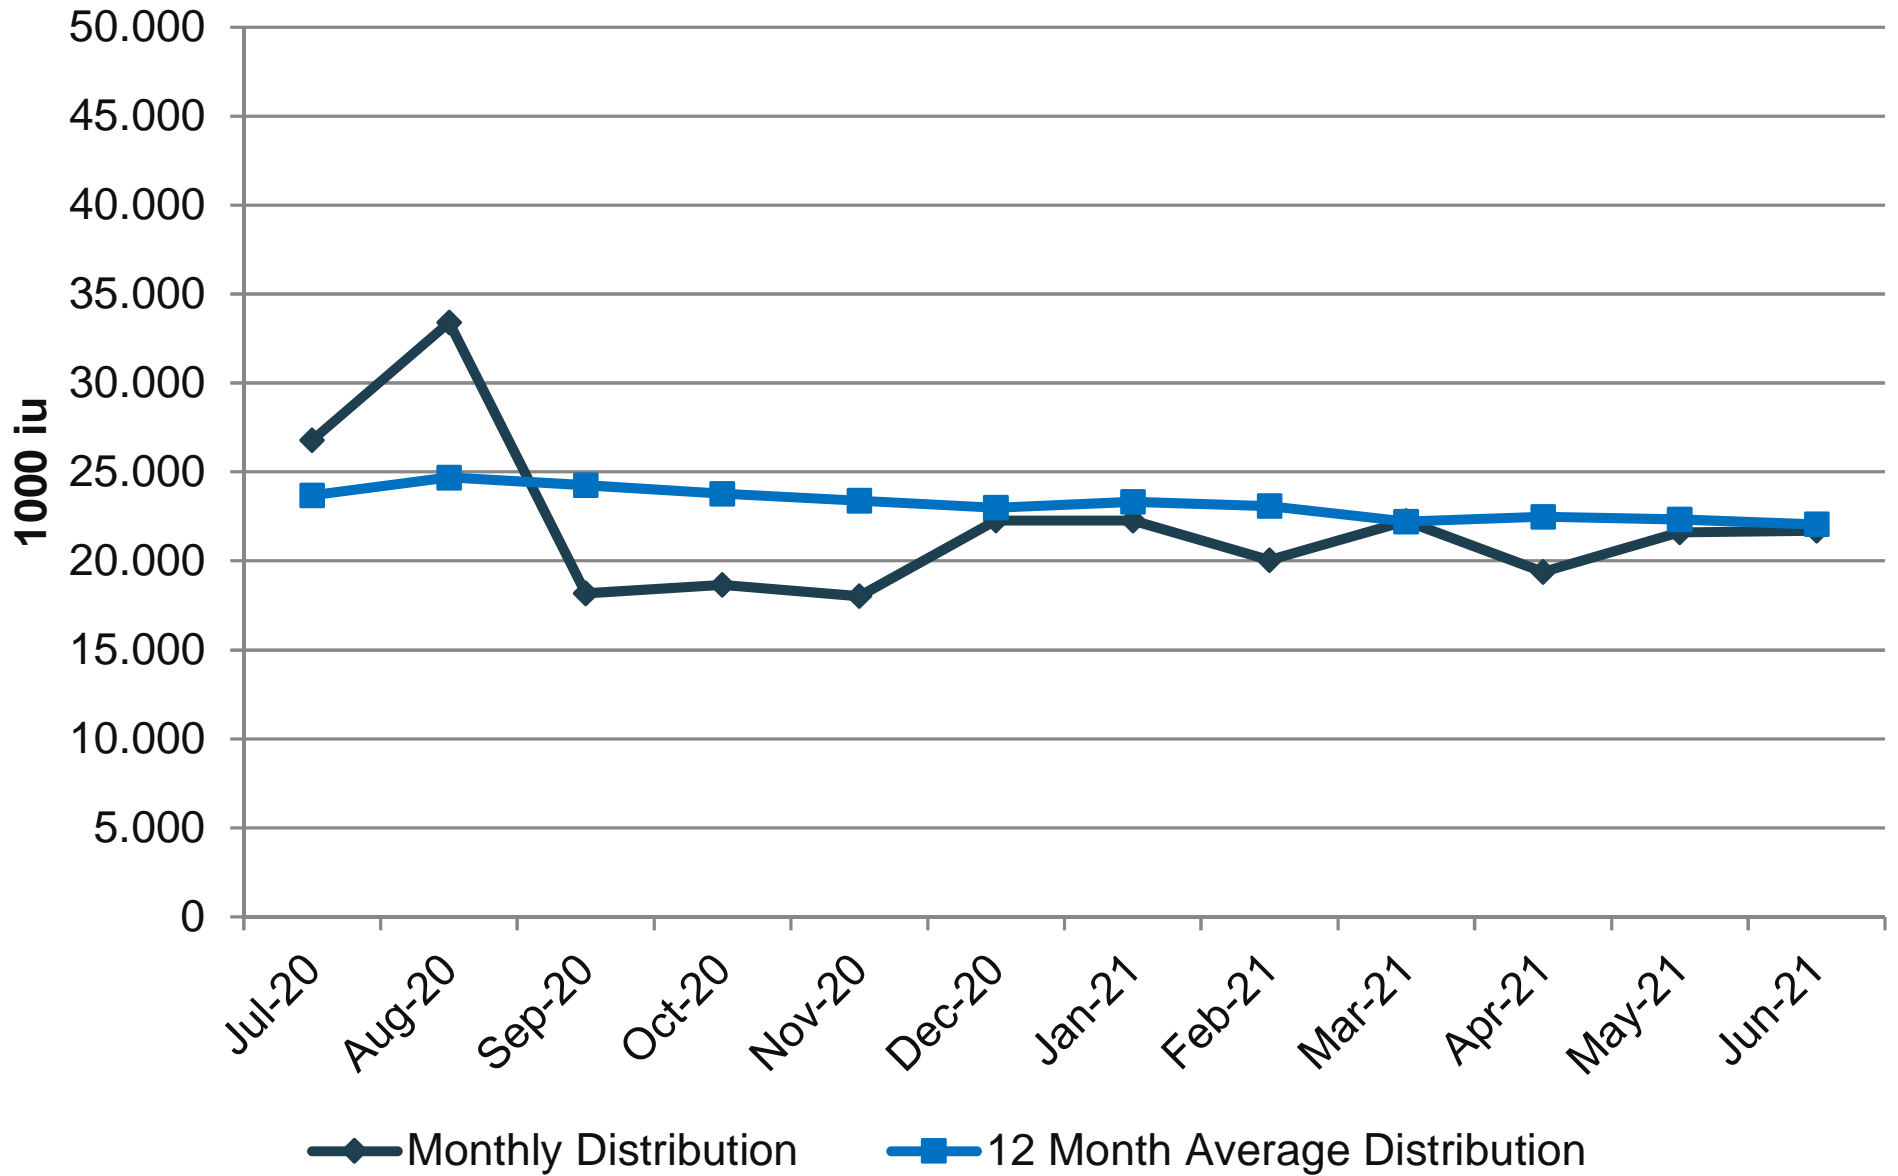

Germany - Factor VIII Plasmatic

Germany
2020/2021 Monthly Distribution - Factor VIII Plasmatic

Factor VIII Plasmatic SUPPLY ('000 i.u.)	Jul-20	Aug-20	Sep-20	Oct-20	Nov-20	Dec-20	Jan-21	Feb-21	Mar-21	Apr-21	May-21	Jun-21
Monthly Distribution	26.780,5	33.405,8	18.192,5	18.646,8	18.016,5	22.263,0	22.269,3	20.051,3	22.240,0	19.397,3	21.610,5	21.715,0