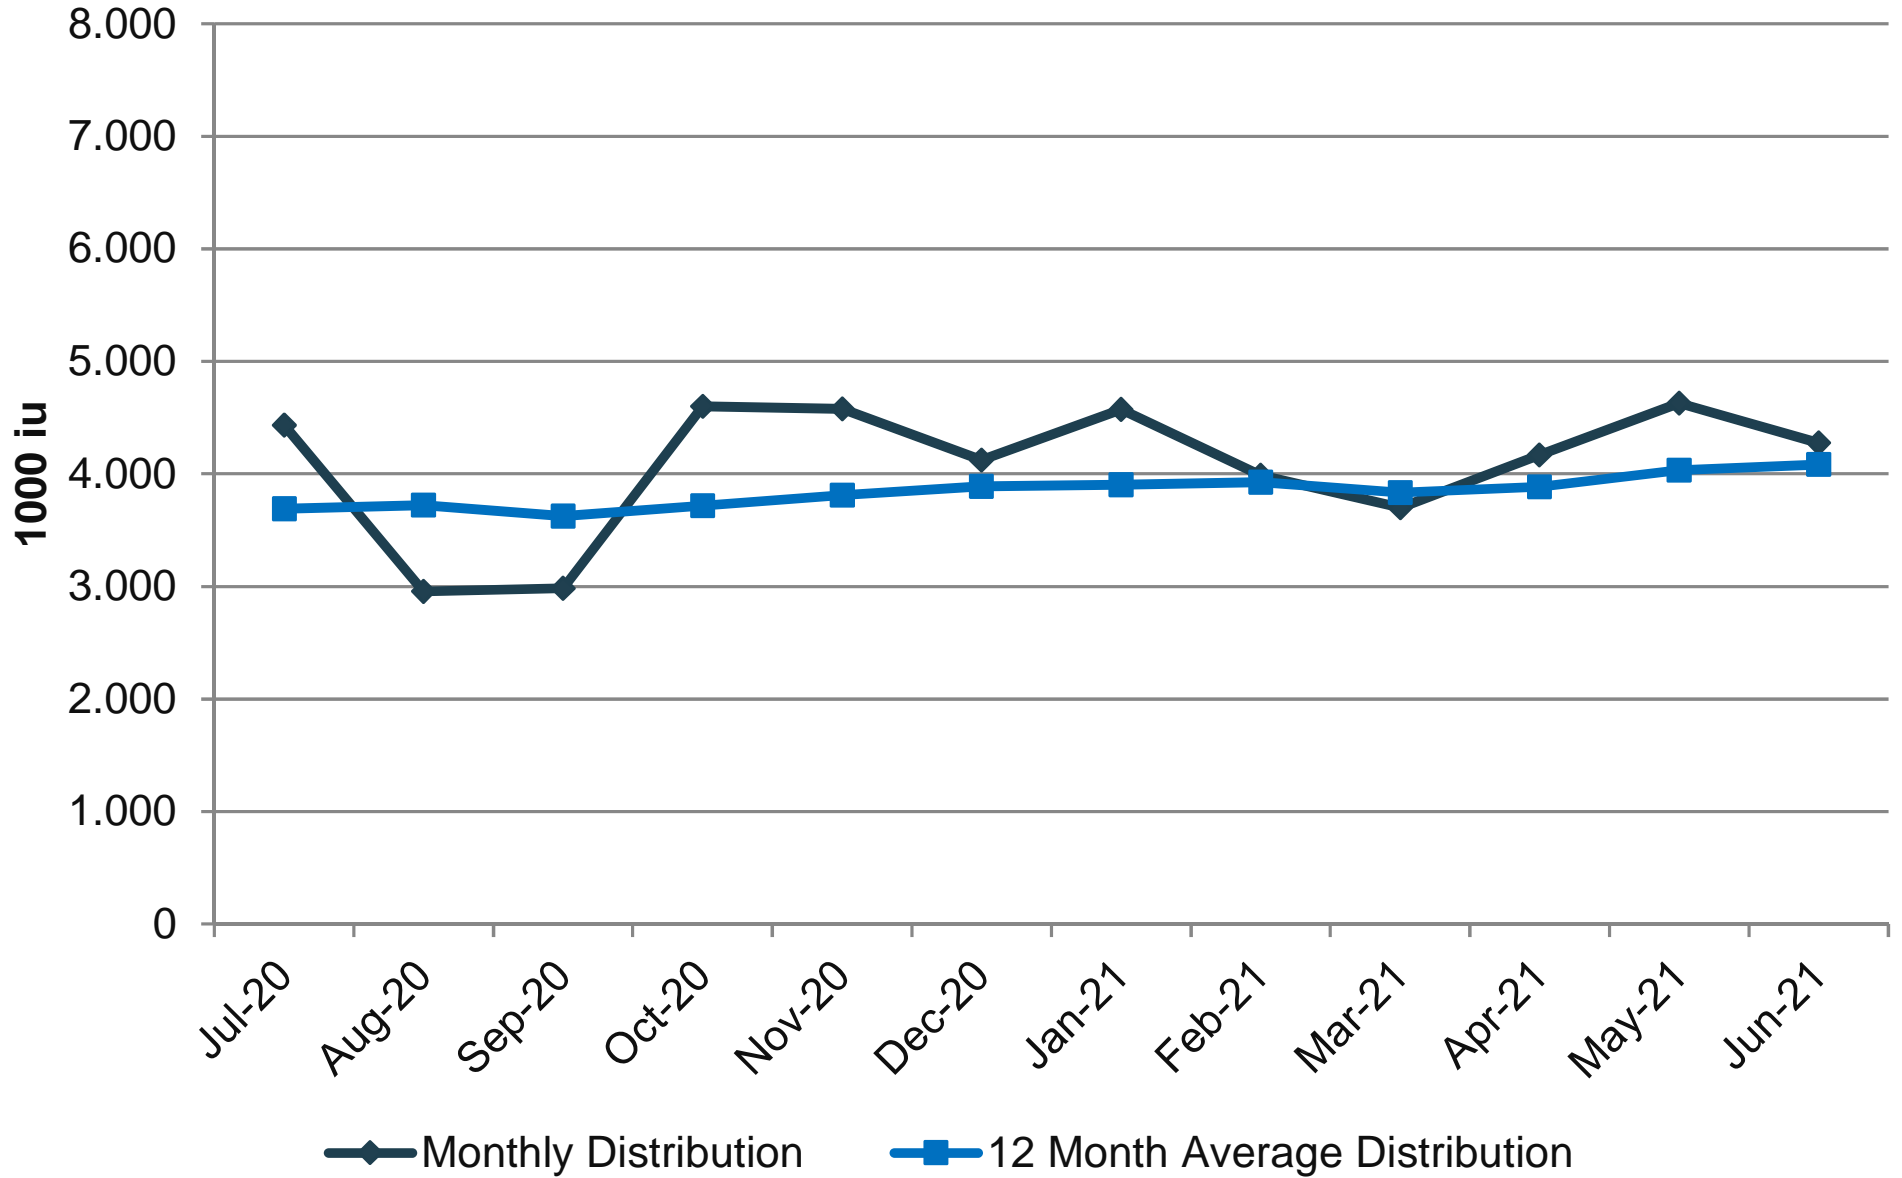

Italy - Factor VIII Plasmatic

Italy
2020/2021 Monthly Distribution - Factor VIII Plasmatic

Factor VIII Plasmatic SUPPLY ('000 i.u.)	Jul-20	Aug-20	Sep-20	Oct-20	Nov-20	Dec-20	Jan-21	Feb-21	Mar-21	Apr-21	May-21	Jun-21
Monthly Distribution	4.435,3	2.955,5	2.983,5	4.599,3	4.576,0	4.122,0	4.572,8	3.988,5	3.700,8	4.168,5	4.629,0	4.274,8