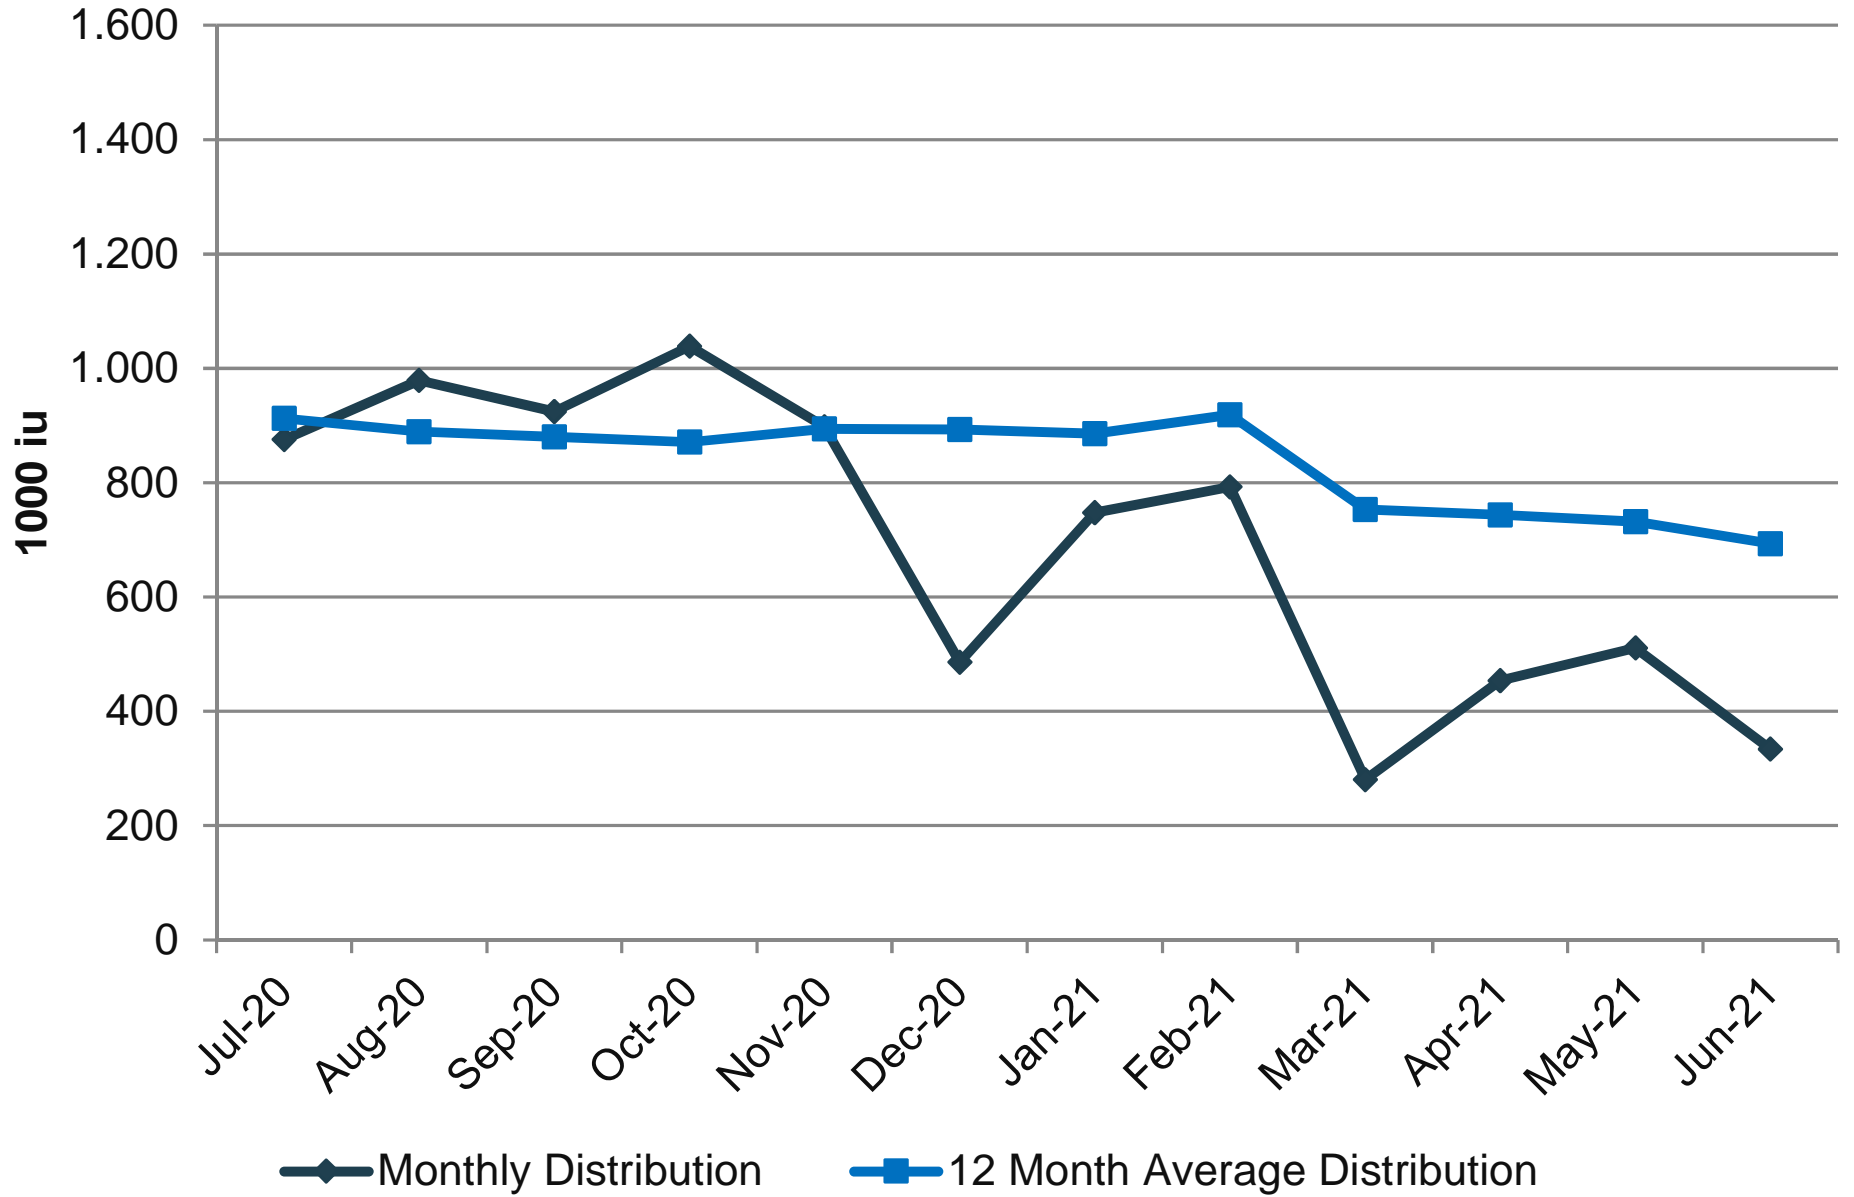

## Portugal - Factor VIII Plasmatic

**Portugal**  
**2020/2021 Monthly Distribution - Factor VIII Plasmatic**

<b>Factor VIII Plasmatic SUPPLY ('000 i.u.)</b>	<b>Jul-20</b>	<b>Aug-20</b>	<b>Sep-20</b>	<b>Oct-20</b>	<b>Nov-20</b>	<b>Dec-20</b>	<b>Jan-21</b>	<b>Feb-21</b>	<b>Mar-21</b>	<b>Apr-21</b>	<b>May-21</b>	<b>Jun-21</b>
Monthly Distribution	875,5	978,5	924,0	1.038,5	898,0	486,1	747,5	793,0	280,5	453,5	511,0	334,0

\*\*\*\* No reportable data available per SOPs (fewer than 6 consecutive months of 3 or more companies reporting).