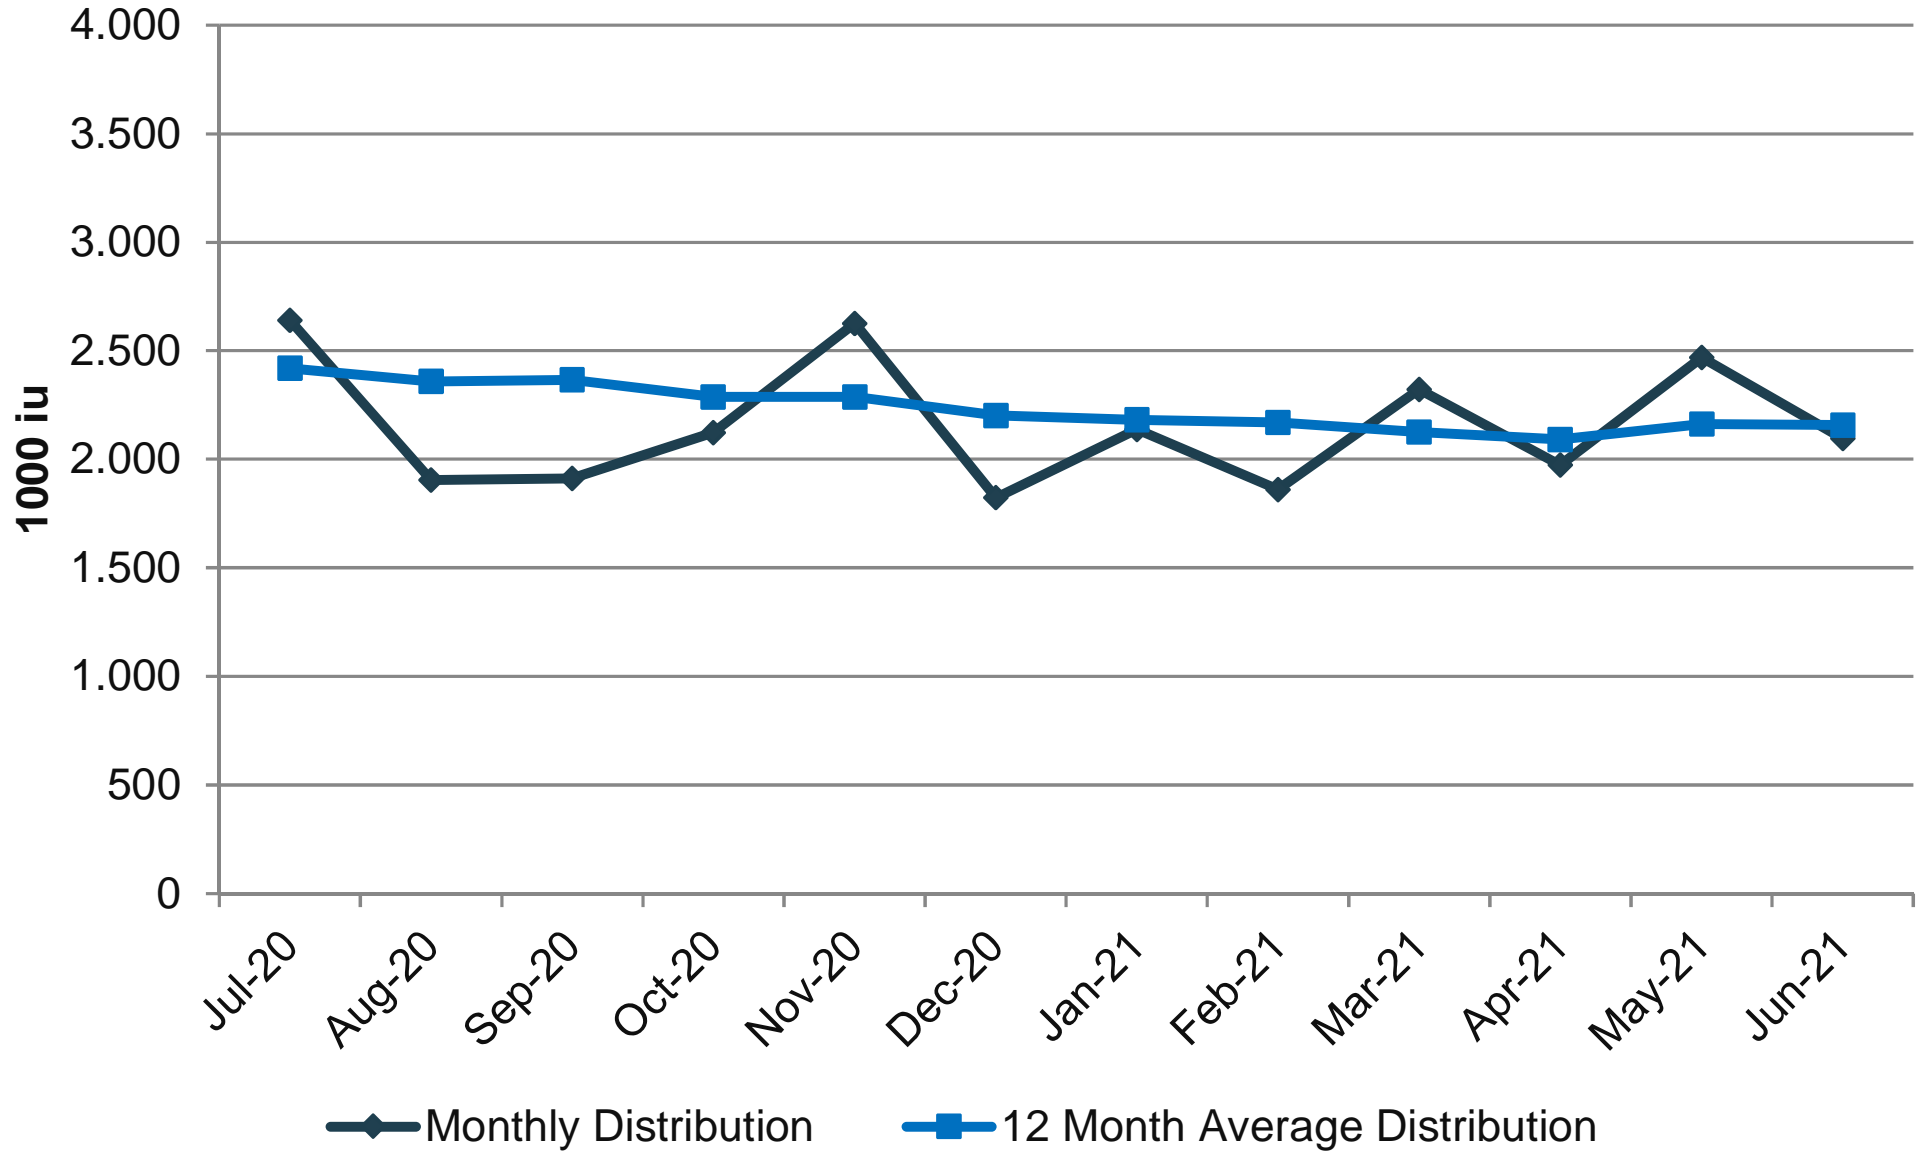

United Kingdom - Factor VIII Plasmatic

United Kingdom
2020/2021 Monthly Distribution - Factor VIII Plasmatic

Factor VIII Plasmatic SUPPLY ('000 i.u.)	Jul-20	Aug-20	Sep-20	Oct-20	Nov-20	Dec-20	Jan-21	Feb-21	Mar-21	Apr-21	May-21	Jun-21
Monthly Distribution	2.641,0	1.906,0	1.913,0	2.124,0	2.625,8	1.823,3	2.138,5	1.860,0	2.321,5	1.974,0	2.469,0	2.097,0