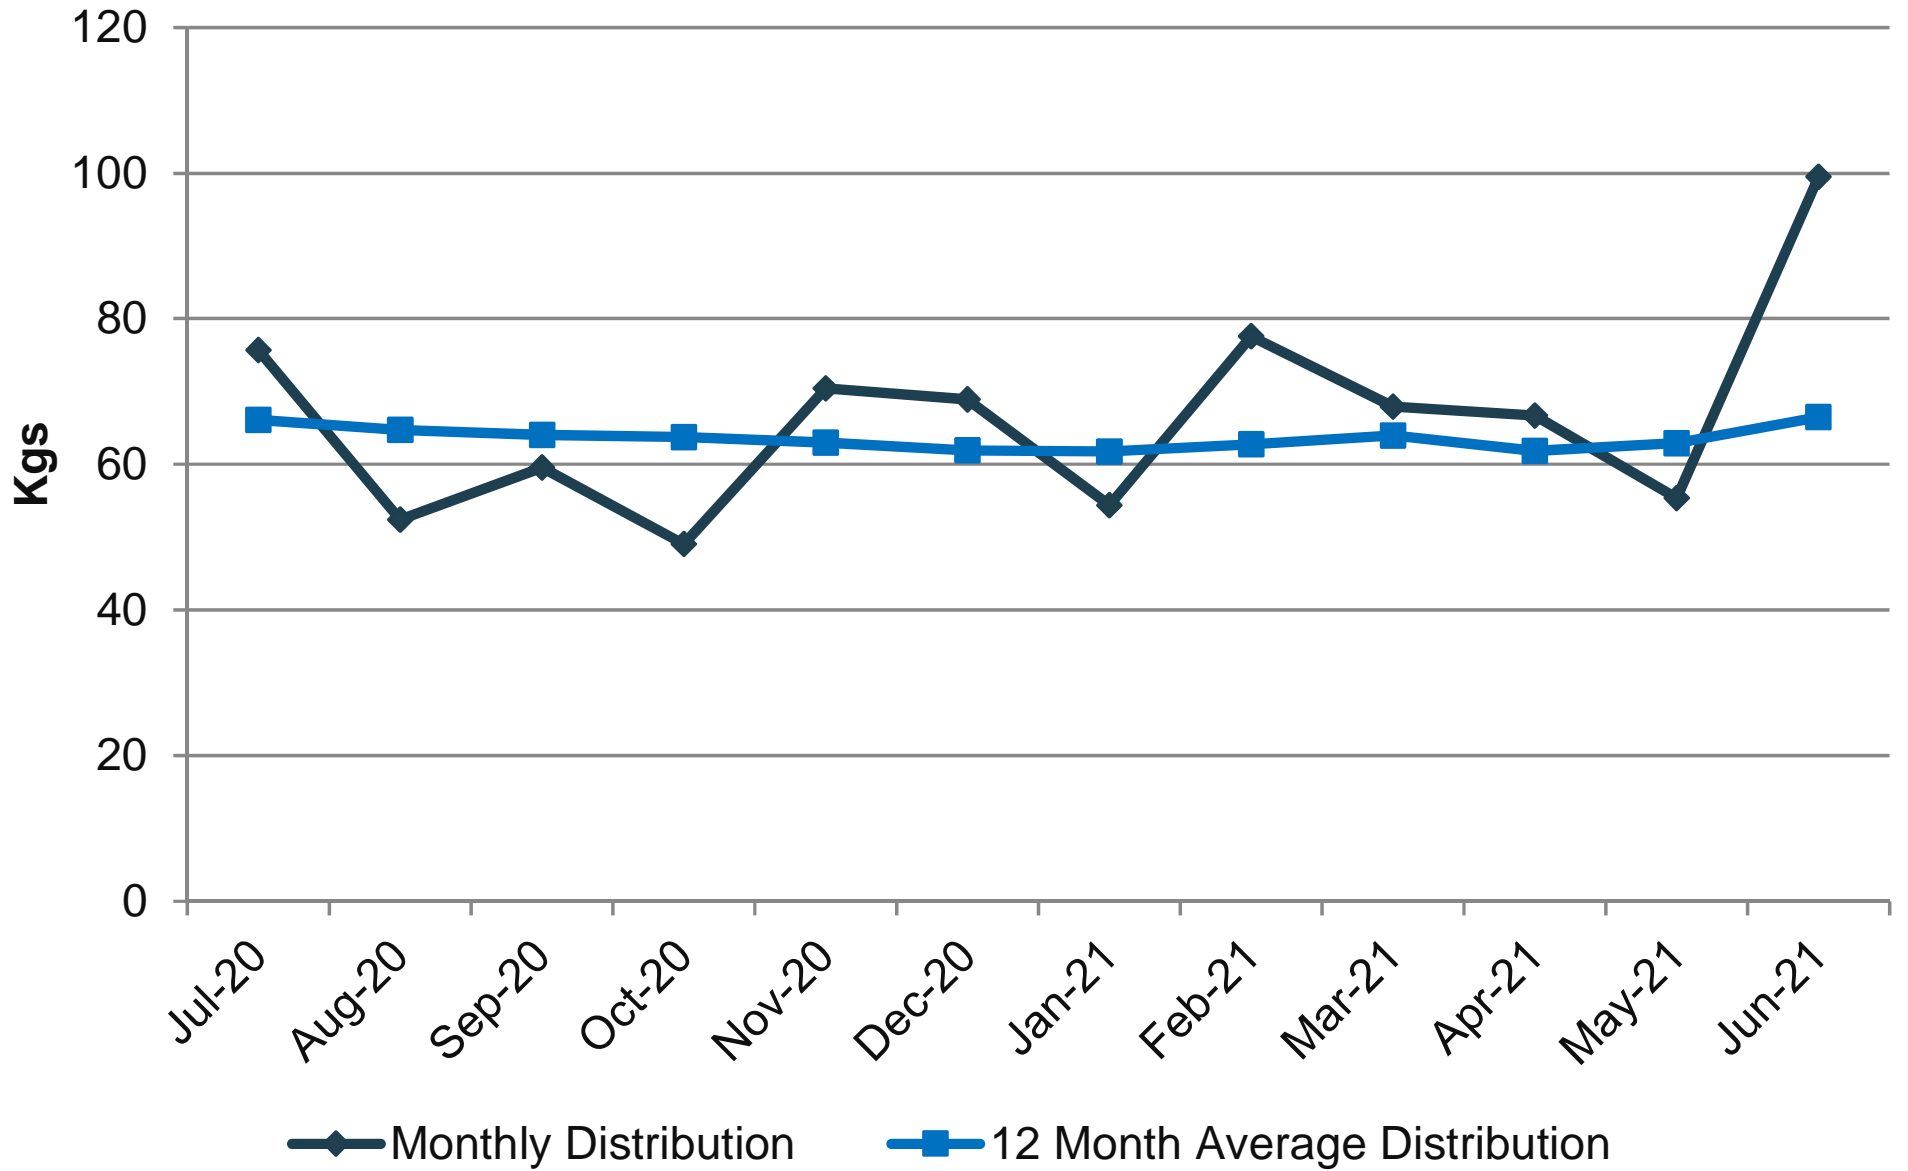

Ireland - IVIG

Ireland
2020/2021 Monthly Distribution - IVIG

IVIG SUPPLY (Kgs)	Jul-20	Aug-20	Sep-20	Oct-20	Nov-20	Dec-20	Jan-21	Feb-21	Mar-21	Apr-21	May-21	Jun-21
Monthly Distribution	75,7	52,4	59,6	49,0	70,5	69,0	54,4	77,6	68,0	66,7	55,4	99,5