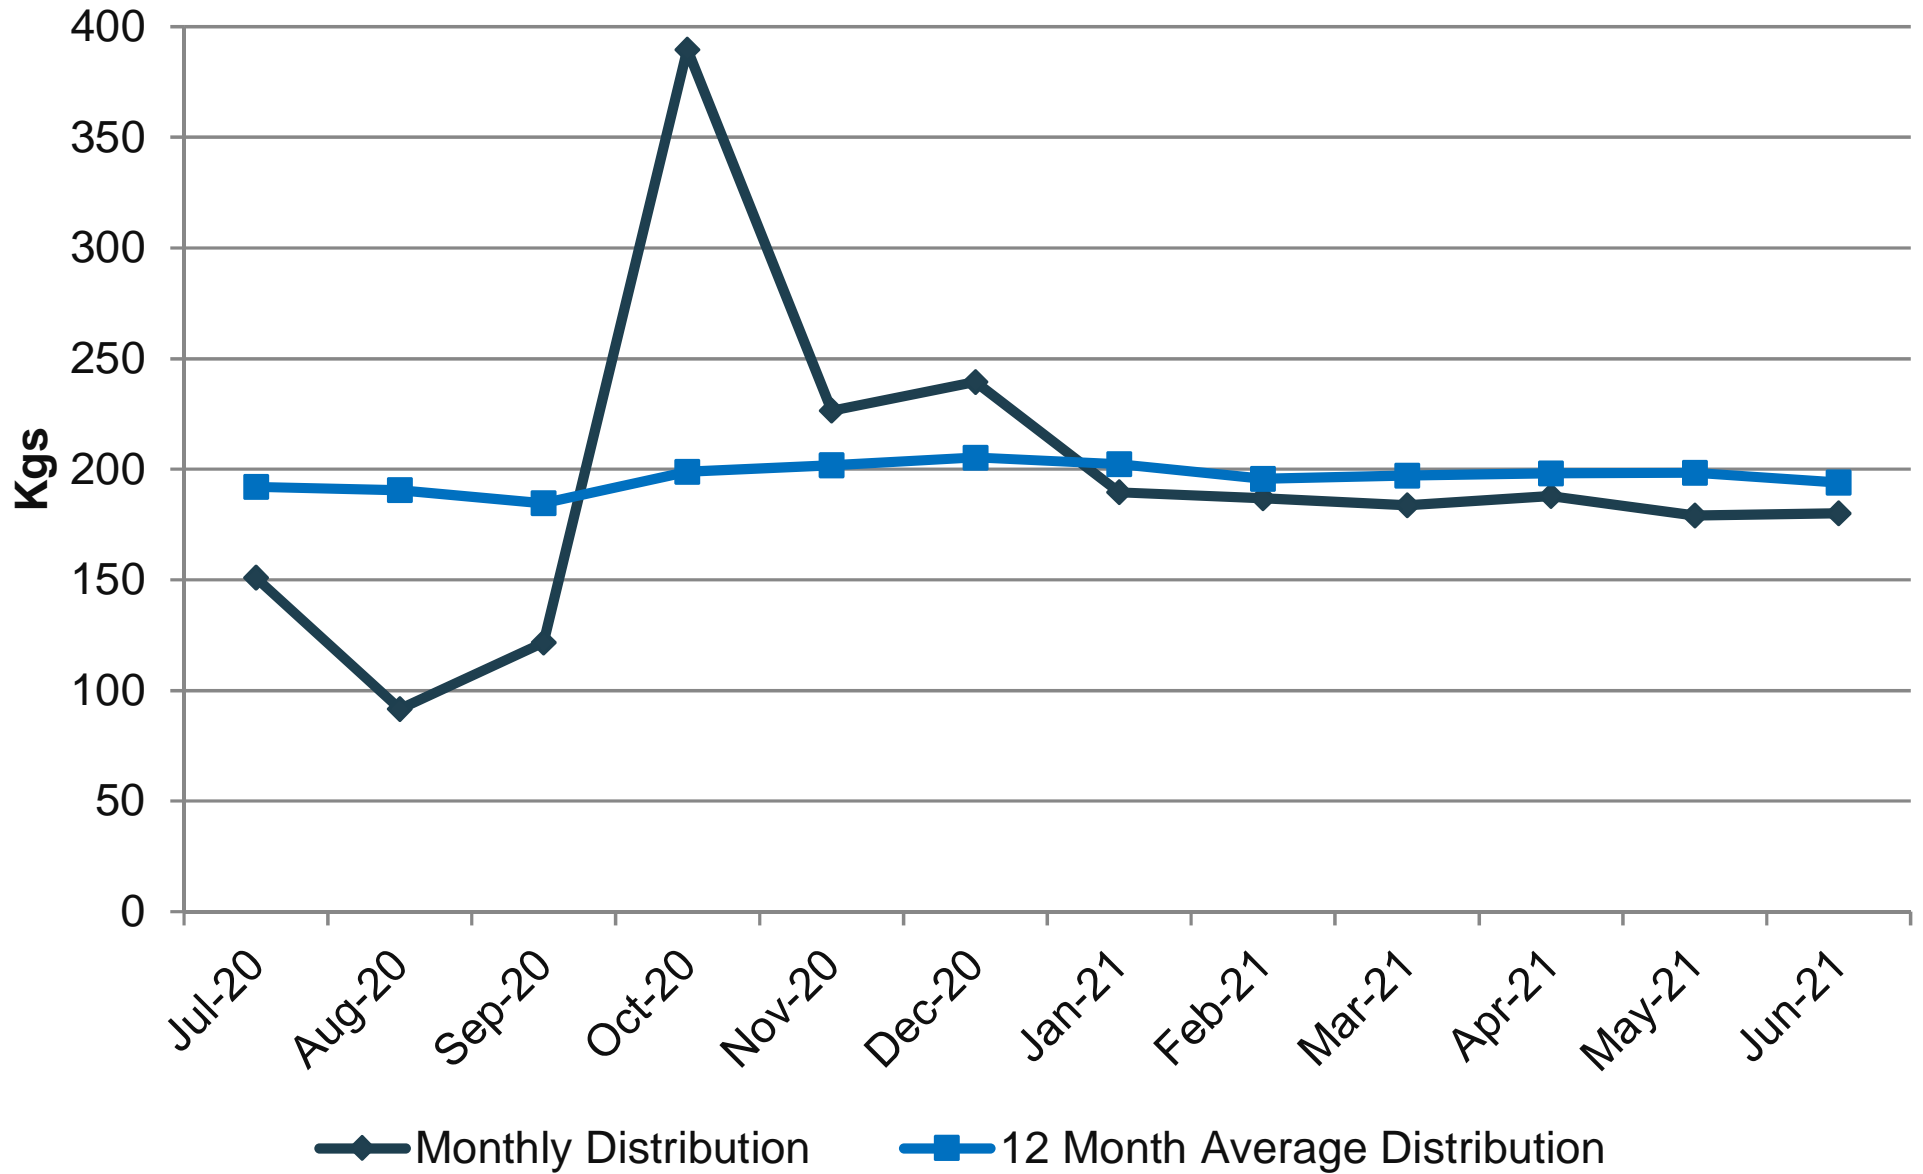

Italy - IVIG

Italy
2020/2021 Monthly Distribution - IVIG

IVIG SUPPLY (Kgs)	Jul-20	Aug-20	Sep-20	Oct-20	Nov-20	Dec-20	Jan-21	Feb-21	Mar-21	Apr-21	May-21	Jun-21
Monthly Distribution	151,0	91,6	121,7	389,7	226,6	239,5	189,6	187,0	183,8	187,9	179,0	180,0