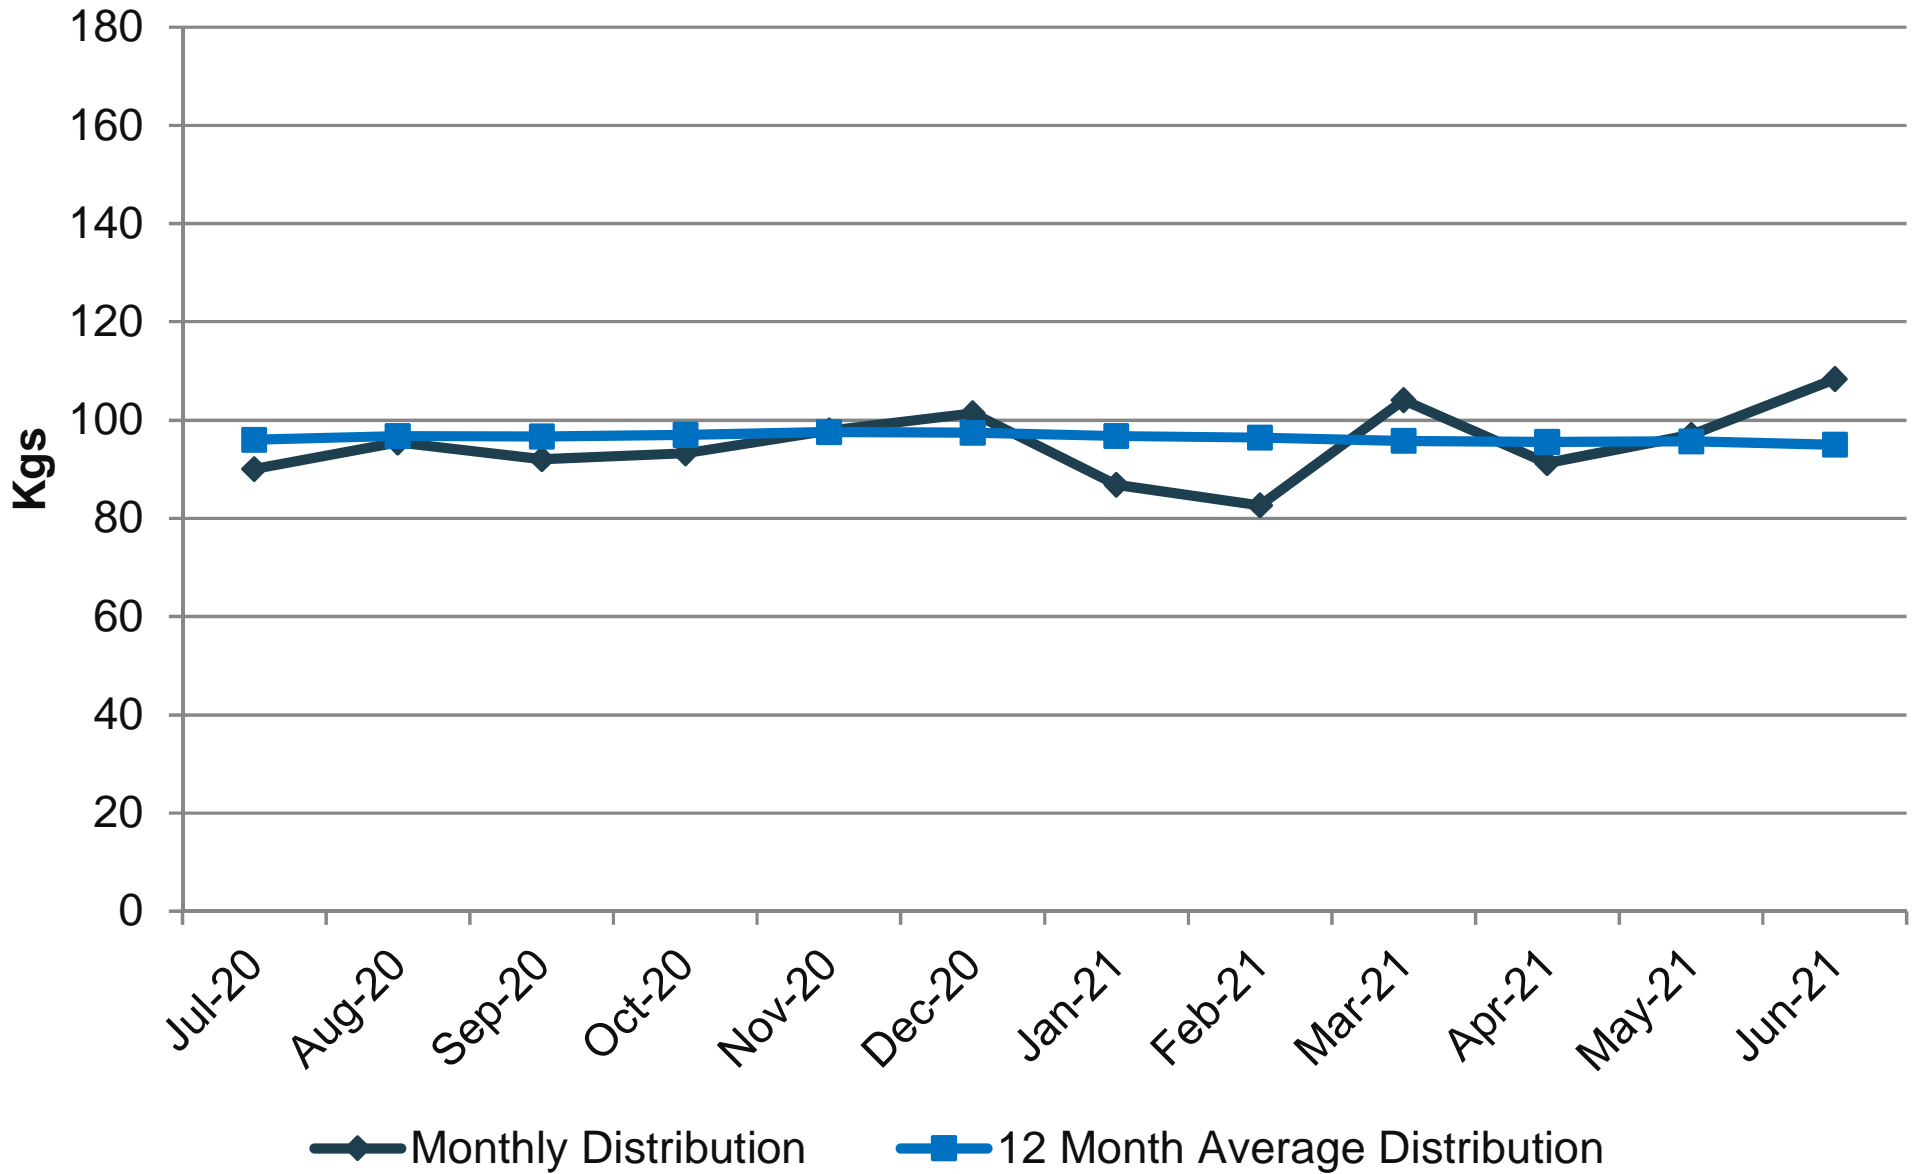

Sweden - IVIG

Sweden
2020/2021 Monthly Distribution - IVIG

IVIG SUPPLY (Kgs)	Jul-20	Aug-20	Sep-20	Oct-20	Nov-20	Dec-20	Jan-21	Feb-21	Mar-21	Apr-21	May-21	Jun-21
Monthly Distribution	90,0	95,4	92,0	93,2	97,9	101,4	86,8	82,6	104,0	91,3	97,0	108,3