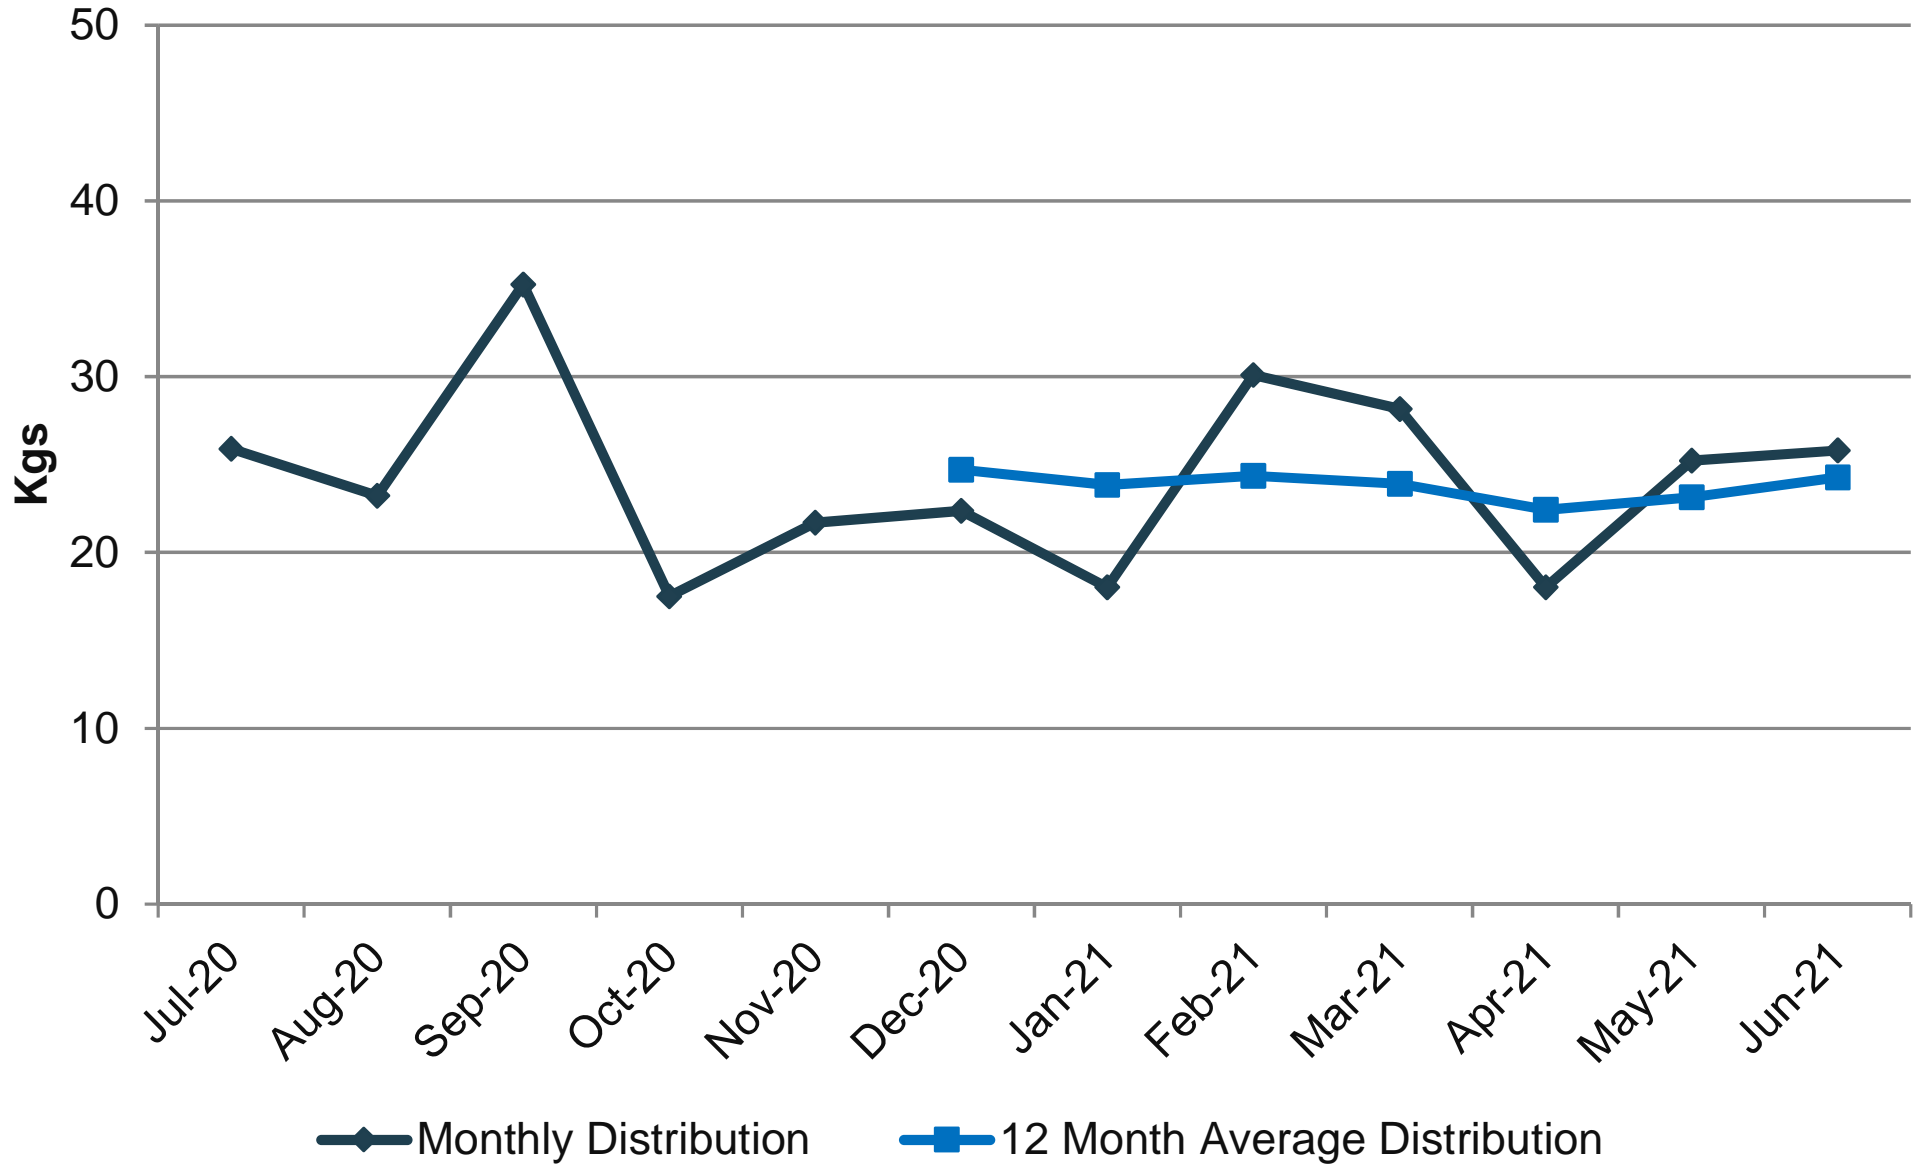

Norway - SC/IM IG

Norway
2020/2021 Monthly Distribution - SC/IM IG

SC/IM IG SUPPLY (Kgs)	Jul-20	Aug-20	Sep-20	Oct-20	Nov-20	Dec-20	Jan-21	Feb-21	Mar-21	Apr-21	May-21	Jun-21
Monthly Distribution	25,9	23,2	35,3	17,5	21,7	22,4	18,0	30,1	28,2	18,0	25,2	25,8