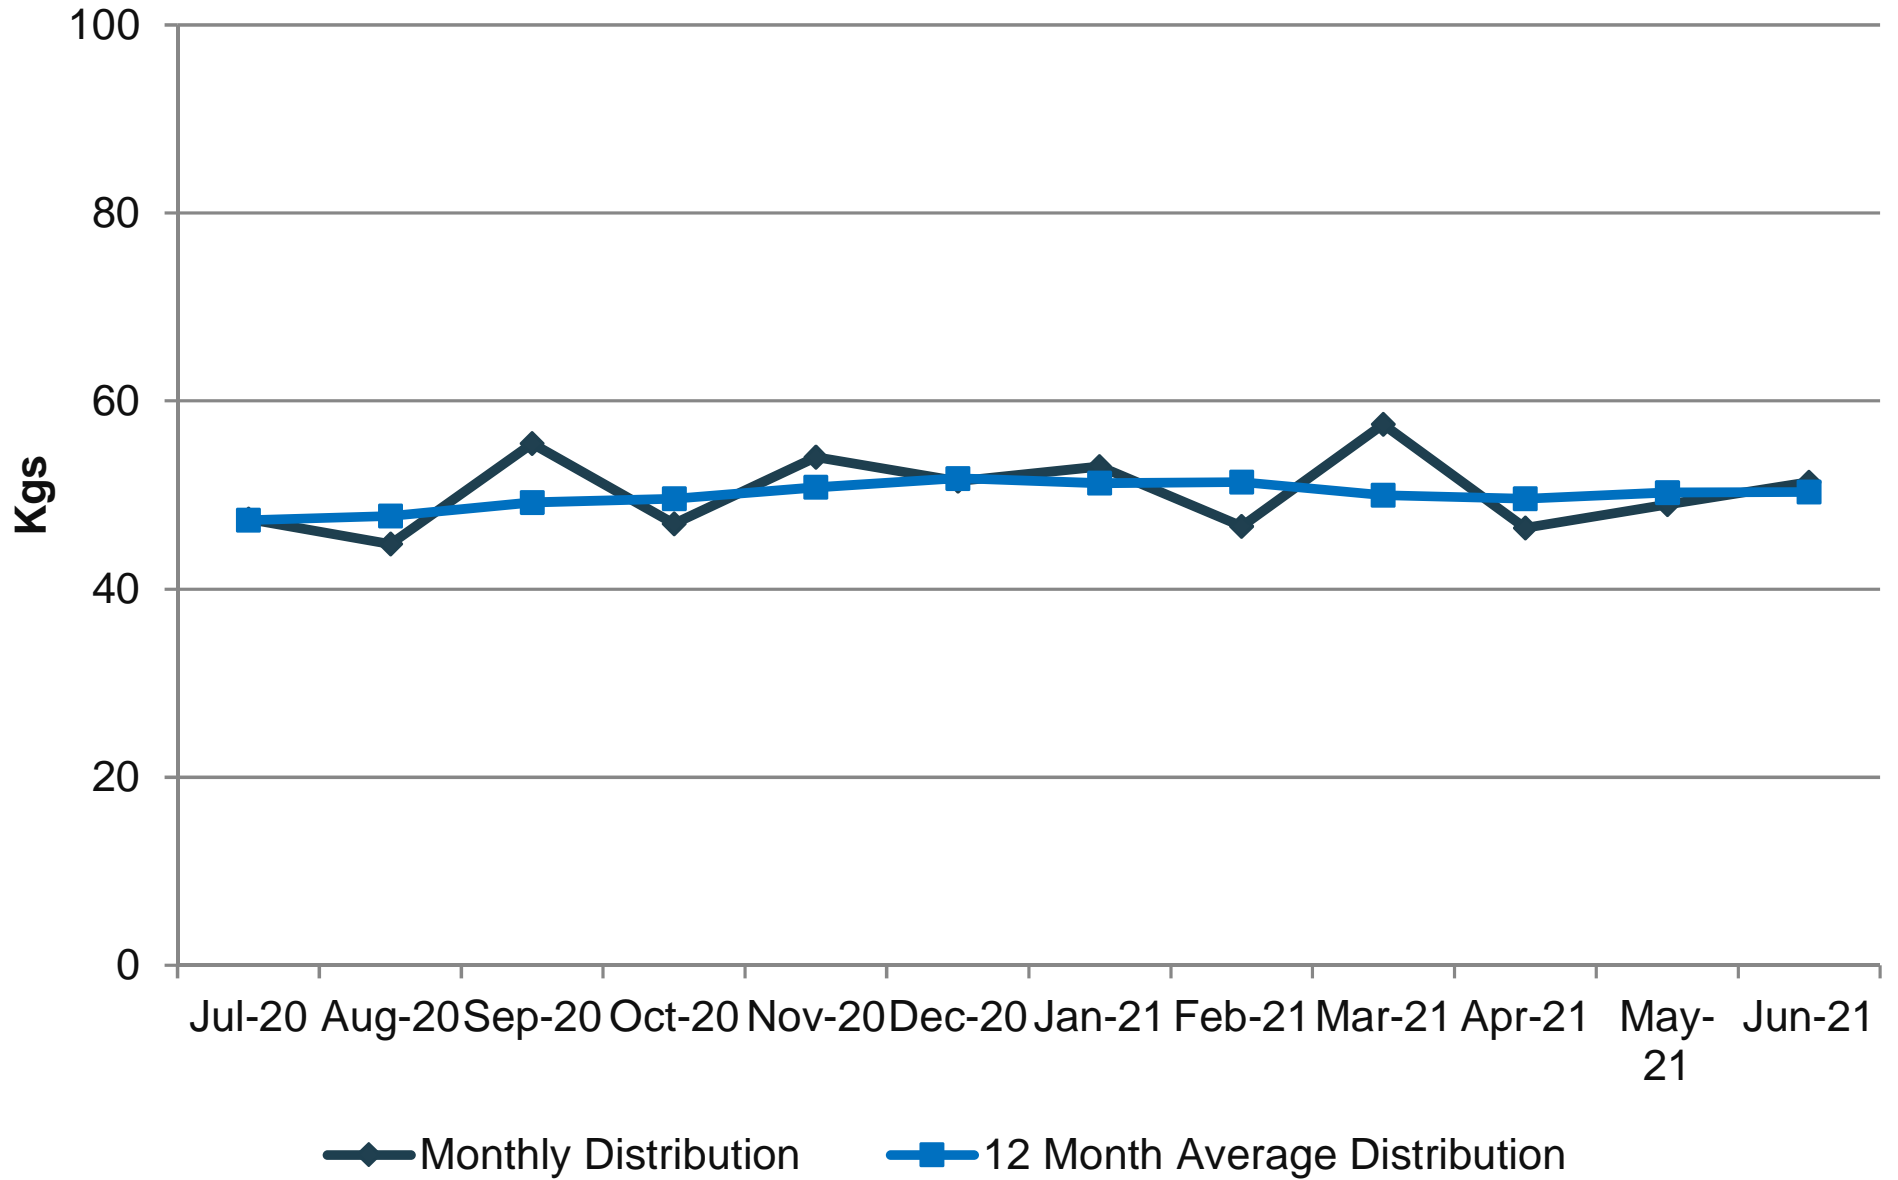

Sweden - SC/IM IG

Sweden
2020/2021 Monthly Distribution - SC/IM IG

SC/IM IG SUPPLY (Kgs)	Jul-20	Aug-20	Sep-20	Oct-20	Nov-20	Dec-20	Jan-21	Feb-21	Mar-21	Apr-21	May-21	Jun-21
Monthly Distribution	47,4	44,8	55,5	47,0	54,1	51,5	53,0	46,7	57,5	46,5	49,0	51,4