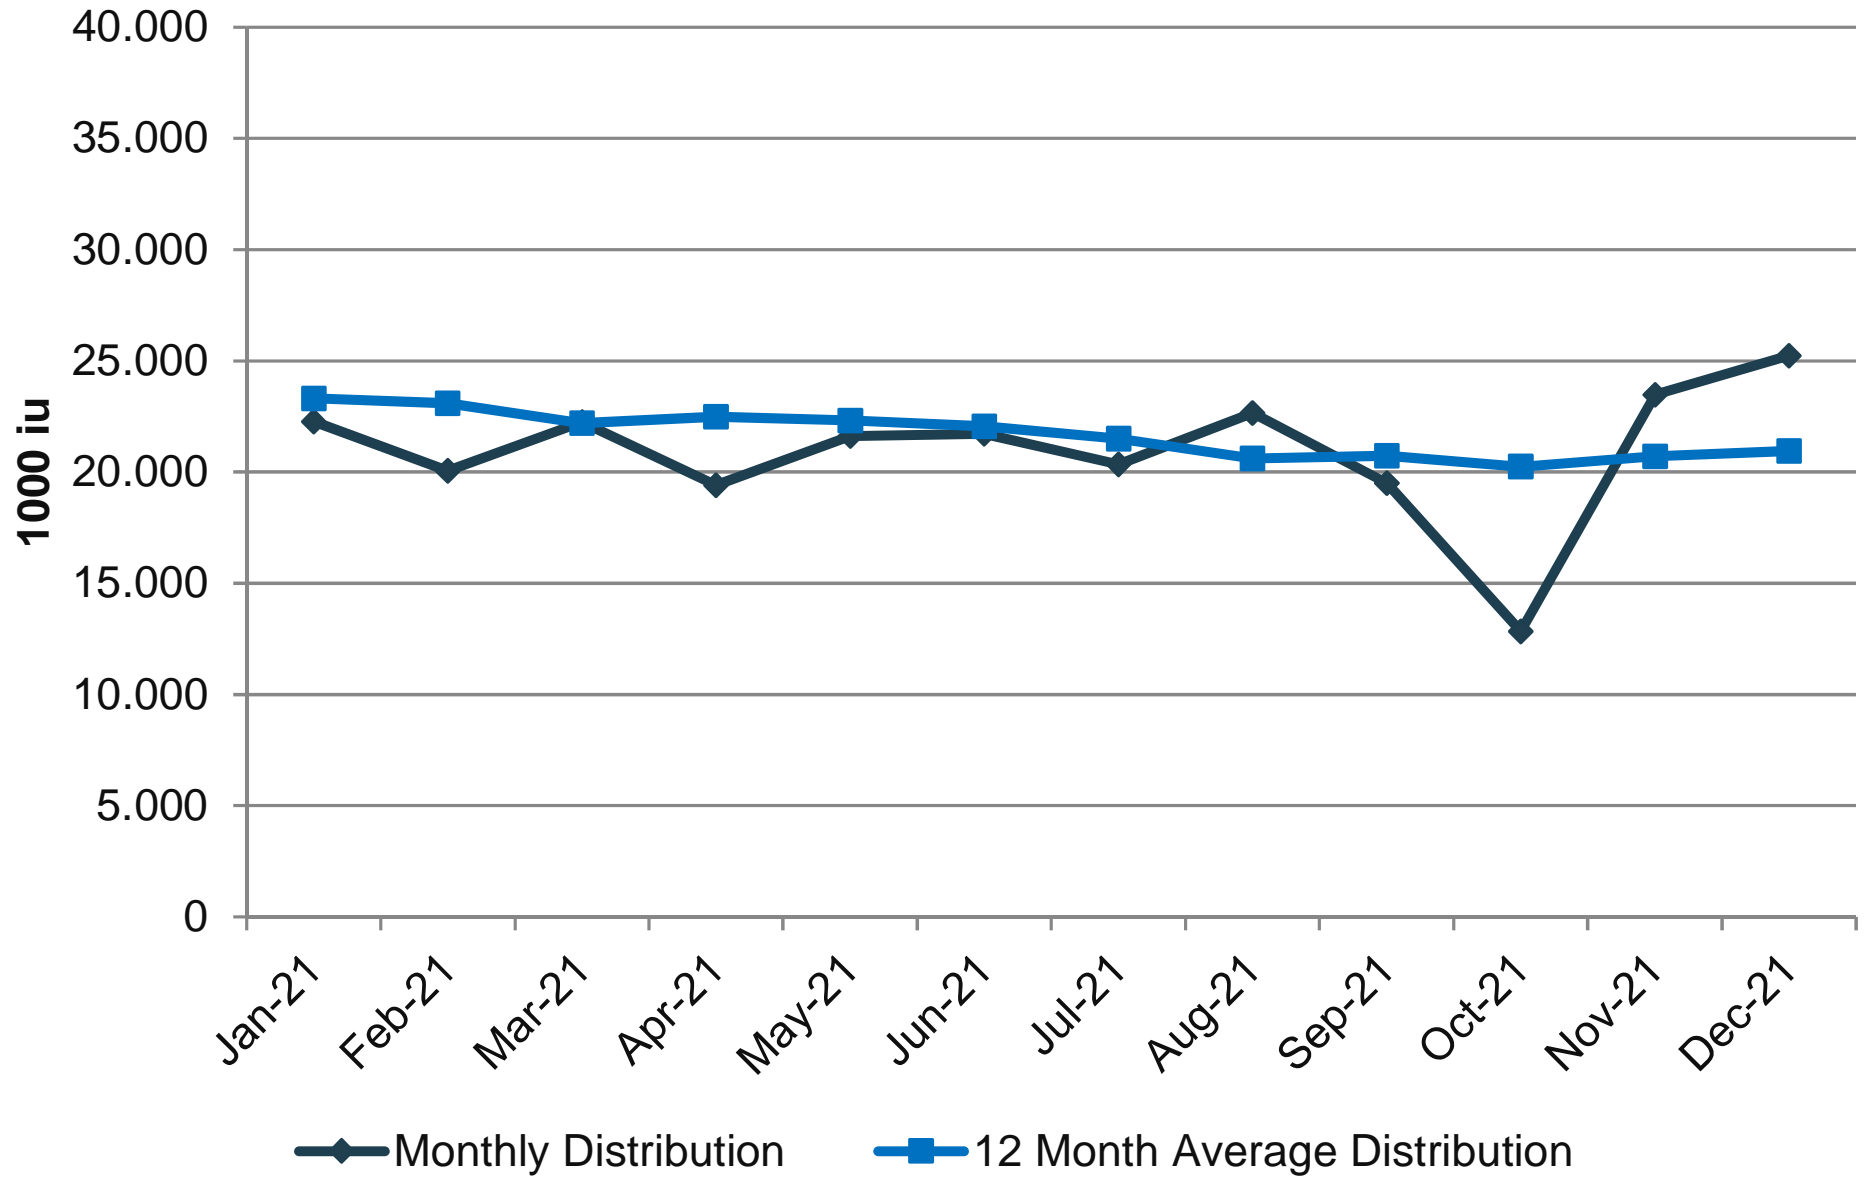

Germany - Factor VIII Plasmatic

Germany
2021 Monthly Distribution - Factor VIII Plasmatic

Factor VIII Plasmatic SUPPLY ('000 i.u.)	Jan-21	Feb-21	Mar-21	Apr-21	May-21	Jun-21	Jul-21	Aug-21	Sep-21	Oct-21	Nov-21	Dec-21
Monthly Distribution	22.269,3	20.051,3	22.240,0	19.397,3	21.610,5	21.715,0	20.342,5	22.646,5	19.498,8	12.842,8	23.468,5	25.236,0