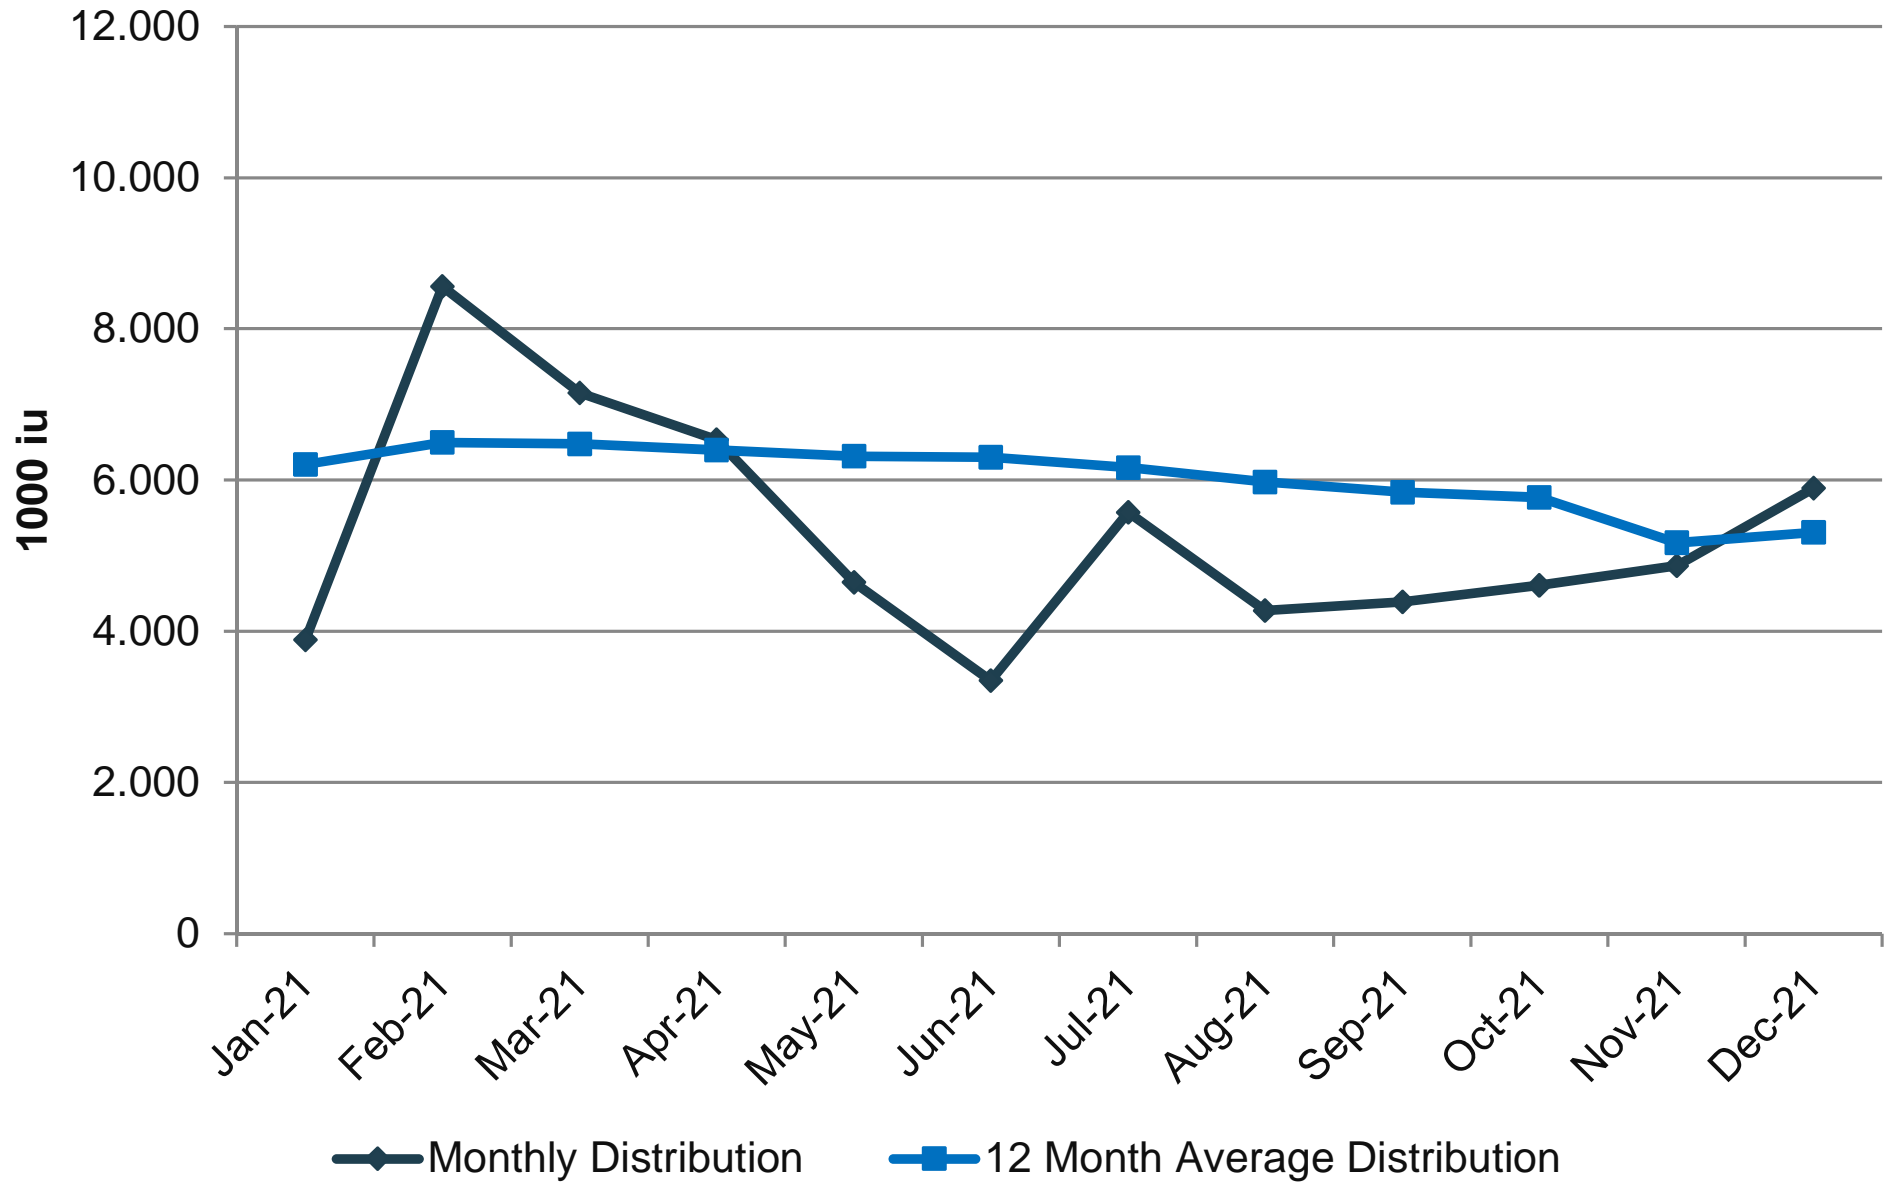

Spain - Factor VIII Plasmatic

Spain
2021 Monthly Distribution - Factor VIII Plasmatic

Factor VIII Plasmatic SUPPLY ('000 i.u.)	Jan-21	Feb-21	Mar-21	Apr-21	May-21	Jun-21	Jul-21	Aug-21	Sep-21	Oct-21	Nov-21	Dec-21
Monthly Distribution	3.884,5	8.561,8	7.151,0	6.530,8	4.647,3	3.346,8	5.574,5	4.275,3	4.386,3	4.606,3	4.867,0	5.893,5