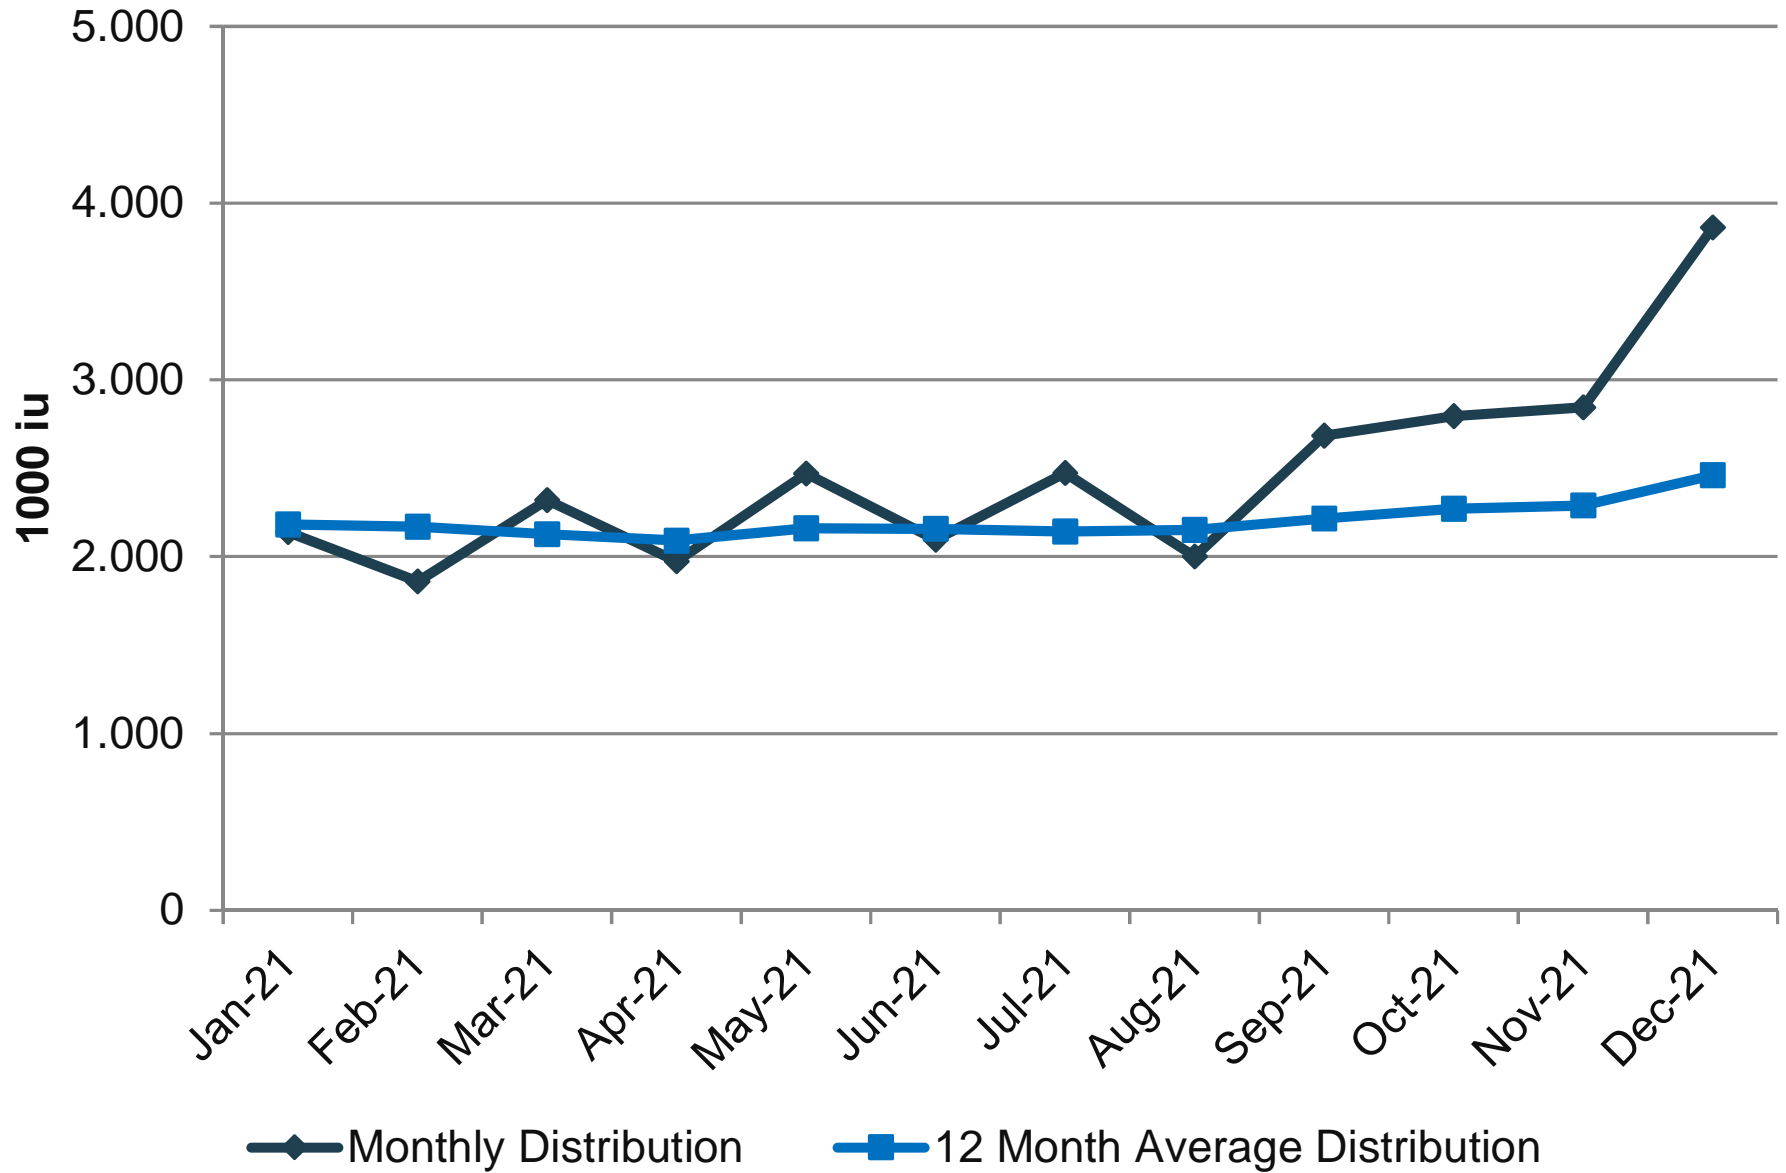

United Kingdom - Factor VIII Plasmatic

United Kingdom
2021 Monthly Distribution - Factor VIII Plasmatic

Factor VIII Plasmatic SUPPLY ('000 i.u.)	Jan-21	Feb-21	Mar-21	Apr-21	May-21	Jun-21	Jul-21	Aug-21	Sep-21	Oct-21	Nov-21	Dec-21
Monthly Distribution	2.138,5	1.860,0	2.321,5	1.974,0	2.469,0	2.097,0	2.473,0	2.003,0	2.685,0	2.796,3	2.845,8	3.862,3