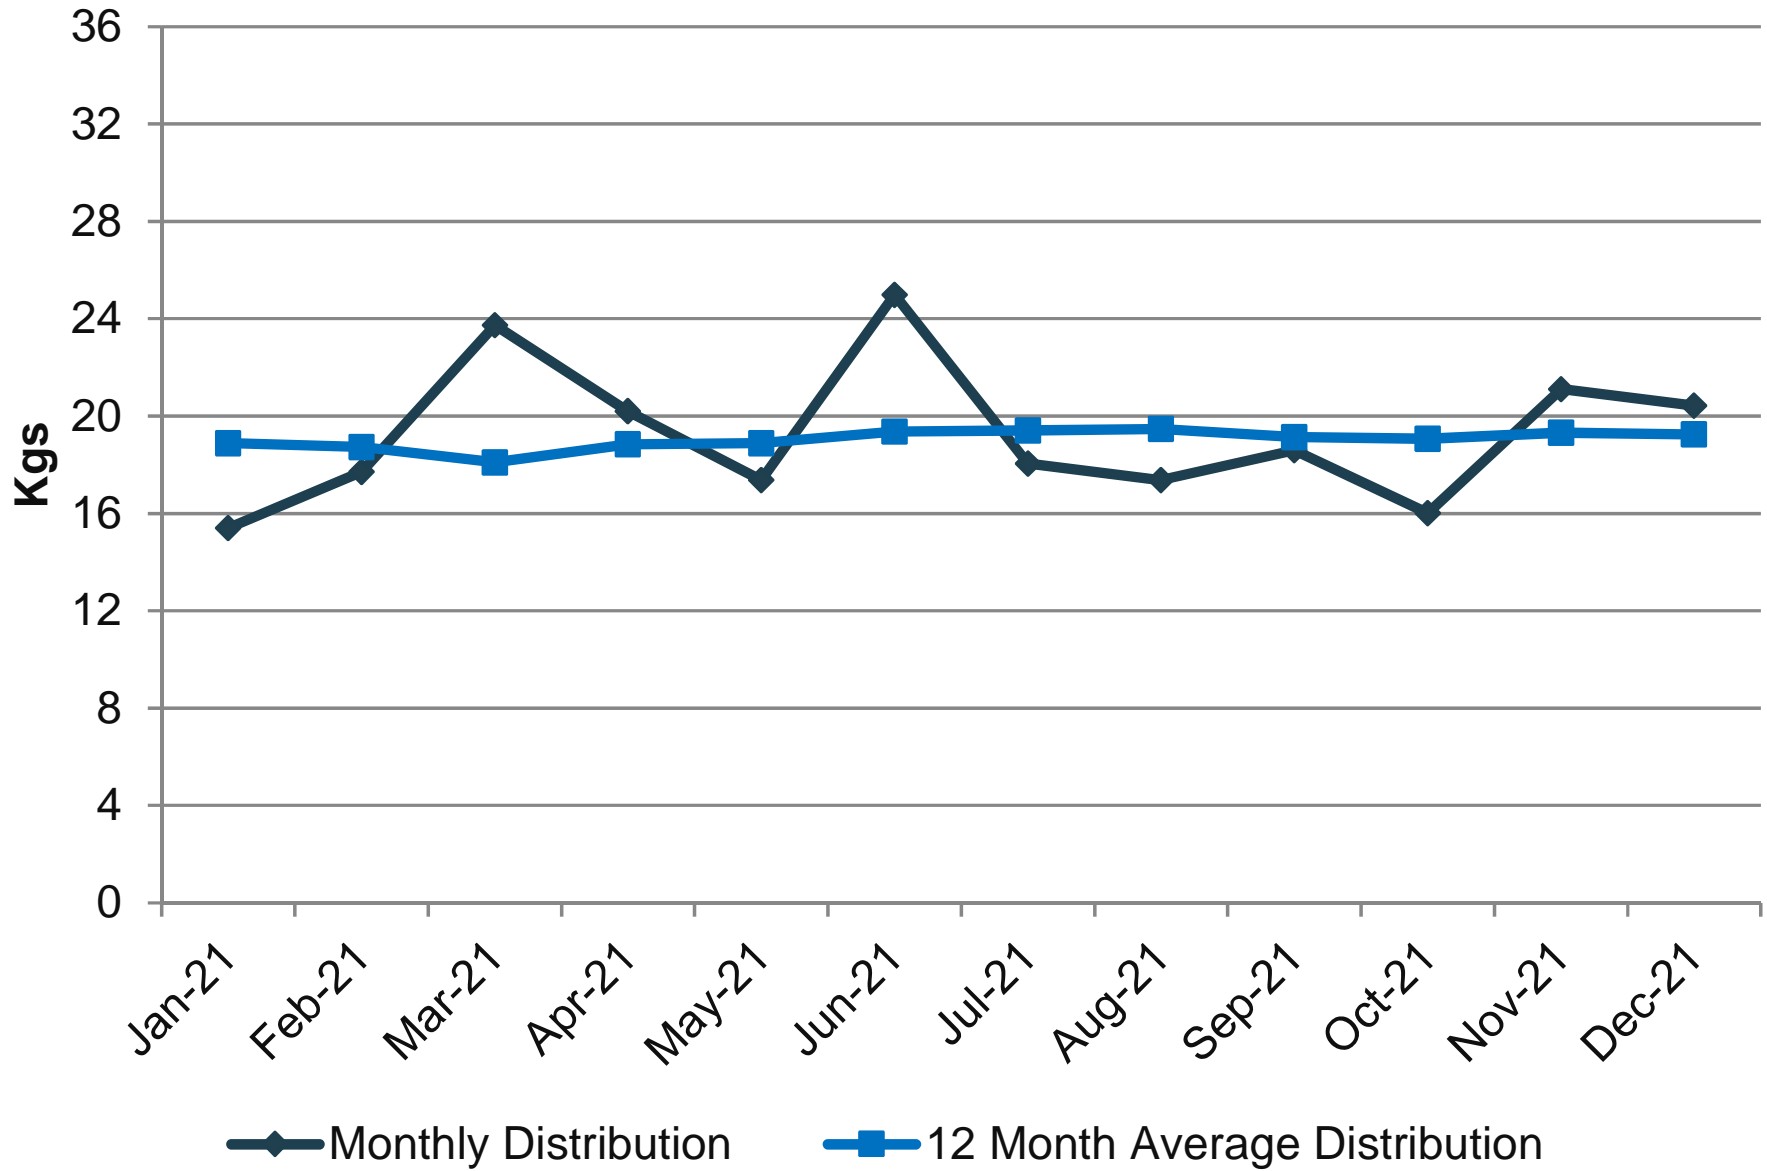

Austria - SC/IM IG

Austria
2021 Monthly Distribution - SC/IM IG

SC/IM IG SUPPLY (Kgs)	Jan-21	Feb-21	Mar-21	Apr-21	May-21	Jun-21	Jul-21	Aug-21	Sep-21	Oct-21	Nov-21	Dec-21
Monthly Distribution	15,4	17,7	23,7	20,2	17,4	25,0	18,0	17,4	18,6	16,0	21,1	20,4